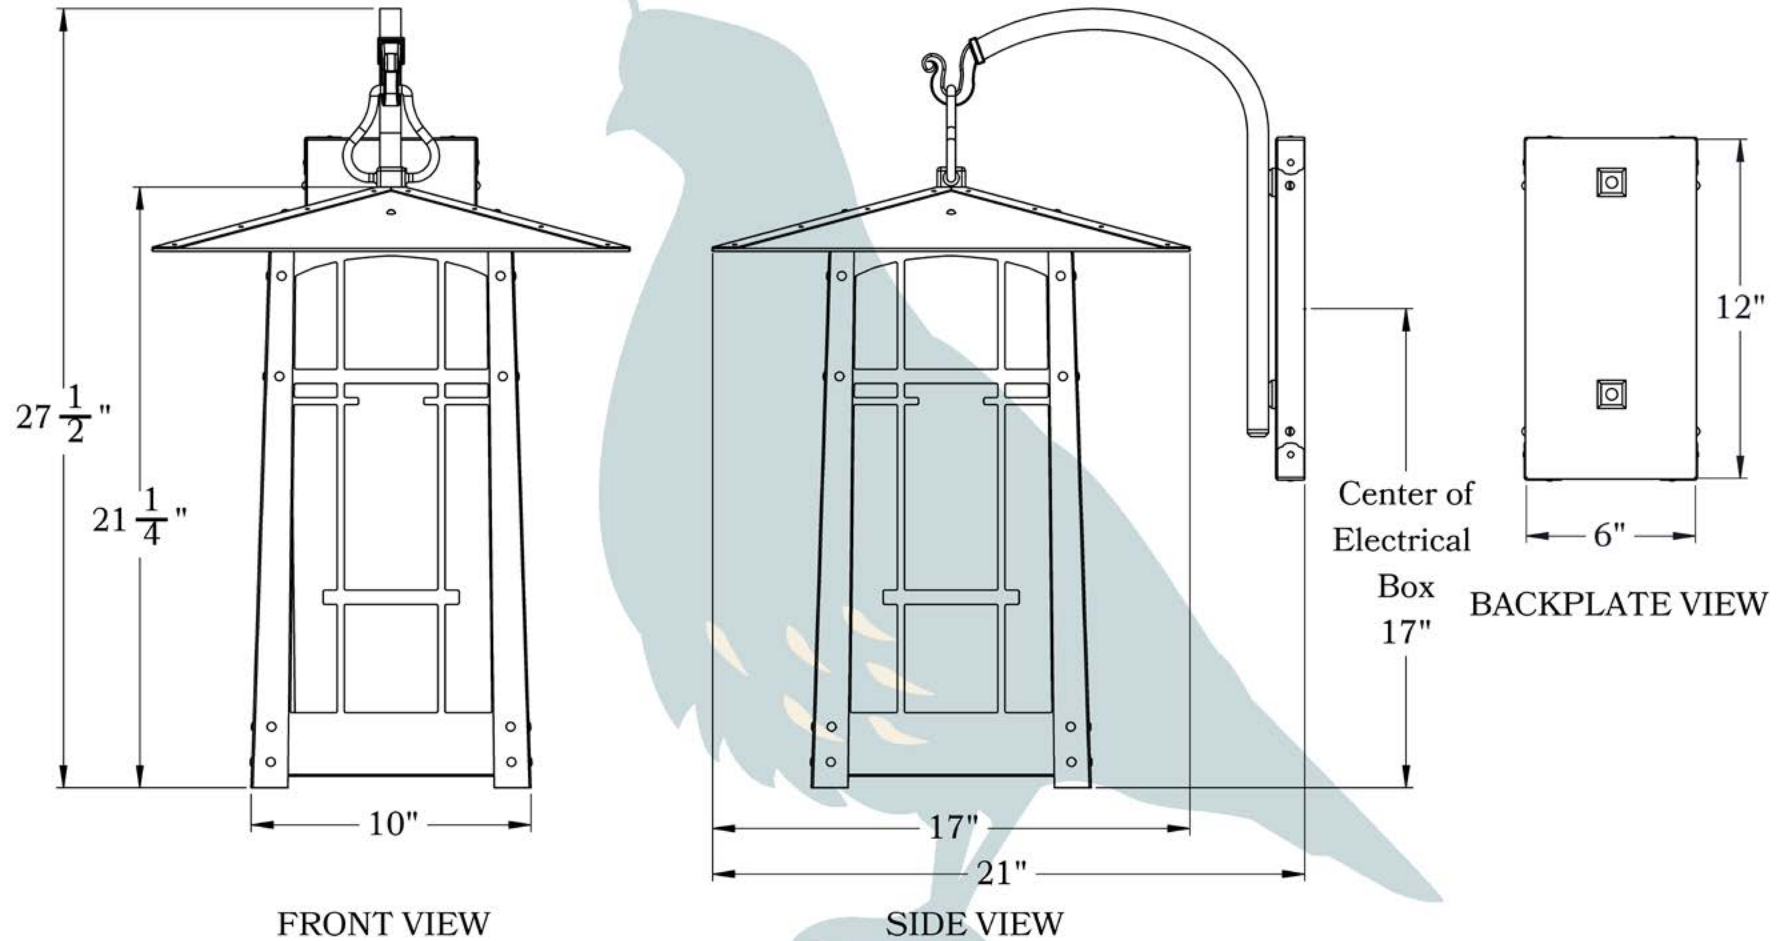

# X Large

PRODUCT No.	705-1	LAMP BASE	Medium Base (E26)
TITLE	San Marino	MAX WATTAGE	100W
UL RATING	Damp	VOLTAGE	120V

**PROPRIETARY AND CONFIDENTIAL**  
 The information contained in this drawing is the sole property of Old California. Any reproduction in part or as a whole without written permission from Old California is prohibited.

## DIMENSIONS

Roof Width	17"
Body Width	10"
Lantern Height	21 1/4"
Height	27 1/2"
Projection	21"
Mounting Plate	6" x 12"