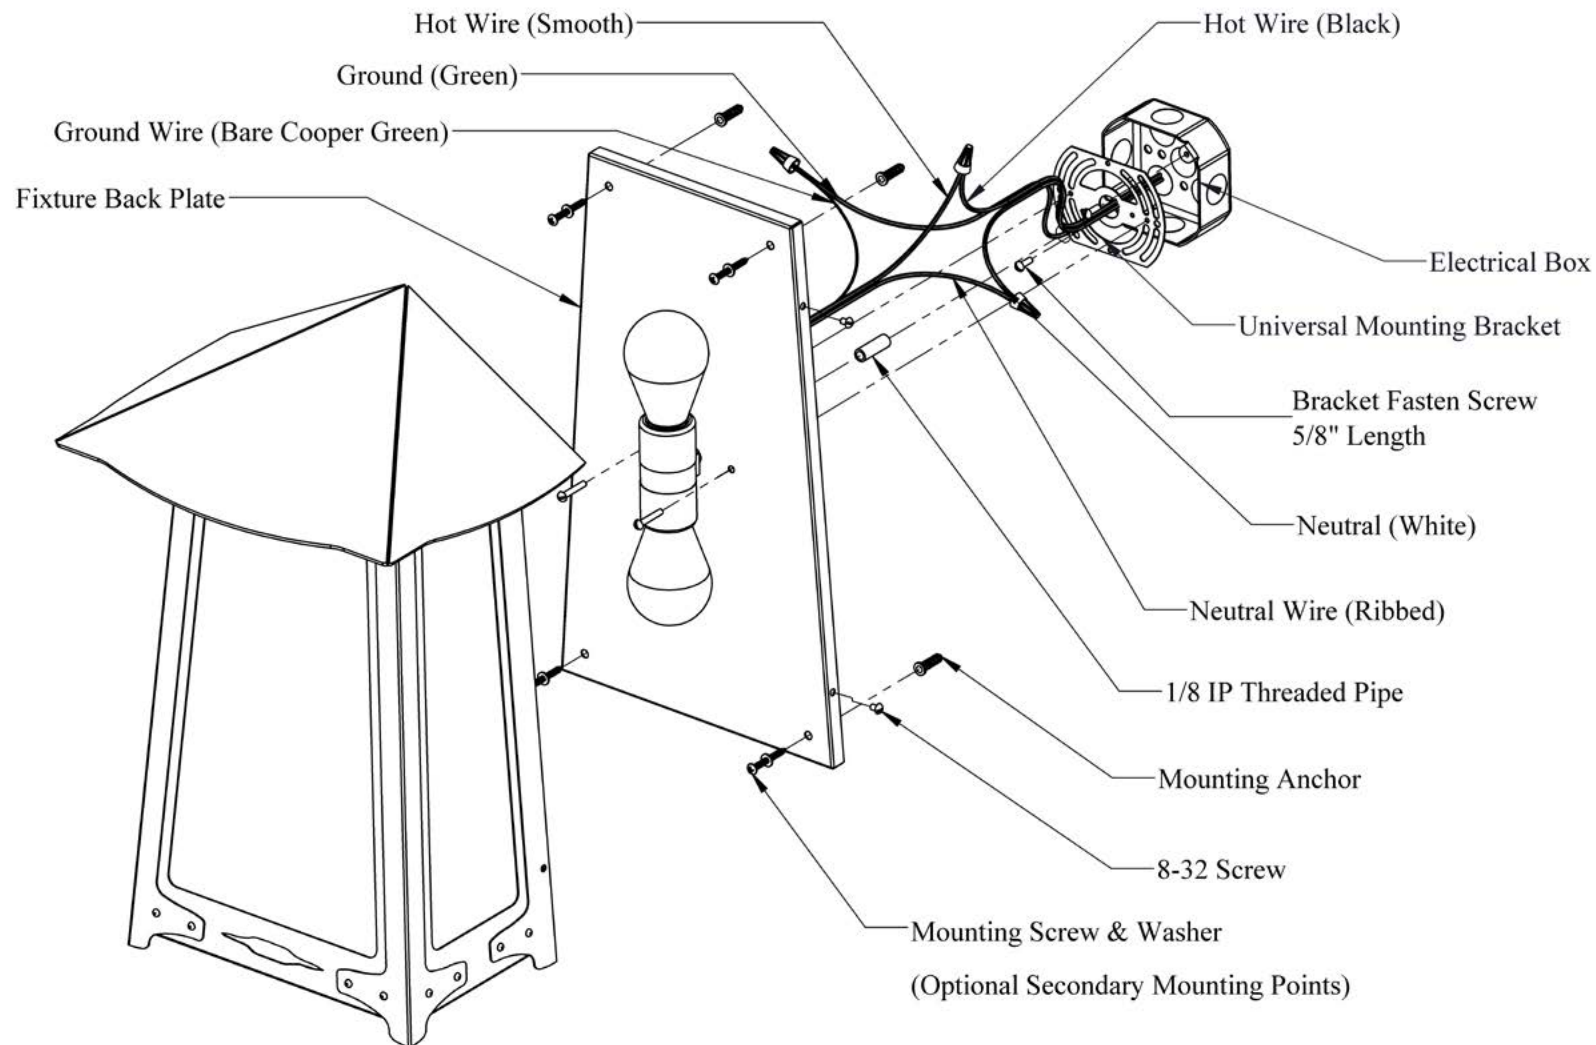

DIMENSIONS

Roof Width	12 1/4"
Body Width	10"
Height	22 3/4"
Projection	9 3/4"

ELECTRICAL SPECS

UL Rating	Wet
Voltage	120V
Socket Type	Medium Base - E26
Number of Light Bulbs	1
Max Wattage per Bulb	100W
LED Bulb	Supplied
Dimmable	Yes

ADDITIONAL INFORMATION

Manufacturer	Old California
Mounting Location	Interior and Exterior
Material	Brass
Multiple Overlay Options	No
Bottom Glass Panels	Included

MOUNTING INSTRUCTIONS • Flush Wall Mount Version 2**CAUTION—DISCONNECT POWER**