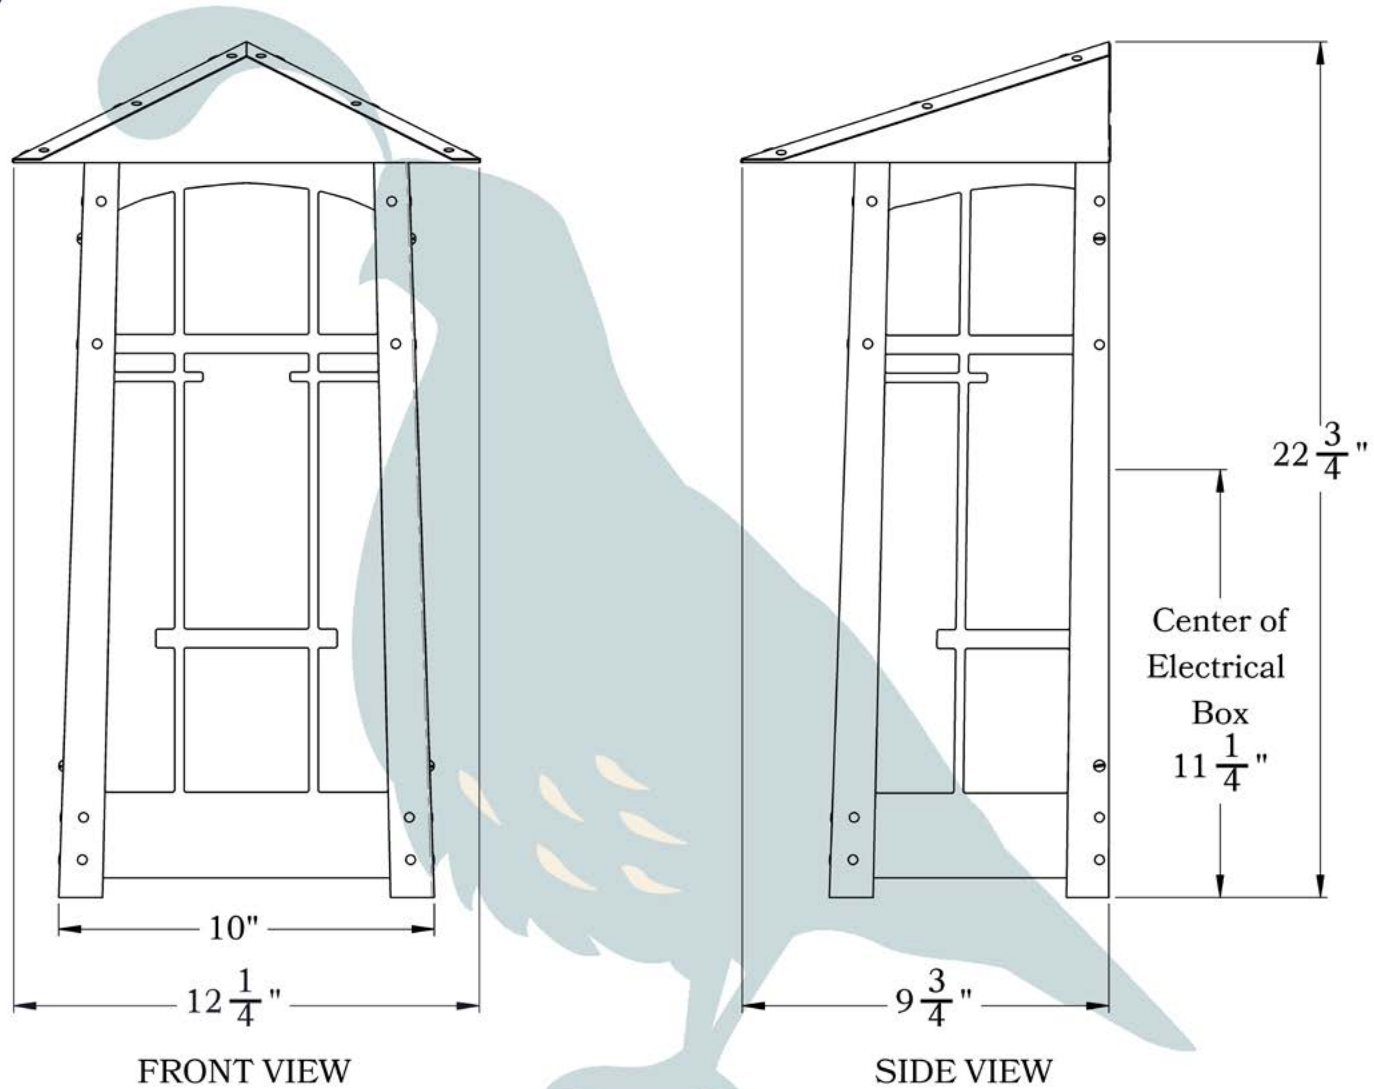

THE SAN MARINO SERIES
Flush Mount Sconce
EXTRA LARGE

OLD CALIFORNIA
FINE LIGHTING &
HOME GOODS

X Large

OLD CALIFORNIA
 975 N ENTERPRISE ST • ORANGE, CA 92867

PRODUCT No. | 705-2
 TITLE | San Marino
 UL RATING | Damp

LAMP BASE | Medium Base (E26)
 MAX WATTAGE | 2-60W
 VOLTAGE | 120V

PROPRIETARY AND CONFIDENTIAL
 The information contained in this drawing is the sole property of Old California. Any reproduction in part or as a whole without written permission from Old California is prohibited.

DIMENSIONS

Roof Width	12 1/4"
Body Width	10"
Height	22 3/4"
Projection	9 3/4"

ELECTRICAL SPECS

UL Rating	Wet
Voltage	120V
Socket Type	Medium Base - E26
Number of Light Bulbs	1
Max Wattage per Bulb	100W
LED Bulb	Supplied
Dimmable	Yes

ADDITIONAL INFORMATION

Manufacturer	Old California
Mounting Location	Interior and Exterior
Material	Brass
Multiple Overlay Options	No
Bottom Glass Panels	Included

MOUNTING INSTRUCTIONS • Flush Wall Mount Version 2**CAUTION—DISCONNECT POWER**