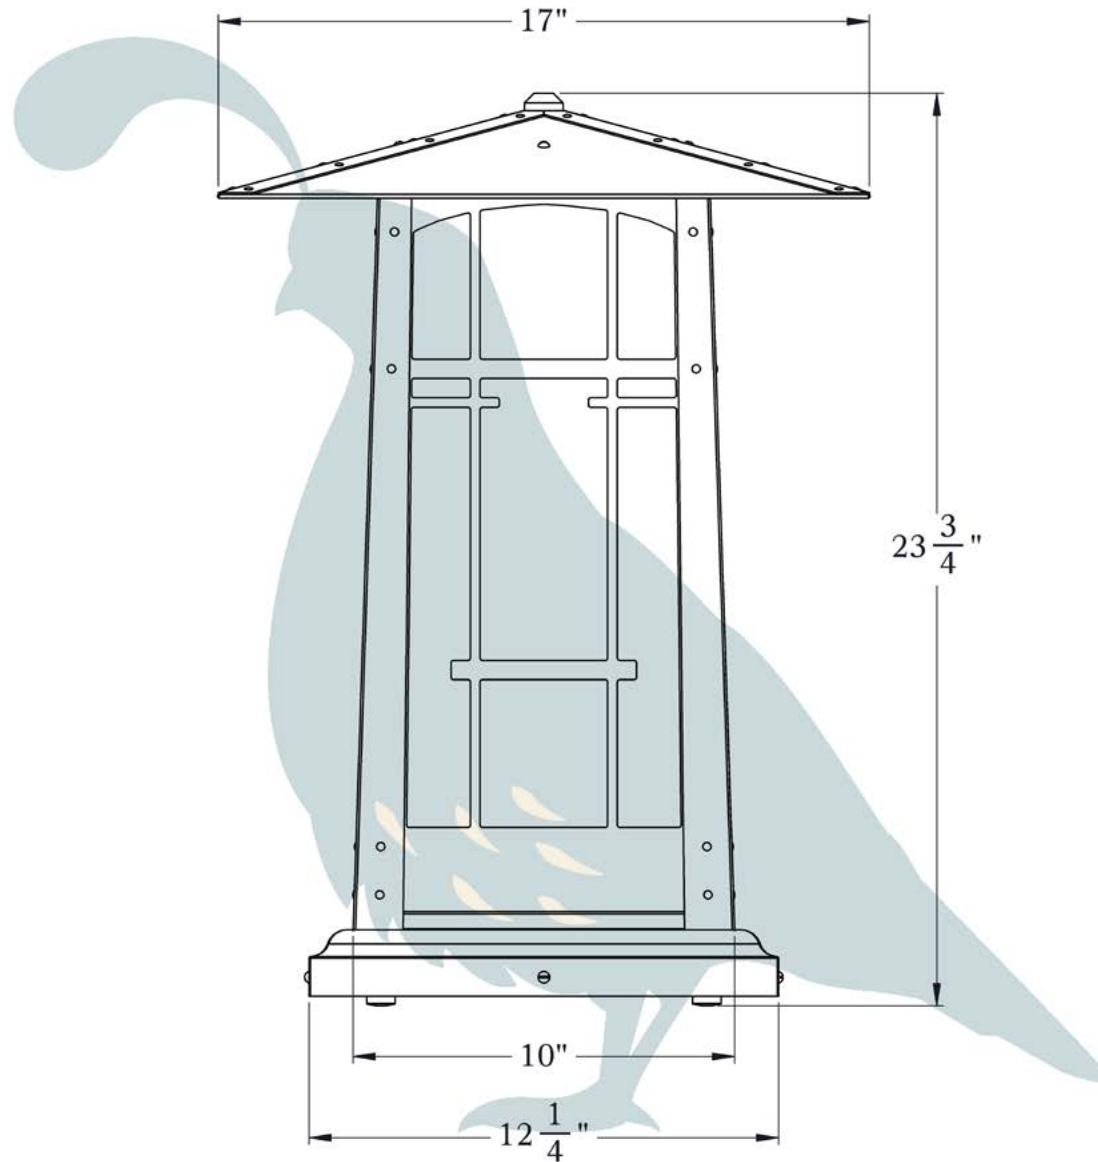

THE SAN MARINO SERIES
Pedestal Lamp
EXTRA LARGE

OLD CALIFORNIA
FINE LIGHTING &
HOME GOODS

X Large

975 N ENTERPRISE ST • ORANGE, CA 92867

PRODUCT No. | 705-7
TITLE | San Marino
UL RATING | Not Rated

LAMP BASE | Medium Base (E26)
WATTAGE | 100W
VOLTAGE | 120V

DIMENSIONS

Height	23 3/4"
Lantern Roof Width	17"
Lantern Body Width	10"
Base	12 1/4"

ELECTRICAL SPECS

UL Rating	Not Rated
Socket Type	Medium Base - E26
Number of Light Bulbs	1
Max Wattage per Bulb	100W
LED Bulb	Supplied
Cord Length	100"
On/ Off Switch	Yes

ADDITIONAL INFORMATION

Manufacturer	Old California
Mounting Location	Interior Only
Material	Brass
Multiple Overlay Options	No