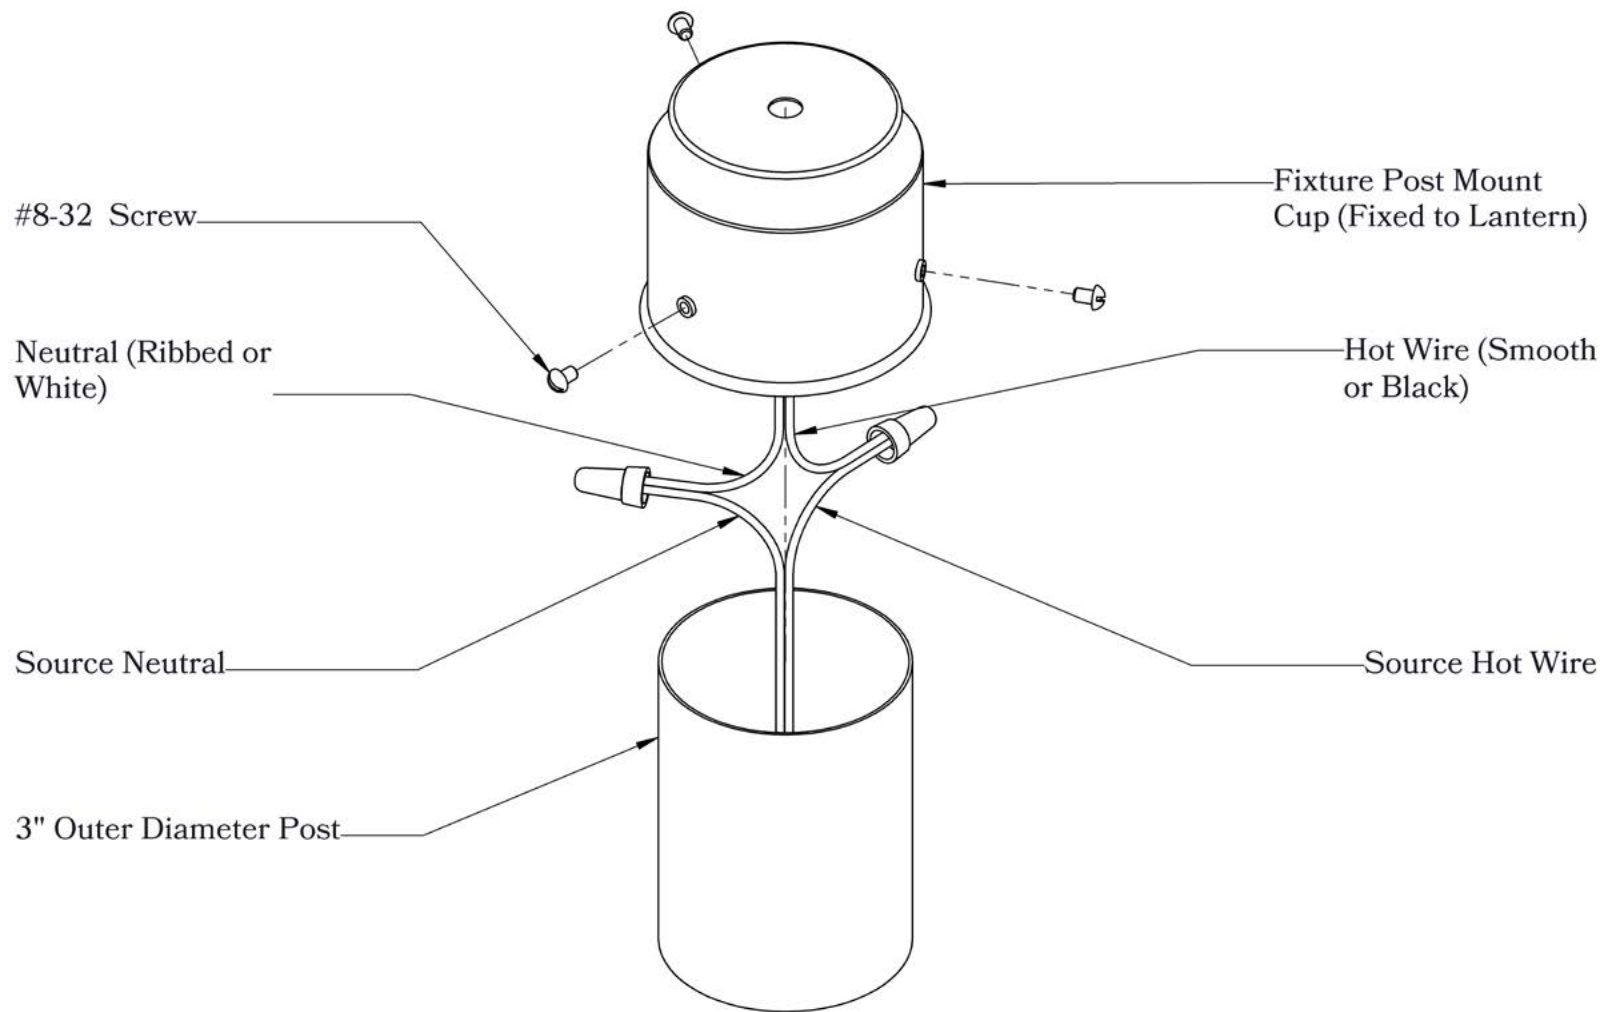

## DIMENSIONS

Lantern Width	8 1/2"
Lantern Height	13"
Height	17"
Mounts To	3" Diameter Post

## ADDITIONAL INFORMATION

Manufacturer	Old California
Mounting Location	Exterior Only
Material	Steel

**MOUNTING INSTRUCTIONS • 3-inch Metal Post (12 Volts)**

**CAUTION—DISCONNECT POWER**

Always shut off power when installing or repairing this (or any other) electrical appliance. Failure to do so may result in severe injury or death. This product must be installed in accordance with applicable installation codes by a person familiar with the construction and operation of the product, and the hazards involved.