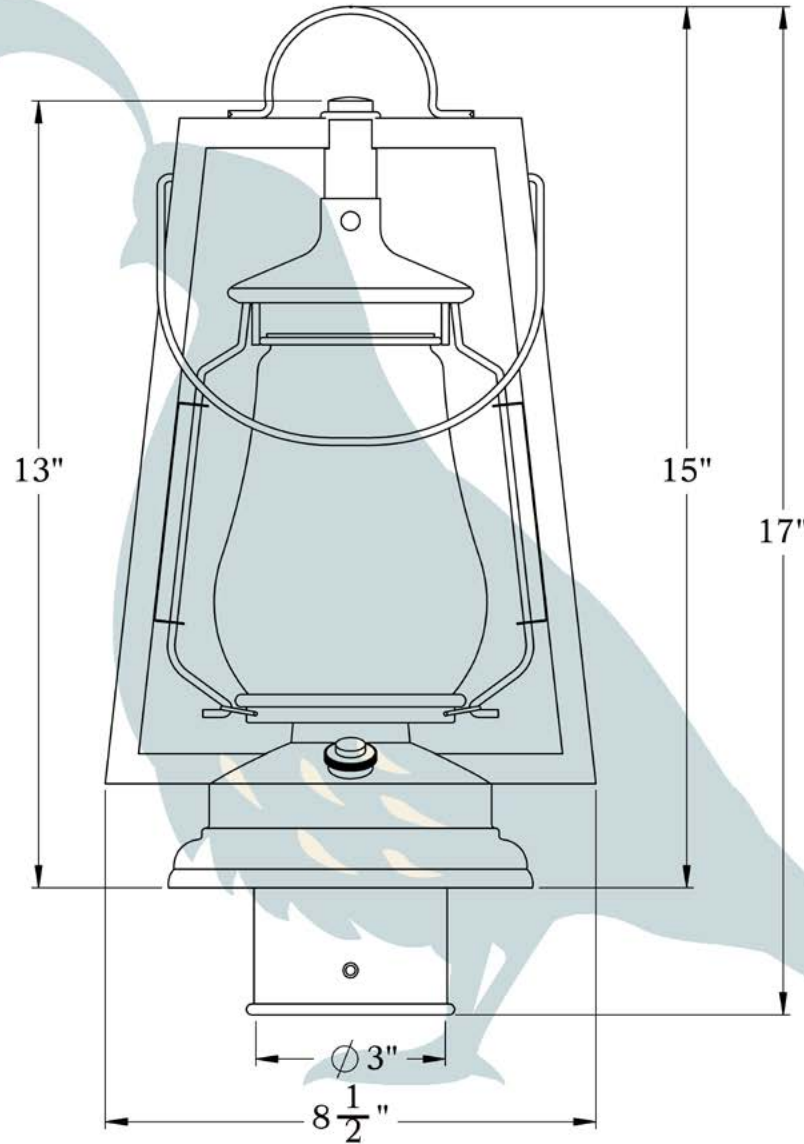

THE FORTY-NINER SERIES  
**Post Mount Lantern (12 Volt)**

**OLD CALIFORNIA**  
FINE LIGHTING &  
HOME GOODS

12 Volts Only

PRODUCT No.	752-S-3-12V	LAMP BASE	Medium Base (E26)
TITLE	49er	MAX WATTAGE	60W
UL RATING	N/A	VOLTAGE	12V

## DIMENSIONS

Lantern Width	8 1/2"
Lantern Height	13"
Height	17"
Mounts To	3" Diameter Post

## ELECTRICAL SPECS

Voltage	12V Only
Socket Type	Medium Base - E26
Number of Light Bulbs	1
Max Wattage per Bulb	60W
LED Bulb	Supplied

## ADDITIONAL INFORMATION

Manufacturer	Old California
Mounting Location	Exterior Only
Material	Steel

**MOUNTING INSTRUCTIONS • 3-inch Metal Post (12 Volts)**

**CAUTION—DISCONNECT POWER**

Always shut off power when installing or repairing this (or any other) electrical appliance. Failure to do so may result in severe injury or death. This product must be installed in accordance with applicable installation codes by a person familiar with the construction and operation of the product, and the hazards involved.