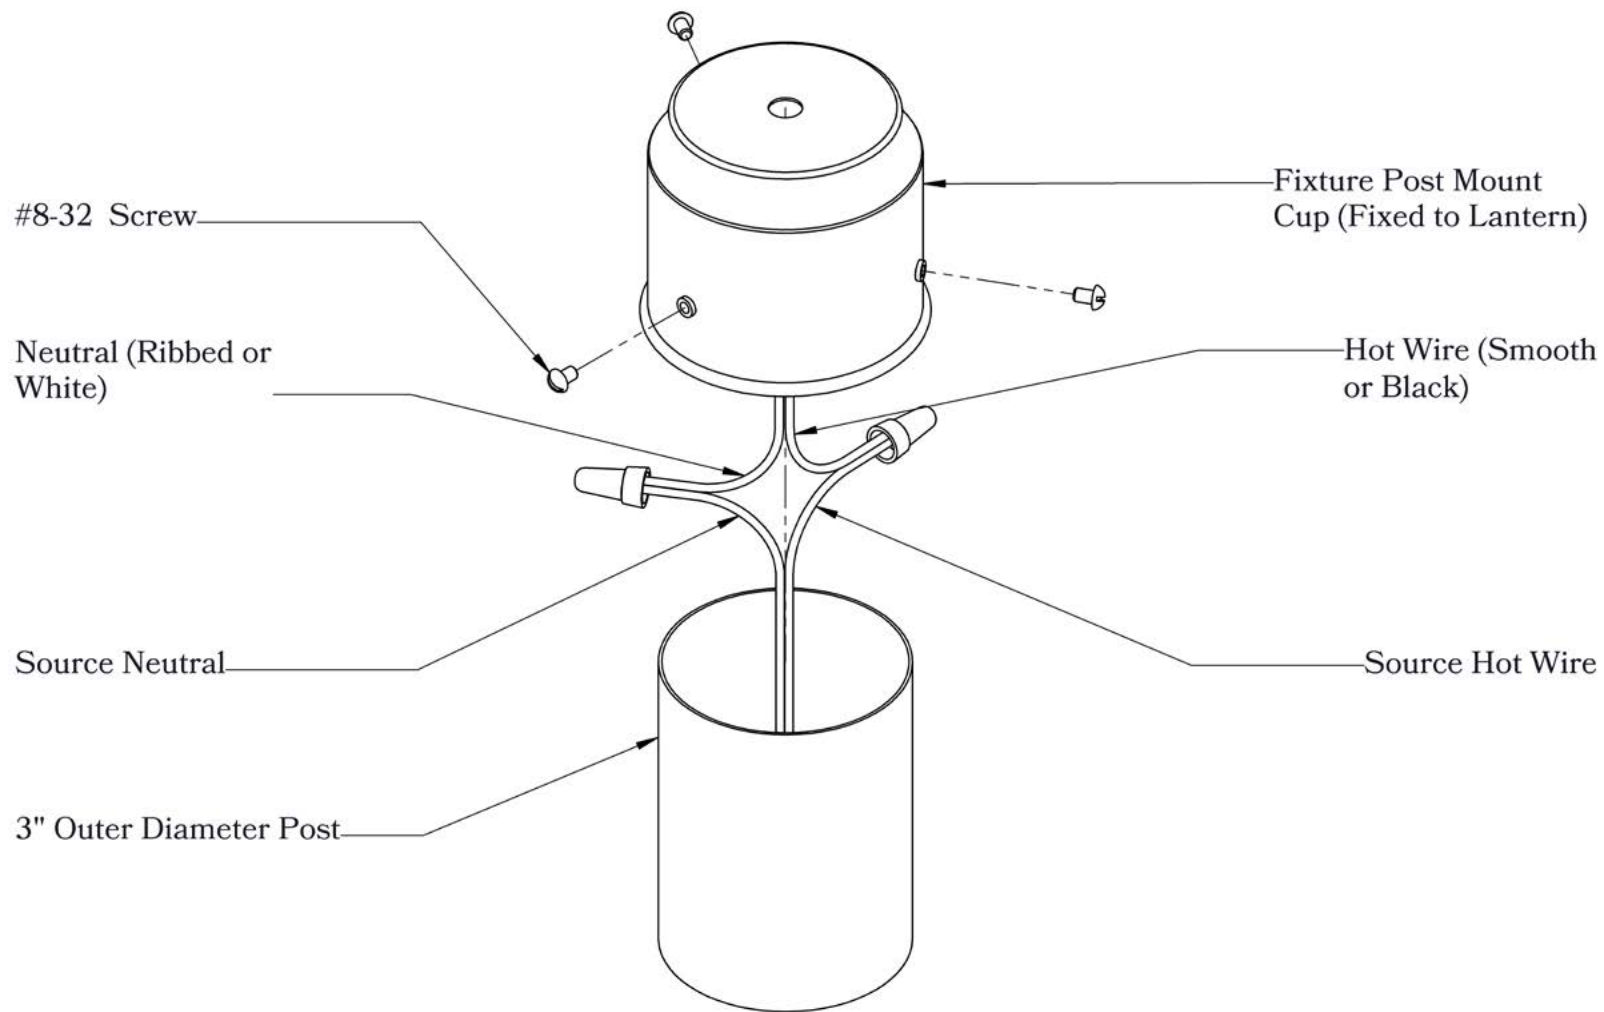

## DIMENSIONS

Lantern Width	8"
Lantern Height	15"
Height	17"
Mounts To	3" Diameter Post

## ADDITIONAL INFORMATION

Manufacturer	Old California
Mounting Location	Exterior Only
Material	Steel

**MOUNTING INSTRUCTIONS • 3-inch Metal Post (12 Volts)**

**CAUTION—DISCONNECT POWER**

Always shut off power when installing or repairing this (or any other) electrical appliance. Failure to do so may result in severe injury or death. This product must be installed in accordance with applicable installation codes by a person familiar with the construction and operation of the product, and the hazards involved.