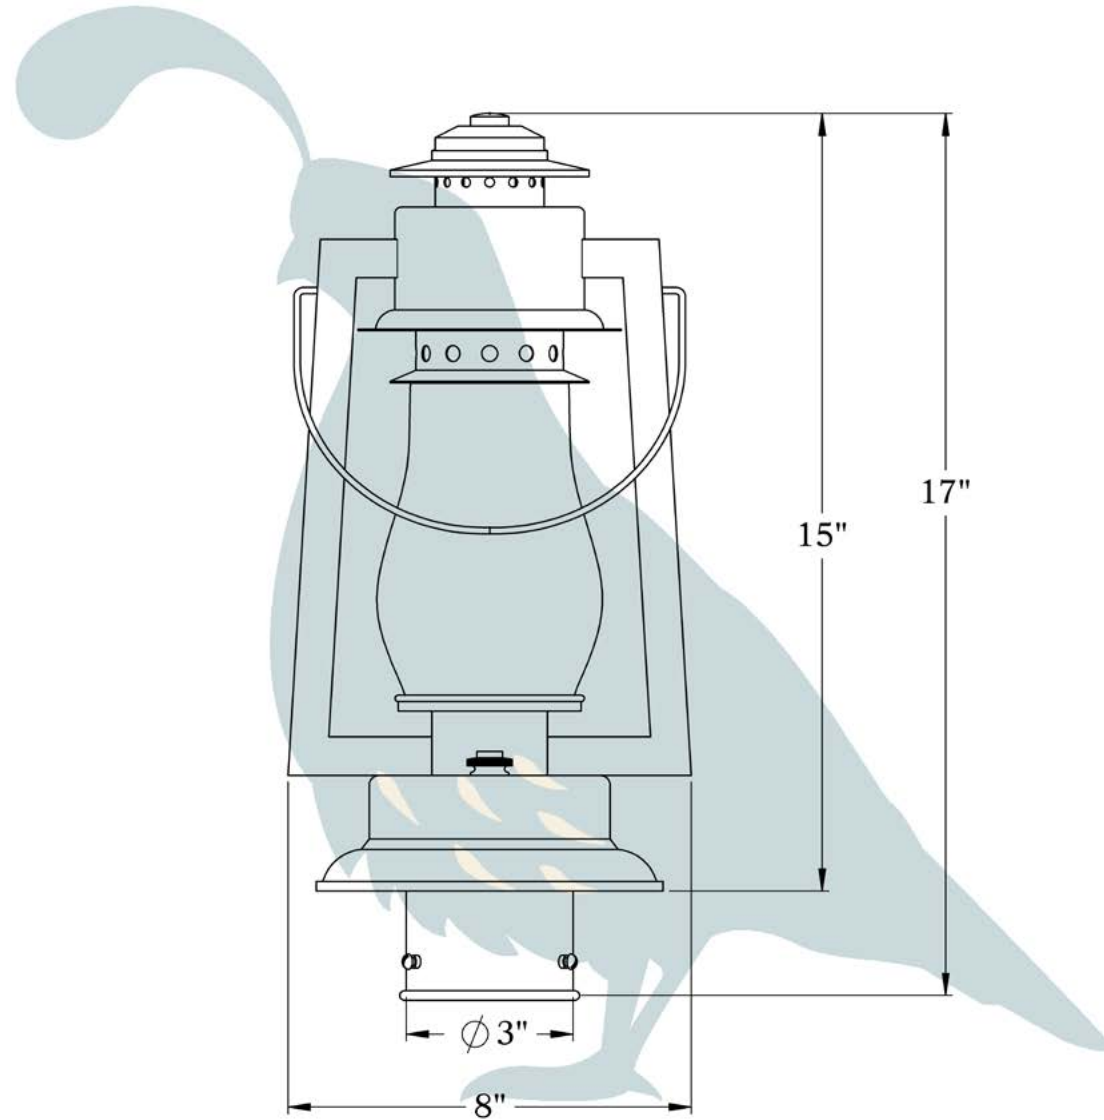

THE PIONEER SERIES  
**Post Mount Lantern (12 Volt)**

**OLD CALIFORNIA**  
FINE LIGHTING &  
HOME GOODS

12 Volts Only

PRODUCT No.	772-S-3-12V	LAMP BASE	Medium Base (E26)
TITLE	Pioneer	MAX WATTAGE	60W
UL RATING	Not Rated	VOLTAGE	12V

## DIMENSIONS

Lantern Width	8"
Lantern Height	15"
Height	17"
Mounts To	3" Diameter Post

## ELECTRICAL SPECS

Voltage	12V Only
Socket Type	Medium Base - E26
Number of Light Bulbs	1
Max Wattage per Bulb	60W
LED Bulb	Supplied

## ADDITIONAL INFORMATION

Manufacturer	Old California
Mounting Location	Exterior Only
Material	Steel

**MOUNTING INSTRUCTIONS • 3-inch Metal Post (12 Volts)**

**CAUTION—DISCONNECT POWER**

Always shut off power when installing or repairing this (or any other) electrical appliance. Failure to do so may result in severe injury or death. This product must be installed in accordance with applicable installation codes by a person familiar with the construction and operation of the product, and the hazards involved.