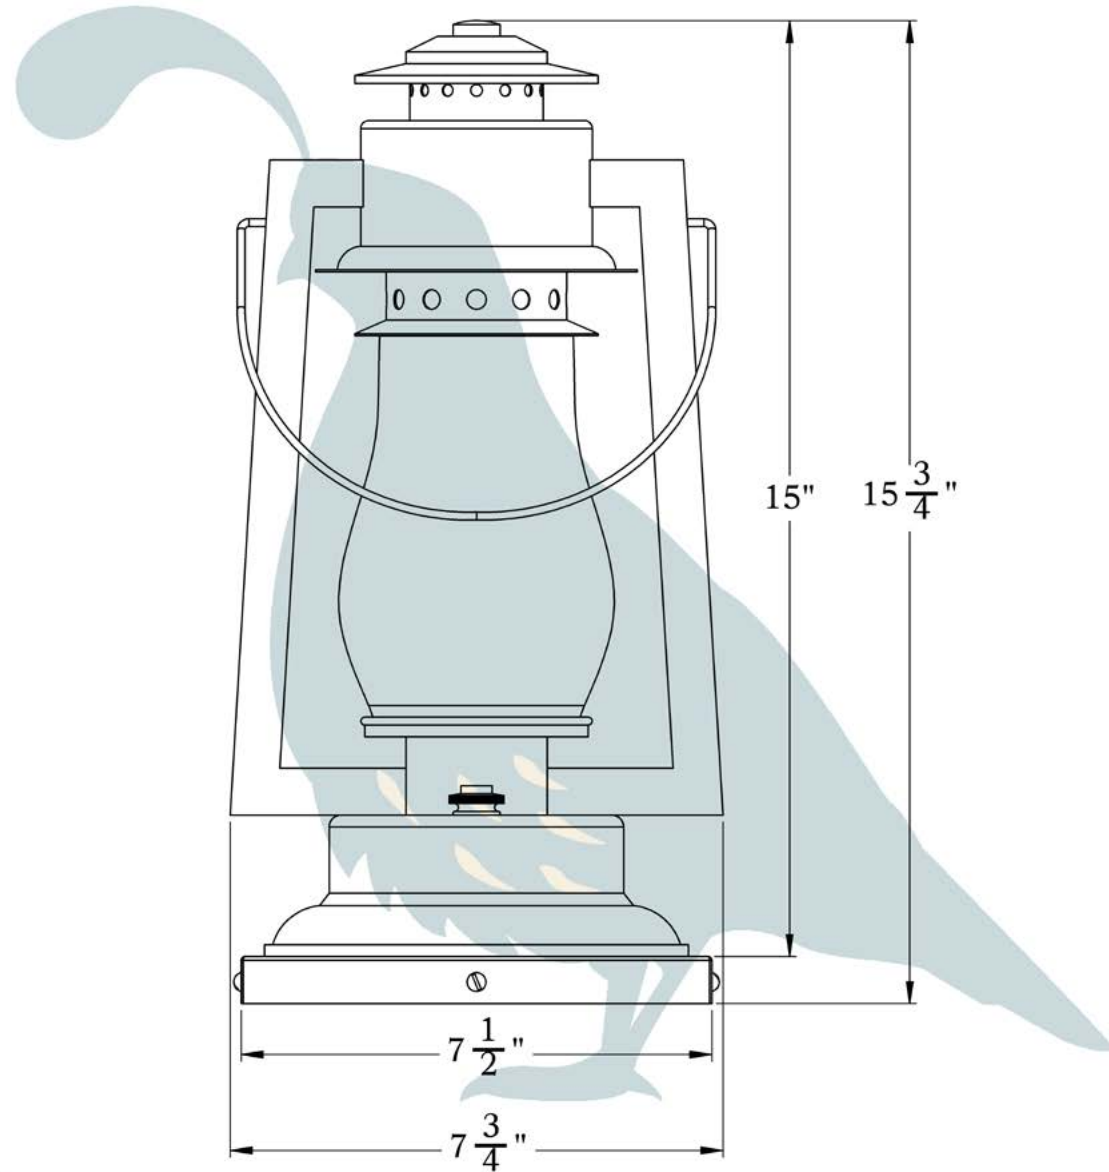

THE PIONEER SERIES
Column Mount Lantern (12 Volt)

OLD CALIFORNIA
FINE LIGHTING &
HOME GOODS

12 Volts Only

OLD CALIFORNIA
975 N ENTERPRISE ST • ORANGE, CA 92867

PRODUCT No.	772-S-6-12V	LAMP BASE	Medium Base (E26)
TITLE	Pioneer	MAX WATTAGE	60W
UL RATING	Not Rated	VOLTAGE	120V

DIMENSIONS

Lantern Width	7 3/4"
Lantern Height	15"
Mounting Plate	7 1/2"

ELECTRICAL SPECS

Voltage	12 Volt Only
Socket Type	Medium Base - E26
Number of Light Bulbs	1
Max Wattage per Bulb	60W
LED Bulb	Supplied

ADDITIONAL INFORMATION

Manufacturer	Old California
Mounting Location	Exterior Only
Material	Steel

Mounting Instructions | Column Light (12 Volts)**CAUTION—DISCONNECT POWER**

Always shut off power when installing or repairing this (or any other) electrical appliance. Failure to do so may result in severe injury or death. This product must be installed in accordance with applicable installation codes by a person familiar with the construction of the product, its operation, and the hazards involved.