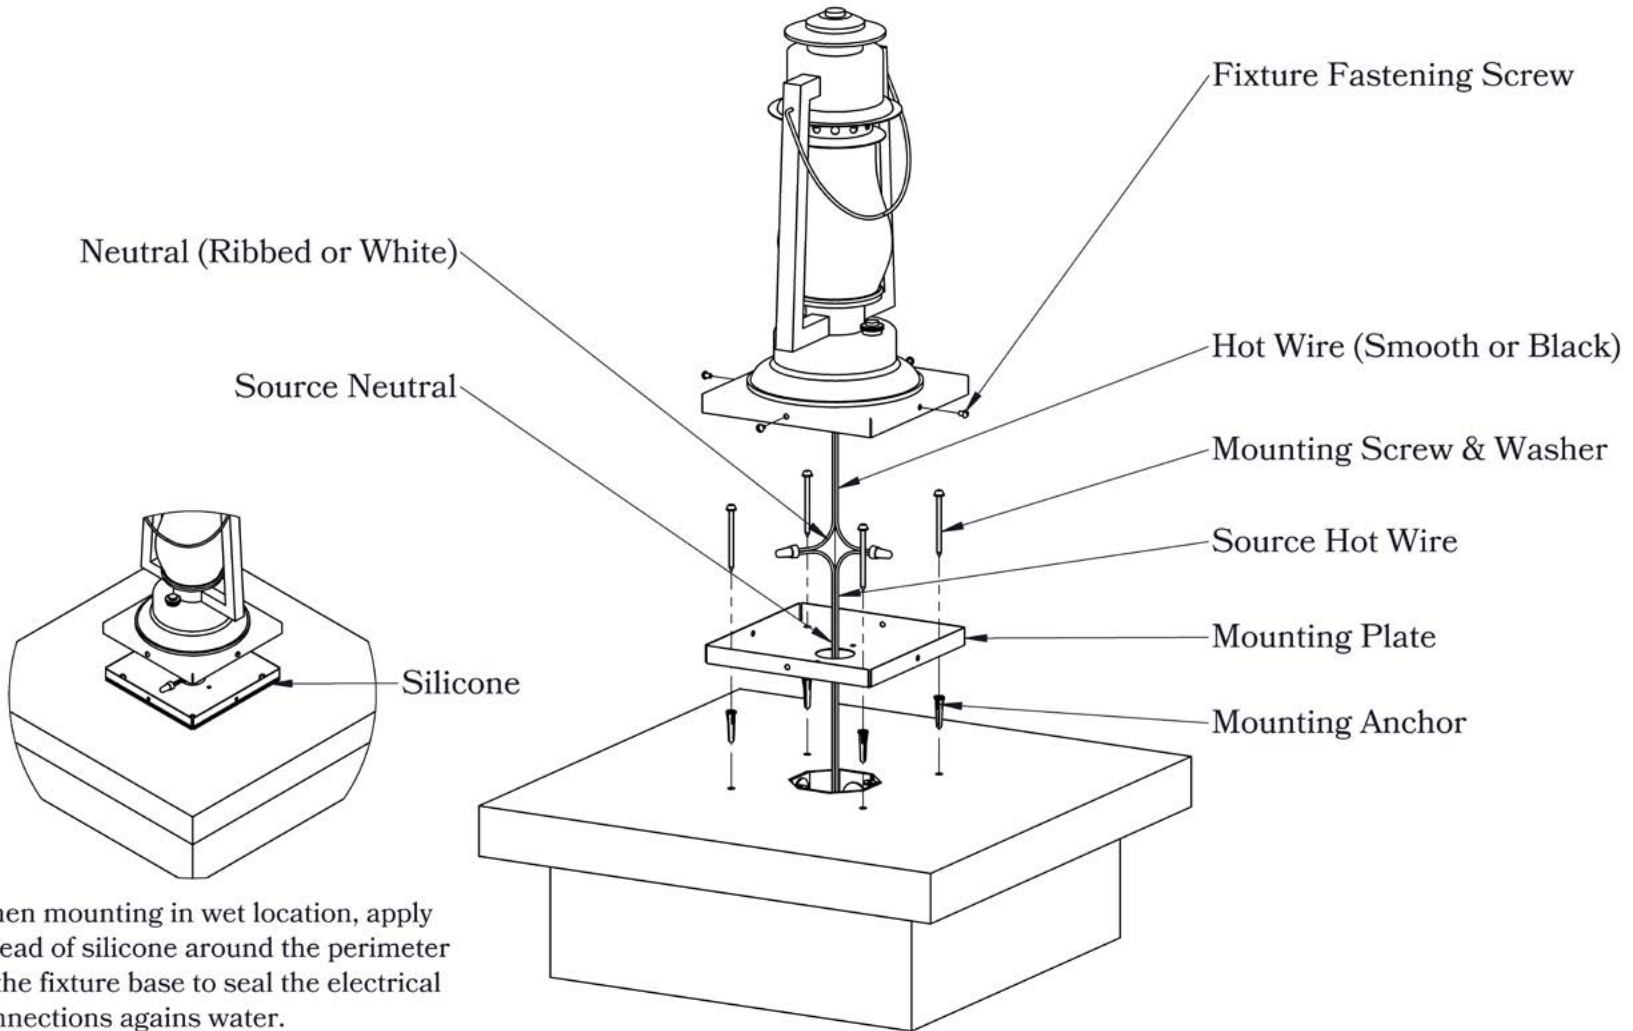

DIMENSIONS

Lantern Width	7 3/4"
Lantern Height	15"
Mounting Plate	7 1/2"

ELECTRICAL SPECS

Voltage	12 Volt Only
Socket Type	Medium Base - E26
Number of Light Bulbs	1
Max Wattage per Bulb	60W
LED Bulb	Supplied

ADDITIONAL INFORMATION

Manufacturer	Old California
Mounting Location	Exterior Only
Material	Steel

Mounting Instructions | Column Light (12 Volts)**CAUTION—DISCONNECT POWER**

Always shut off power when installing or repairing this (or any other) electrical appliance. Failure to do so may result in severe injury or death. This product must be installed in accordance with applicable installation codes by a person familiar with the construction of the product, its operation, and the hazards involved.