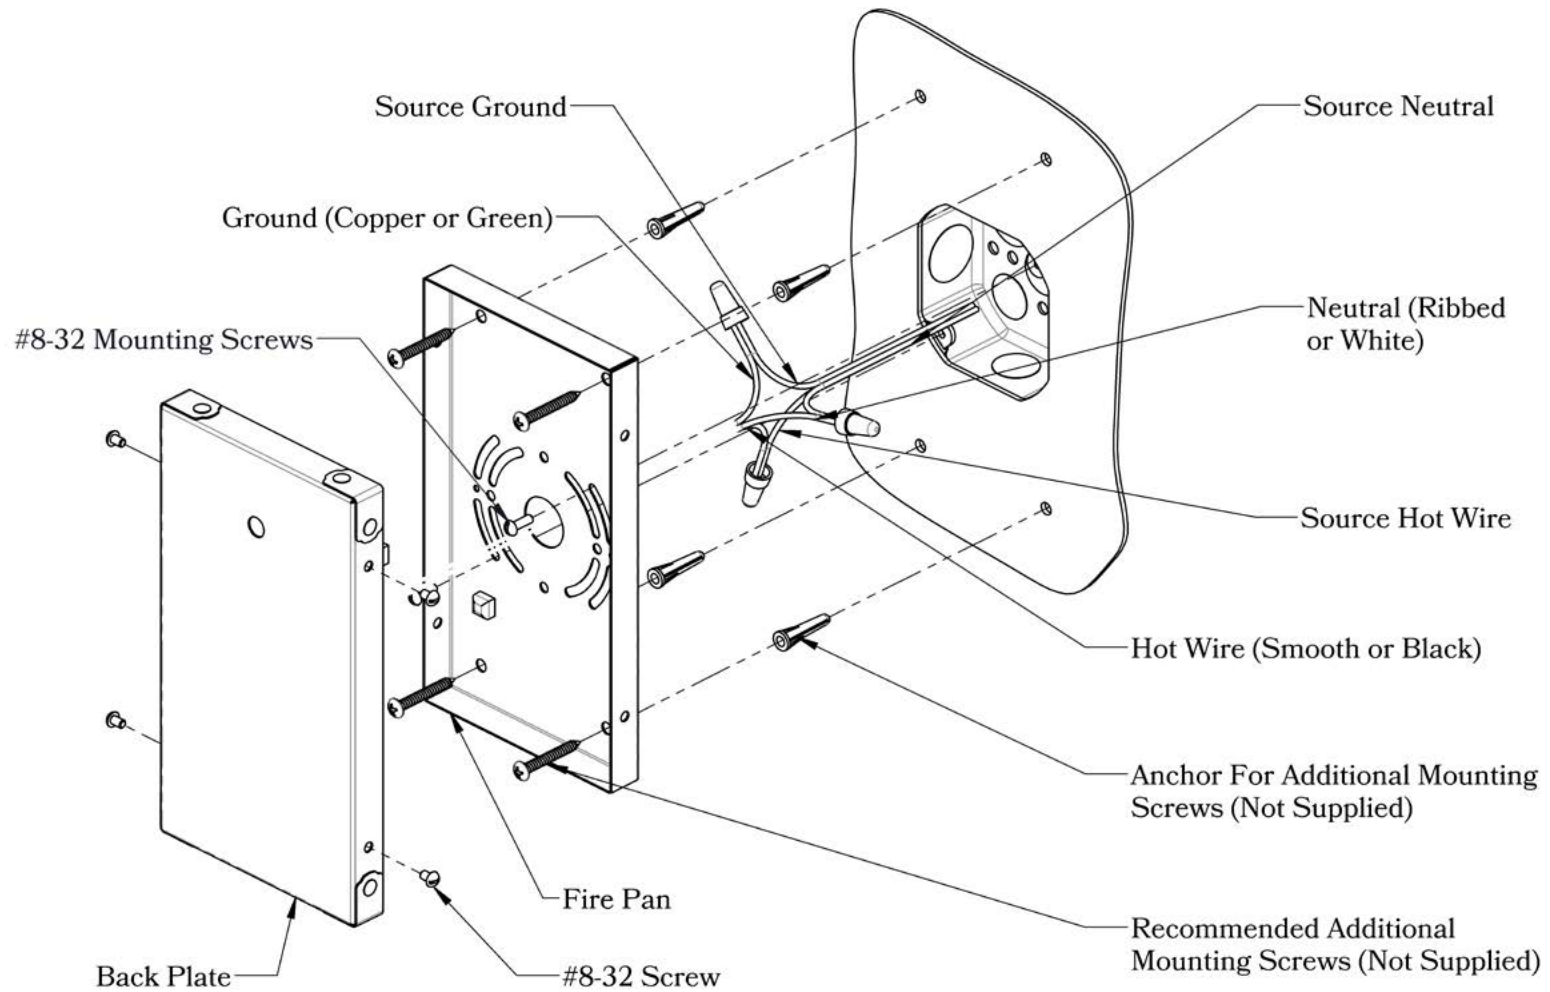

DIMENSIONS

Roof Width	4"
Body Width	4"
Lantern Height	7 1/2"
Height	10 1/2"
Projection	7 1/2"
Mounting Plate	4 1/2" x 8"

ELECTRICAL SPECS

UL Rating	Dry
Voltage	120V
Socket Type	Medium Base - E26
Number of Light Bulbs	1
Max Wattage per Bulb	60W
LED Bulb	Supplied
Dimmable	Yes

ADDITIONAL INFORMATION

Manufacturer	Old California
Mounting Location	Interior
Material	Brass
Bottom Glass Panels	Included

MOUNTING INSTRUCTIONS • Wall Mount With Fire Pan**CAUTION—DISCONNECT POWER**

Always shut off power when installing or repairing this (or any other) electrical appliance. Failure to do so may result in severe injury or death. This product must be installed in accordance with applicable installation codes by a person familiar with the construction and operation of the product, and the hazards involved.