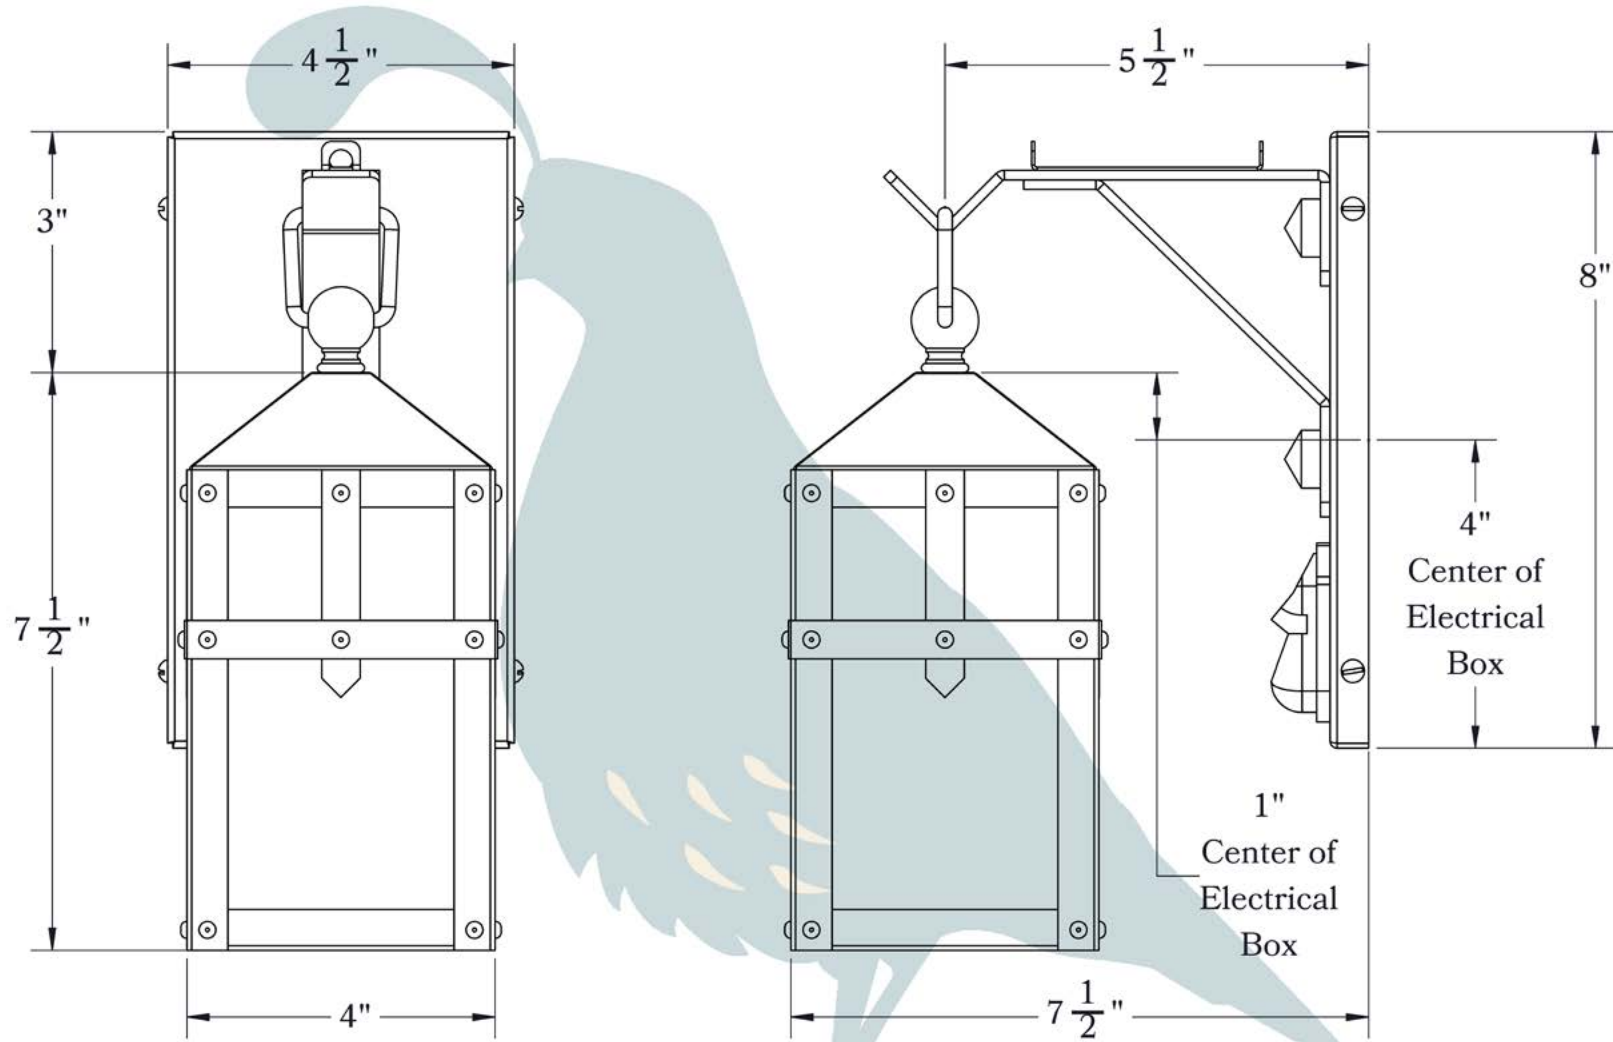

THE MONK'S HEAD SERIES
Sconce

OLD
CALIFORNIA
FINE LIGHTING &
HOME GOODS

*TBD: To Be Determined

975 N ENTERPRISE ST • ORANGE, CA 92867

PRODUCT No.	902-1
TITLE	Monk's Head
UL RATING	Dry

LAMP BASE	Medium Base (E26)
WATTAGE	60W
VOLTAGE	120V

DIMENSIONS

Roof Width	4"
Body Width	4"
Lantern Height	7 1/2"
Height	10 1/2"
Projection	7 1/2"
Mounting Plate	4 1/2" x 8"

ELECTRICAL SPECS

UL Rating	Dry
Voltage	120V
Socket Type	Medium Base - E26
Number of Light Bulbs	1
Max Wattage per Bulb	60W
LED Bulb	Supplied
Dimmable	Yes