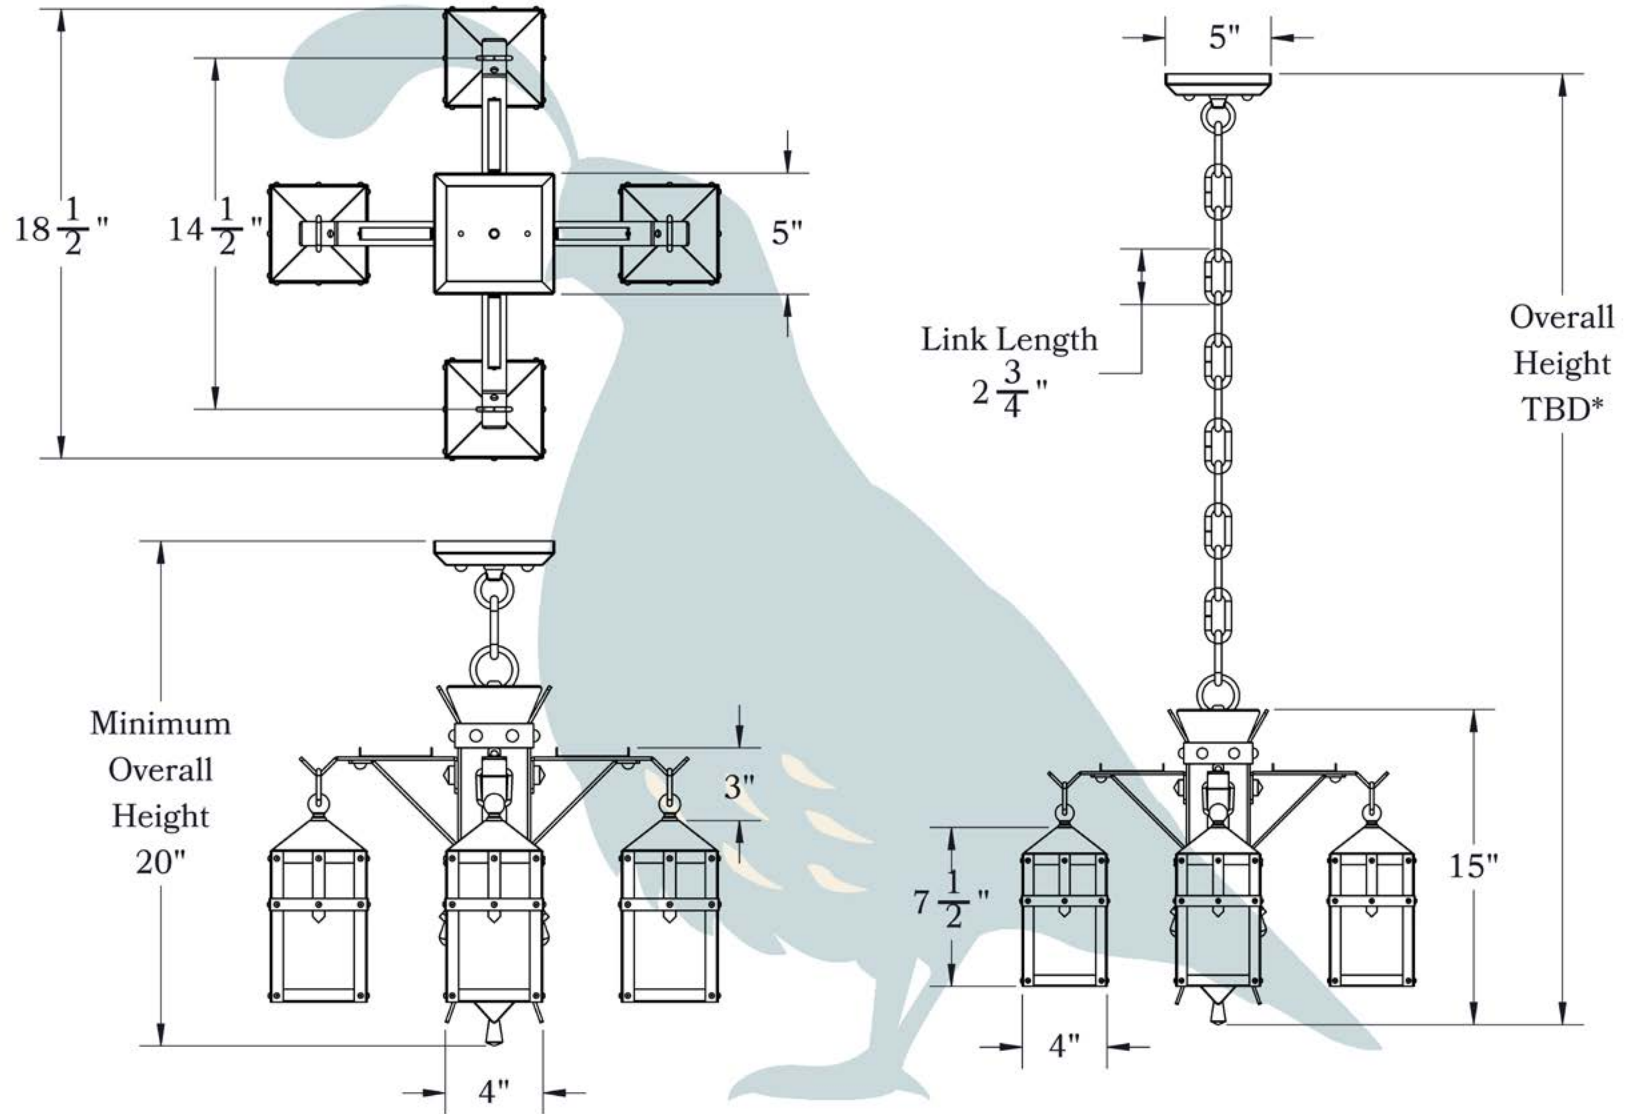

THE MONK'S HEAD SERIES  
**Chandelier**  
FOUR LANTERNS

  
**OLD CALIFORNIA**  
FINE LIGHTING &  
HOME GOODS

\*TBD: To Be Determined

975 N ENTERPRISE ST • ORANGE, CA 92867

PRODUCT No. | 902-24  
 TITLE | Monk's Head  
 UL RATING | Dry

LAMP BASE | Medium Base (E26)  
 WATTAGE | 4-60W  
 VOLTAGE | 120V

**PROPRIETARY AND CONFIDENTIAL**  
 The information contained in this drawing is the sole property of Old California. Any reproduction in part or as a whole without written permission from Old California is prohibited.

## DIMENSIONS

Width	14 1/2"
Center Body Width	4"
Center Body Height	15"
Minimum Height	20"
Roof Width	4"
Body Width	4"
Lantern Height	7 1/2"
Height	10 1/2"

## ADDITIONAL INFORMATION

Manufacturer	Old California
Mounting Location	Interior
Material	Brass
Bottom Glass Panels	Included

**MOUNTING INSTRUCTIONS • Chain Mount Without Fire Pan****CAUTION—DISCONNECT POWER**