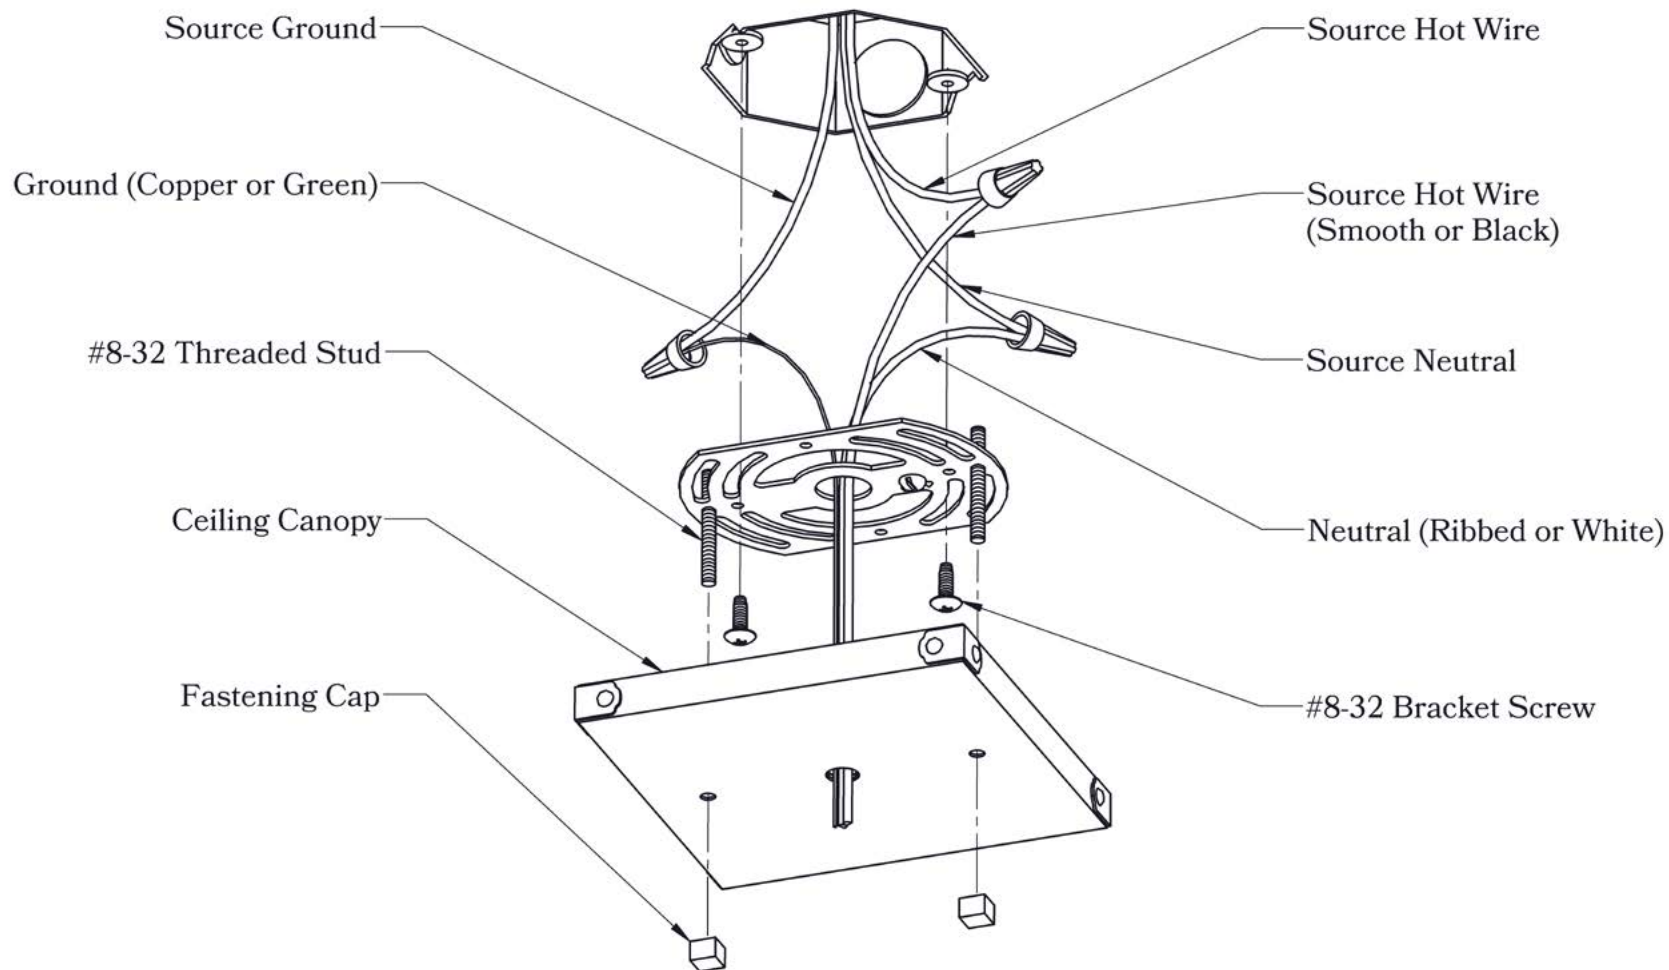

MOUNTING INSTRUCTIONS • Chain Mount Without Fire Pan

CAUTION—DISCONNECT POWER

Always shut off power when installing or repairing this (or any other) electrical appliance. Failure to do so may result in severe injury or death. This product must be installed in accordance with applicable installation codes by a person familiar with the construction and operation of the product, and the hazards involved.