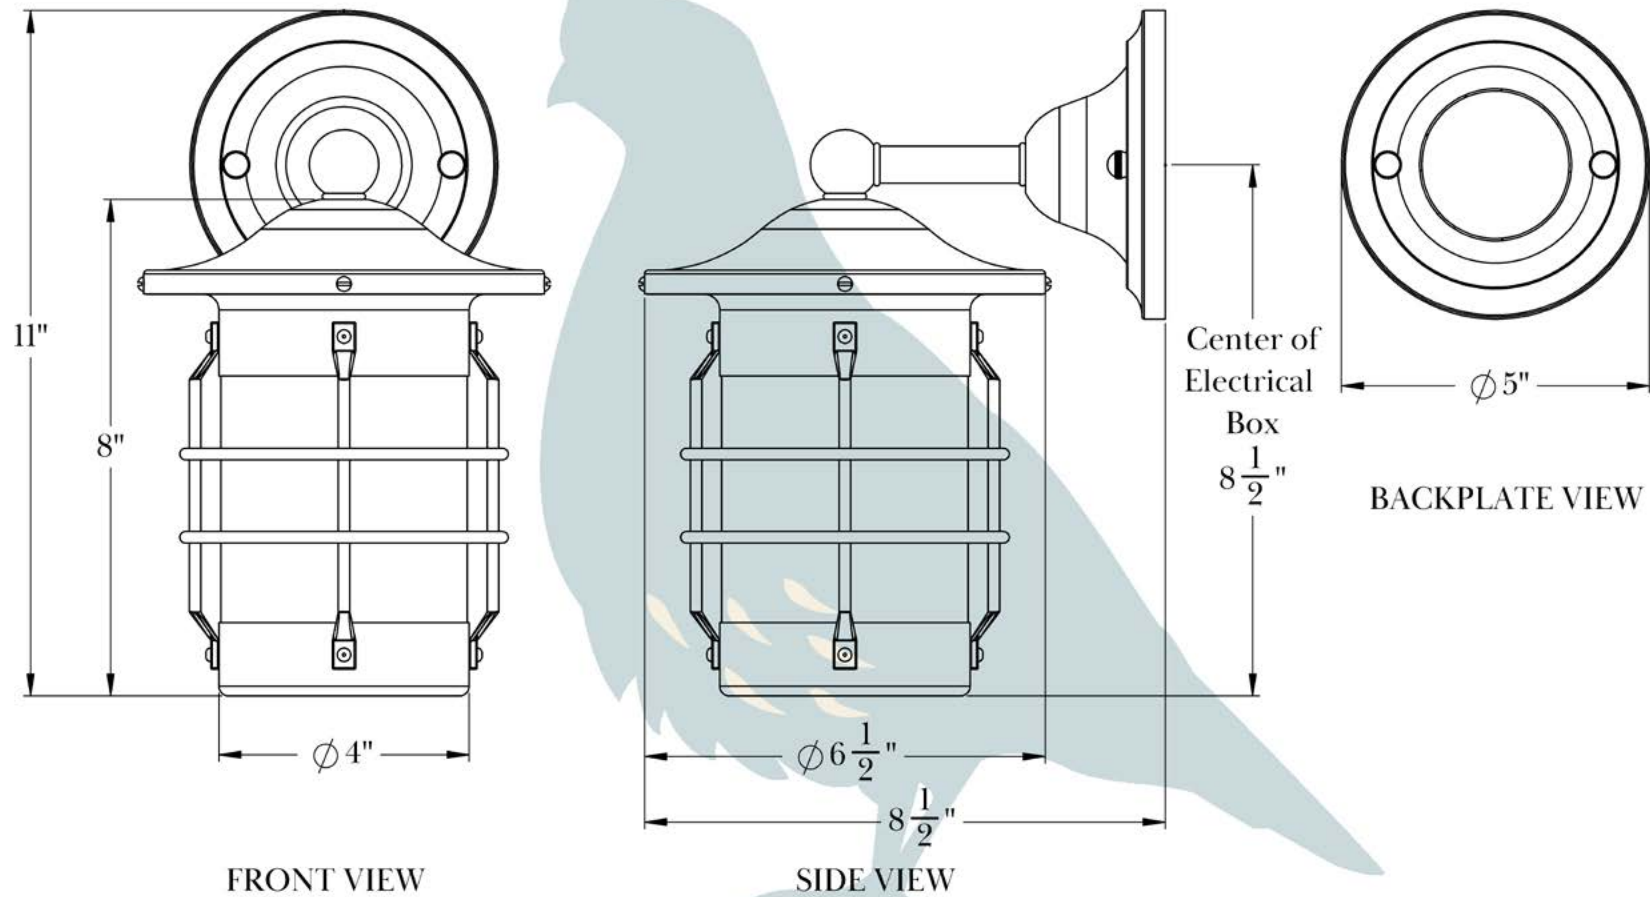

THE BALBOA SERIES
Straight Arm Sconce
SMALL

OLD CALIFORNIA
FINE LIGHTING &
HOME GOODS

Small

DIMENSIONS

Roof Width	6 1/2"
Body Width	4"
Lantern Height	8"
Height	11"
Projection	8 1/2"
Mounting Plate	5"

ELECTRICAL SPECS

UL Rating	Wet
Voltage	120V
Socket Type	Medium Base - E26
Number of Light Bulbs	1
Max Wattage per Bulb	60W
LED Bulb	Supplied
Dimmable	Yes

ADDITIONAL INFORMATION

Manufacturer	Old California
Mounting Location	Interior and Exterior
Material	Brass
Multiple Overlay Options	No
Bottom Glass Panels	Not Available