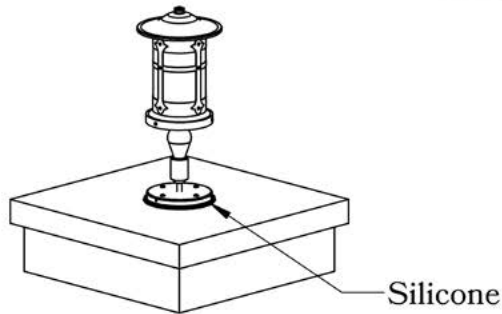

DIMENSIONS

Roof Width	8 1/2"
Body Width	5 1/2"
Height	12 3/4"
Mounting Base	6 3/4"

ELECTRICAL SPECS

UL Rating	Wet
Voltage	12V or 120V
Socket Type	Medium Base - E26
Number of Light Bulbs	1
Max Wattage per Bulb	100W
LED Bulb	Supplied

ADDITIONAL INFORMATION

Manufacturer	Old California
Mounting Location	Exterior Only
Material	Brass
Multiple Overlay Options	No

Mounting Instructions | Round Column Light

When mounting in wet location, apply a bead of silicone around the perimeter of the fixture base to seal the electrical connections against water.