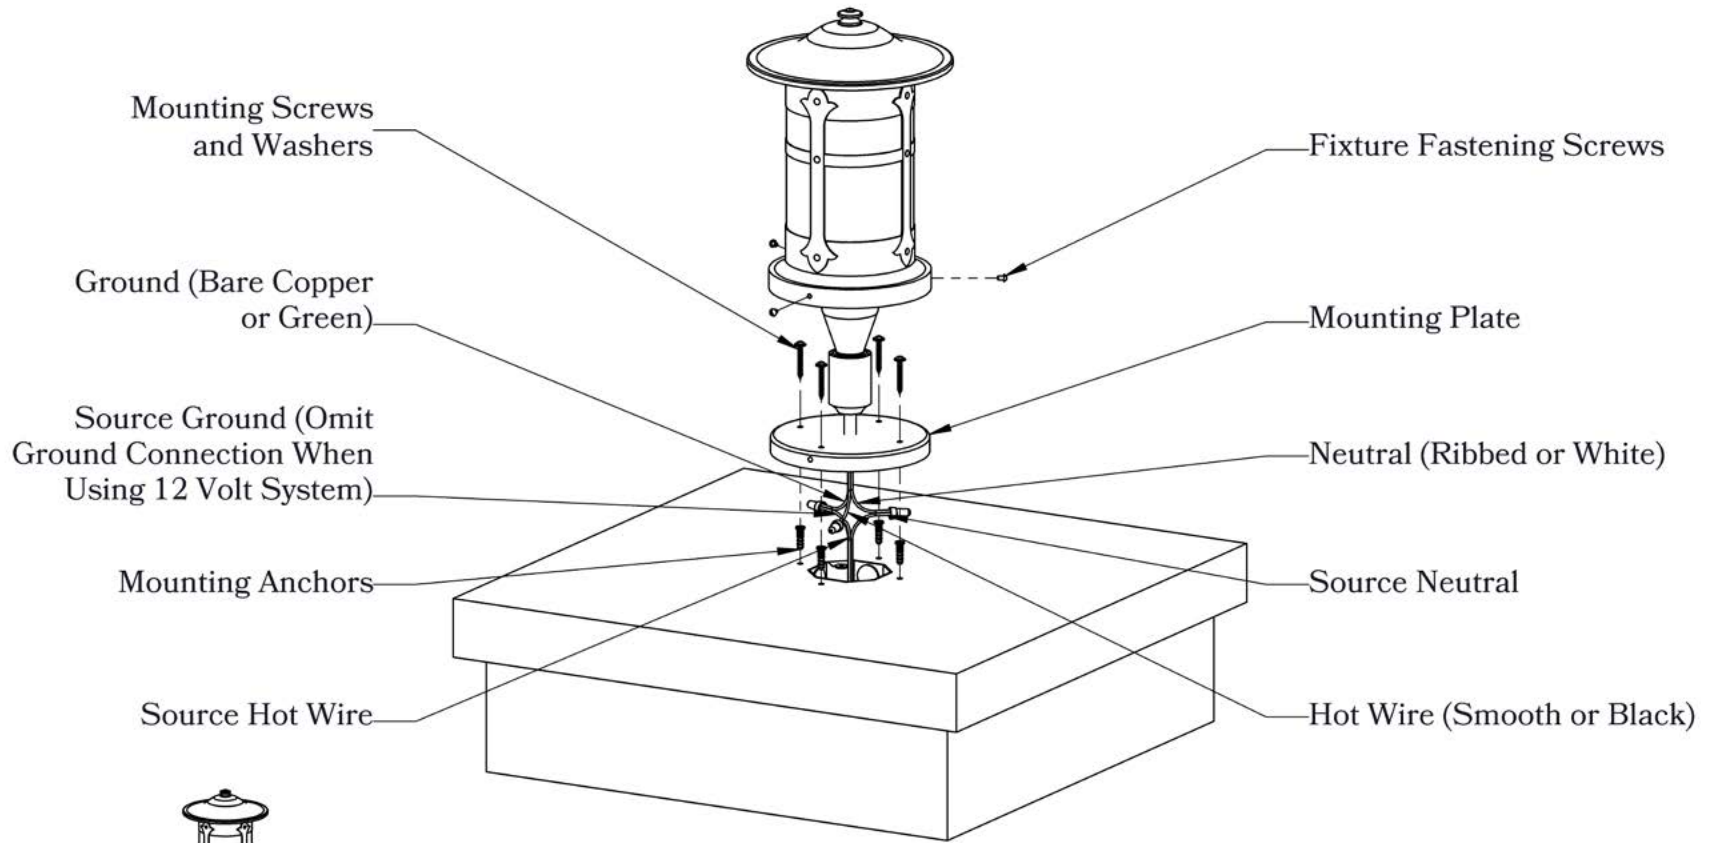

DIMENSIONS

Roof Width	8 1/2"
Body Width	5 1/2"
Height	12 3/4"
Mounting Base	6 3/4"

ELECTRICAL SPECS

UL Rating	Wet
Voltage	12V or 120V
Socket Type	Medium Base - E26
Number of Light Bulbs	1
Max Wattage per Bulb	100W
LED Bulb	Supplied

ADDITIONAL INFORMATION

Manufacturer	Old California
Mounting Location	Exterior Only
Material	Brass
Multiple Overlay Options	No

Mounting Instructions | Round Column Light

When mounting in wet location, apply a bead of silicone around the perimeter of the fixture base to seal the electrical connections against water.