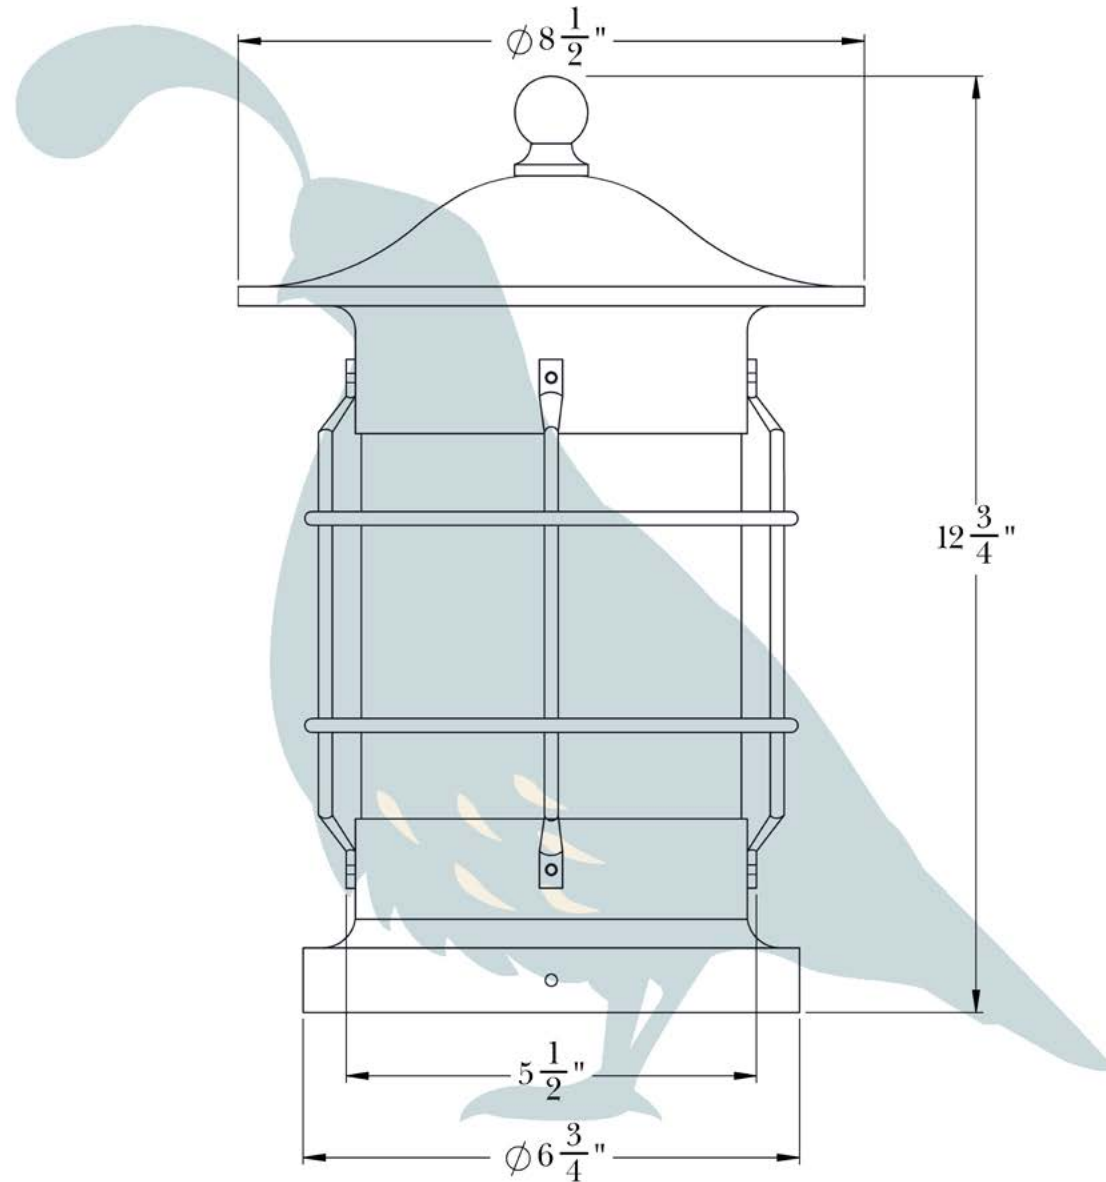

THE BALBOA SERIES
Column Mount Lantern
MEDIUM

Medium

OLD CALIFORNIA
 975 N ENTERPRISE ST • ORANGE, CA 92867

PRODUCT No.	93-6	LAMP BASE	Medium Base (E26)
TITLE	Balboa	MAX WATTAGE	100W
UL RATING	Wet	VOLTAGE	12V or 120V

DIMENSIONS

Roof Width	8 1/2"
Body Width	5 1/2"
Height	12 3/4"
Mounting Base	6 3/4"

ELECTRICAL SPECS

UL Rating	Wet
Voltage	12V or 120V
Socket Type	Medium Base - E26
Number of Light Bulbs	1
Max Wattage per Bulb	100W
LED Bulb	Supplied

ADDITIONAL INFORMATION

Manufacturer	Old California
Mounting Location	Exterior Only
Material	Brass
Multiple Overlay Options	No

Mounting Instructions | Round Column Light

When mounting in wet location, apply a bead of silicone around the perimeter of the fixture base to seal the electrical connections against water.