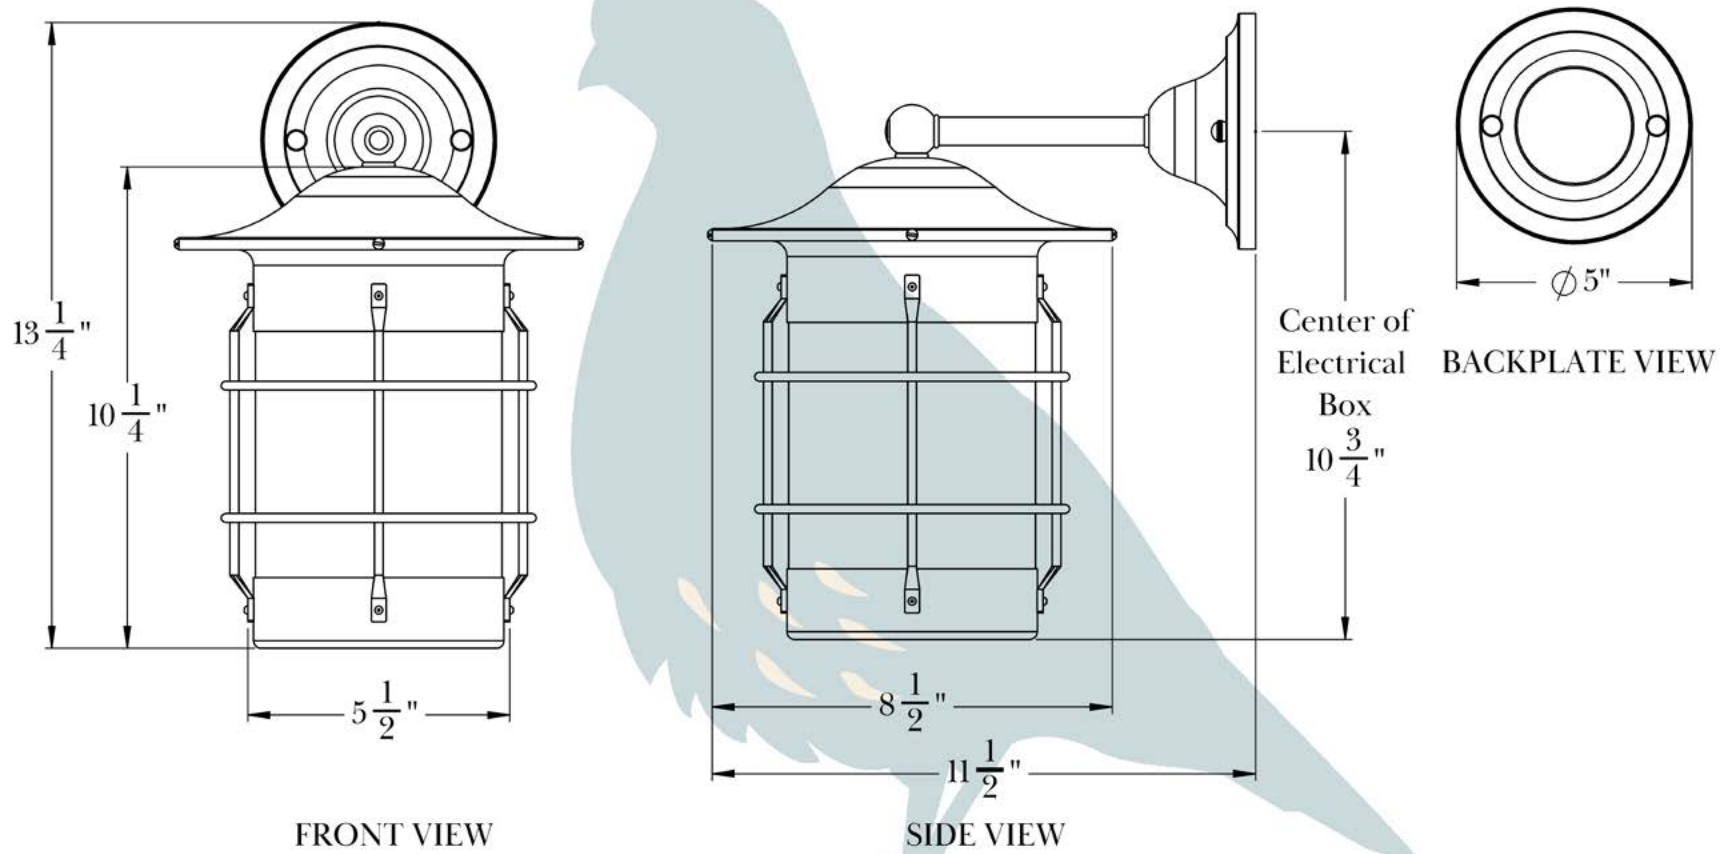

# Medium

PRODUCT No.	93-8
TITLE	Balboa
UL RATING	Wet

LAMP BASE	Medium Base (E26)
MAX WATTAGE	100W
VOLTAGE	120V

**PROPRIETARY AND CONFIDENTIAL**  
 The information contained in this drawing is the sole property of Old California. Any reproduction in part or as a whole without written permission from Old California is prohibited.

## DIMENSIONS

Roof Width	8 1/2"
Body Width	5 1/2"
Lantern Height	10 1/4"
Height	13 1/4"
Projection	11 1/2"
Mounting Plate	5"