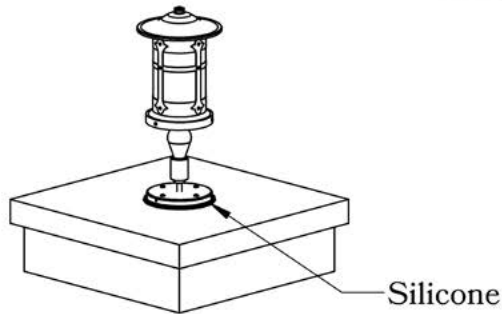

# Large

PRODUCT No.	94-6	LAMP BASE	Medium Base (E26)
TITLE	Balboa	MAX WATTAGE	100W
UL RATING	Wet	VOLTAGE	12V or 120V

**PROPRIETARY AND CONFIDENTIAL**  
The information contained in this drawing is the sole property of Old California. Any reproduction in part or as a whole without written permission from Old California is prohibited.

## DIMENSIONS

Roof Width	10 1/2"
Body Width	6 3/4"
Height	15 1/2"
Mounting Base	8 1/4"

## ADDITIONAL INFORMATION

Manufacturer	Old California
Mounting Location	Exterior Only
Material	Brass
Multiple Overlay Options	No

**Mounting Instructions** | Round Column Light

When mounting in wet location, apply a bead of silicone around the perimeter of the fixture base to seal the electrical connections against water.