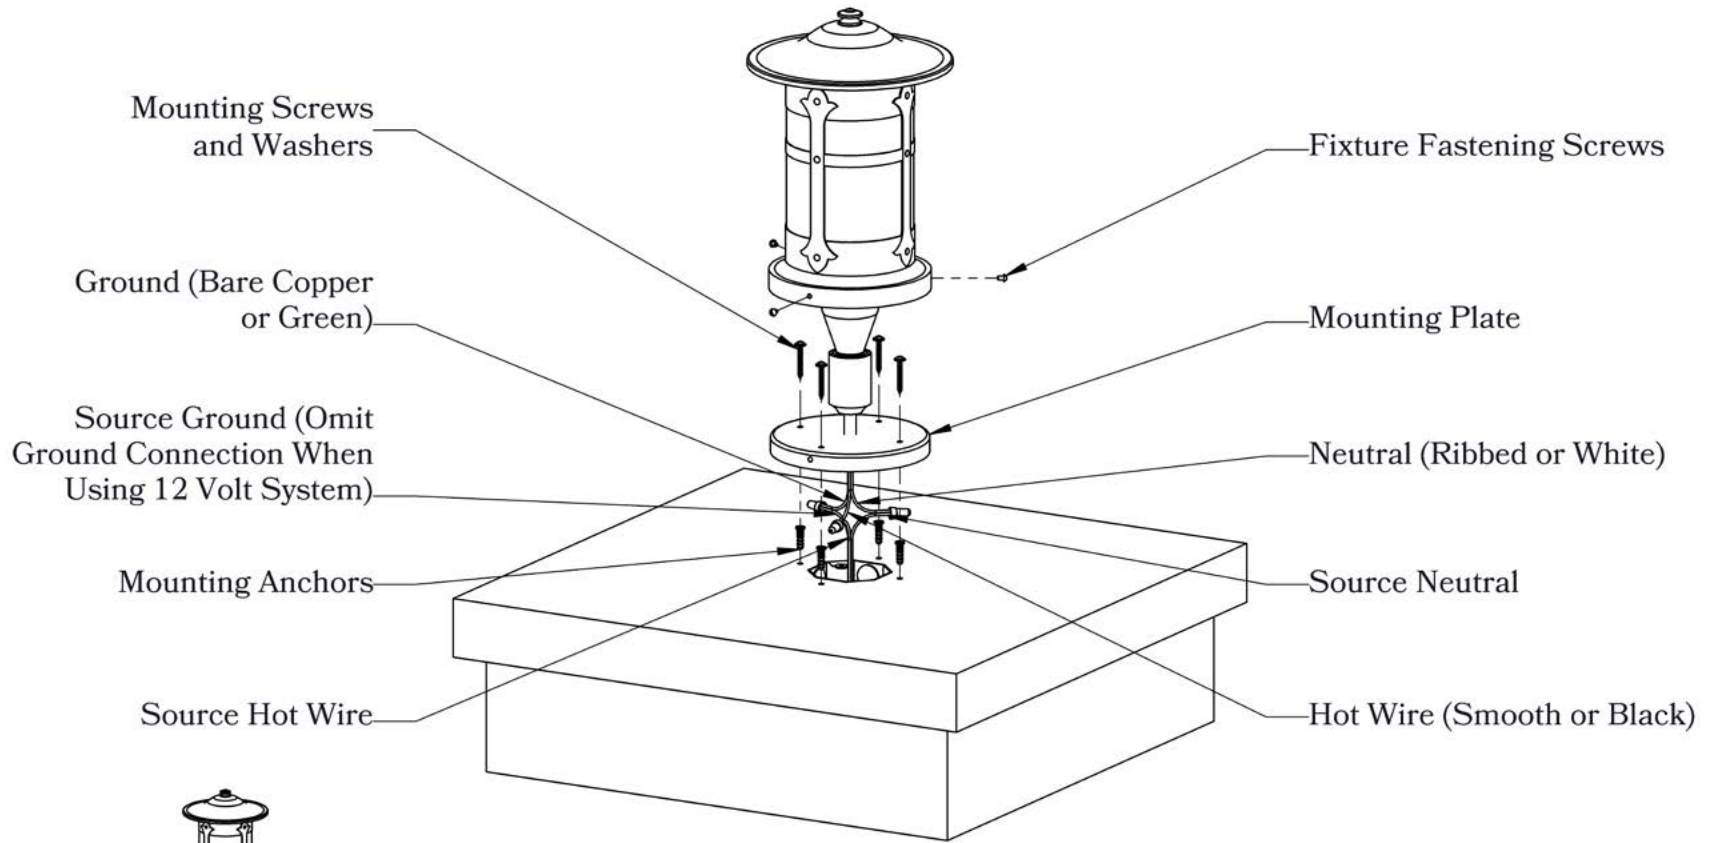

## DIMENSIONS

Roof Width	10 1/2"
Body Width	6 3/4"
Height	15 1/2"
Mounting Base	8 1/4"

## ADDITIONAL INFORMATION

Manufacturer	Old California
Mounting Location	Exterior Only
Material	Brass
Multiple Overlay Options	No

**Mounting Instructions** | Round Column Light

When mounting in wet location, apply a bead of silicone around the perimeter of the fixture base to seal the electrical connections against water.