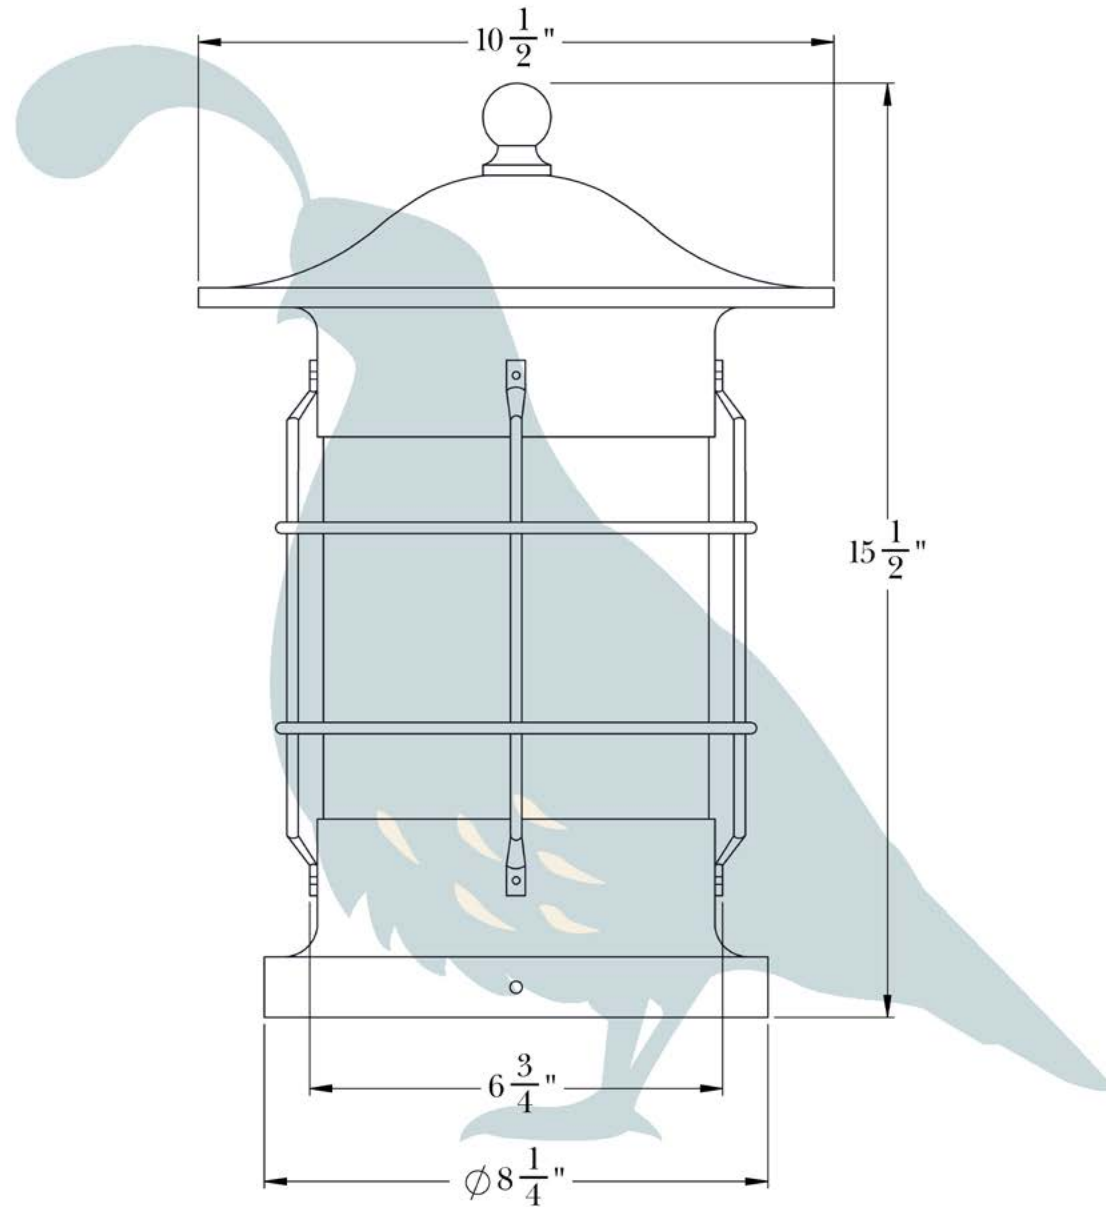

THE BALBOA SERIES  
**Column Mount Lantern**  
LARGE

**OLD CALIFORNIA**  
FINE LIGHTING &  
HOME GOODS

# Large

PRODUCT No.	94-6	LAMP BASE	Medium Base (E26)
TITLE	Balboa	MAX WATTAGE	100W
UL RATING	Wet	VOLTAGE	12V or 120V

**PROPRIETARY AND CONFIDENTIAL**  
The information contained in this drawing is the sole property of Old California. Any reproduction in part or as a whole without written permission from Old California is prohibited.

## DIMENSIONS

Roof Width	10 1/2"
Body Width	6 3/4"
Height	15 1/2"
Mounting Base	8 1/4"

## ADDITIONAL INFORMATION

Manufacturer	Old California
Mounting Location	Exterior Only
Material	Brass
Multiple Overlay Options	No

**Mounting Instructions** | Round Column Light

When mounting in wet location, apply a bead of silicone around the perimeter of the fixture base to seal the electrical connections against water.