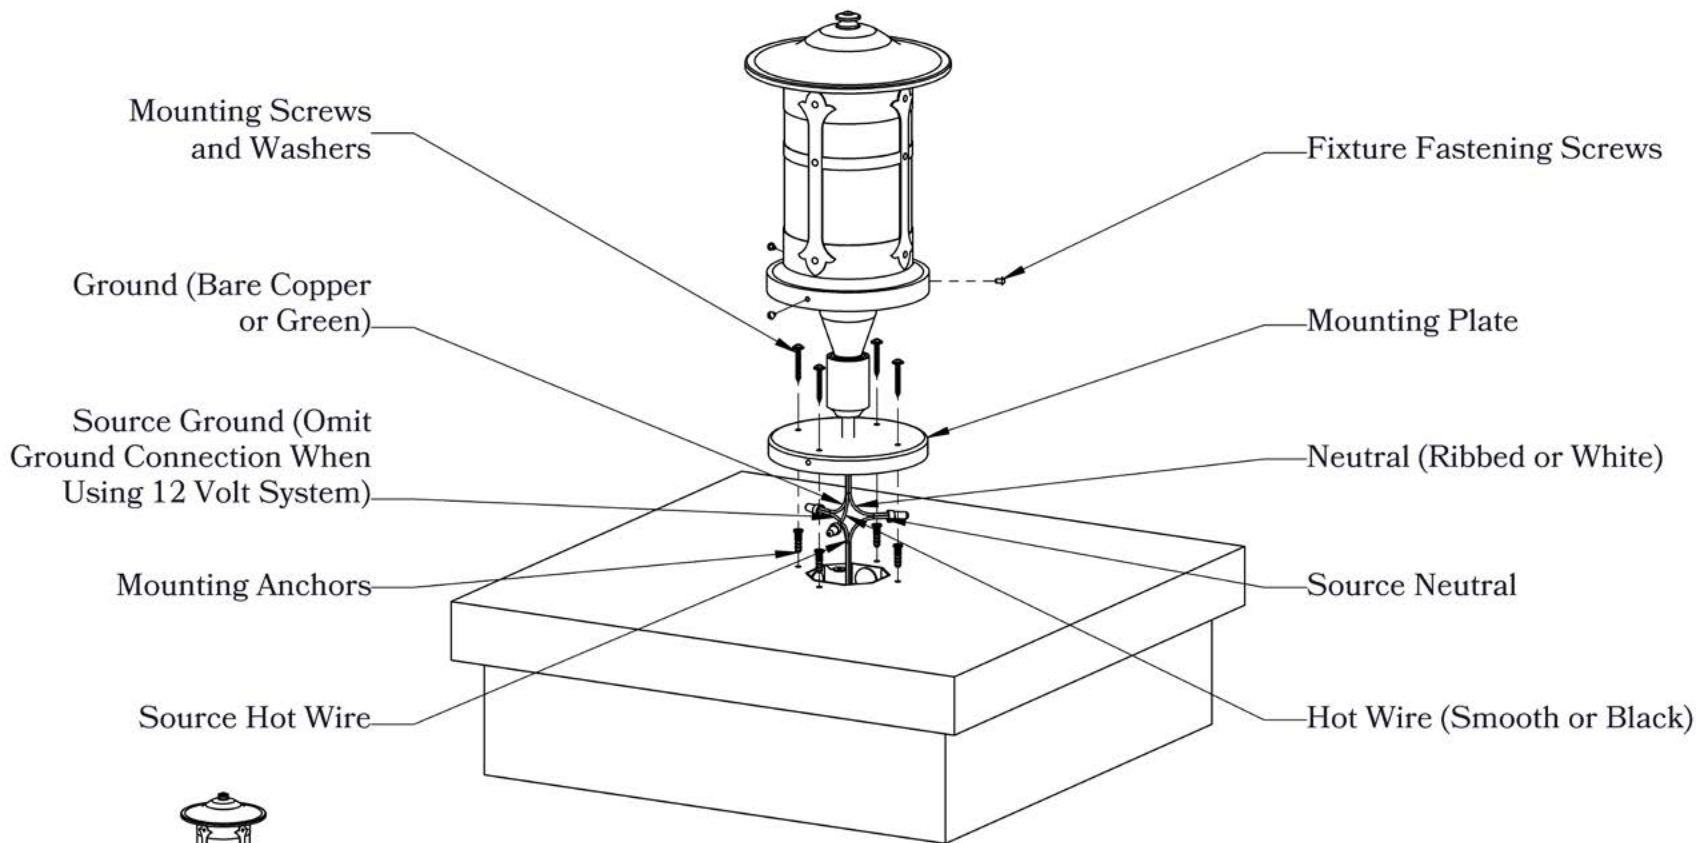

## DIMENSIONS

Roof Width	15"
Body Width	9 1/2"
Height	22"
Mounting Base	12"

## ADDITIONAL INFORMATION

Manufacturer	Old California
Mounting Location	Exterior Only
Material	Brass
Multiple Overlay Options	No

**Mounting Instructions** | Round Column Light

When mounting in wet location, apply a bead of silicone around the perimeter of the fixture base to seal the electrical connections against water.