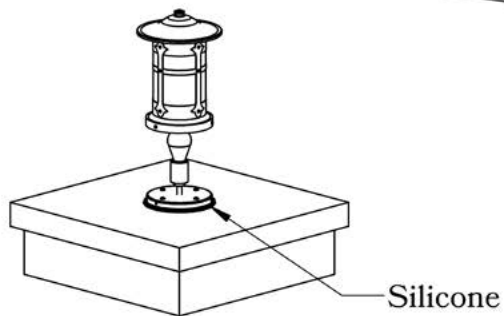

# X Large

**OLD CALIFORNIA**  
 975 N ENTERPRISE ST • ORANGE, CA 92867

PRODUCT No.	95-6	LAMP BASE	Medium Base (E26)
TITLE	Balboa	MAX WATTAGE	100W
UL RATING	Wet	VOLTAGE	12V or 120V

**PROPRIETARY AND CONFIDENTIAL**  
 The information contained in this drawing is the sole property of Old California. Any reproduction in part or as a whole without written permission from Old California is prohibited.

## DIMENSIONS

Roof Width	15"
Body Width	9 1/2"
Height	22"
Mounting Base	12"

## ADDITIONAL INFORMATION

Manufacturer	Old California
Mounting Location	Exterior Only
Material	Brass
Multiple Overlay Options	No

**Mounting Instructions** | Round Column Light

When mounting in wet location, apply a bead of silicone around the perimeter of the fixture base to seal the electrical connections against water.