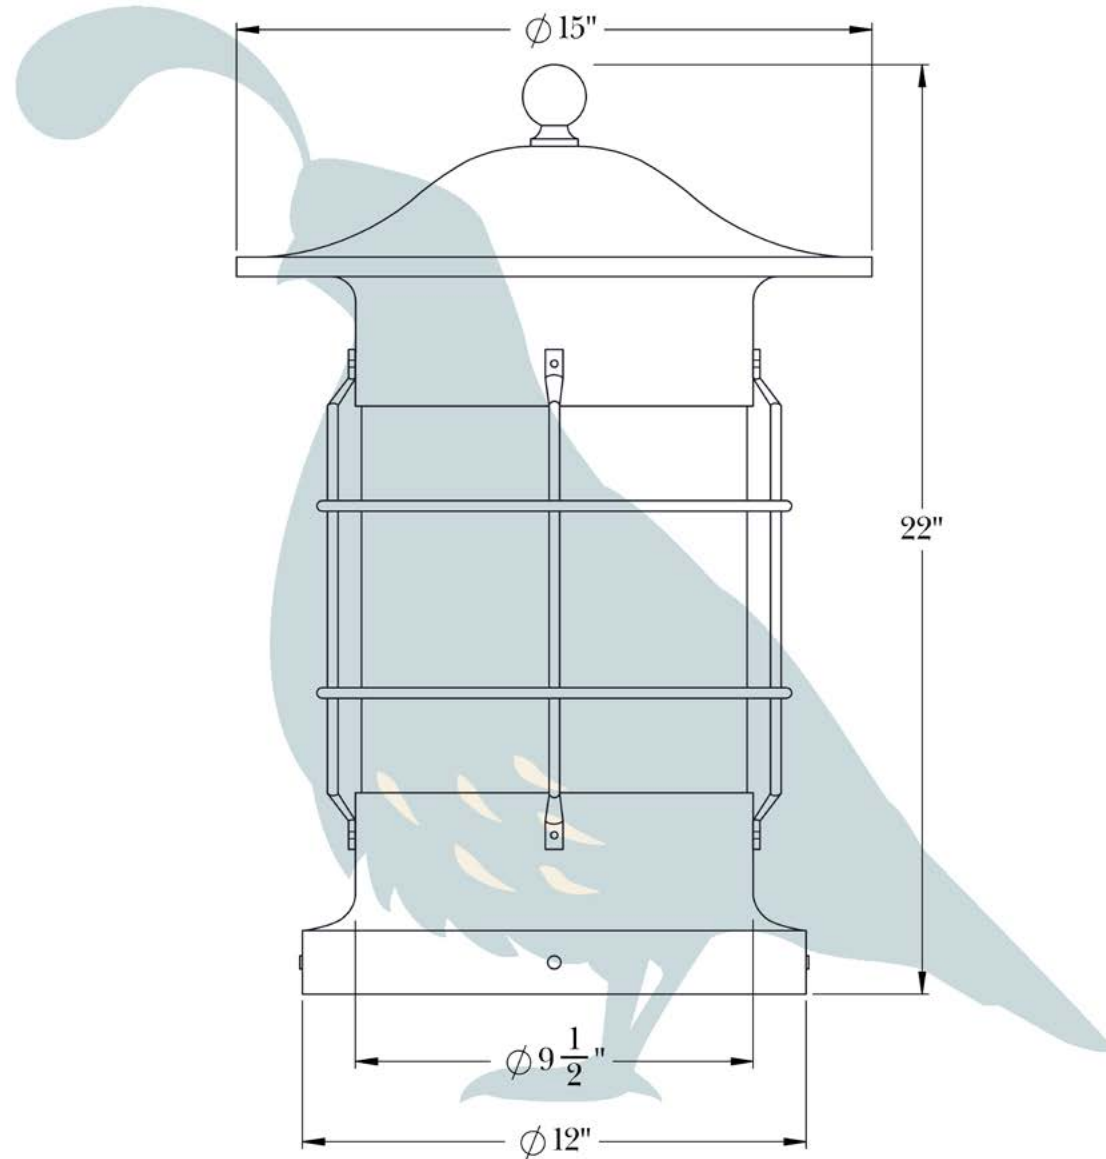

THE BALBOA SERIES  
**Column Mount Lantern**  
EXTRA LARGE

**OLD CALIFORNIA**  
FINE LIGHTING &  
HOME GOODS

# X Large

**OLD CALIFORNIA**  
 975 N ENTERPRISE ST • ORANGE, CA 92867

PRODUCT No.	95-6	LAMP BASE	Medium Base (E26)
TITLE	Balboa	MAX WATTAGE	100W
UL RATING	Wet	VOLTAGE	12V or 120V

**PROPRIETARY AND CONFIDENTIAL**  
 The information contained in this drawing is the sole property of Old California. Any reproduction in part or as a whole without written permission from Old California is prohibited.

## DIMENSIONS

Roof Width	15"
Body Width	9 1/2"
Height	22"
Mounting Base	12"

## ADDITIONAL INFORMATION

Manufacturer	Old California
Mounting Location	Exterior Only
Material	Brass
Multiple Overlay Options	No

**Mounting Instructions** | Round Column Light

When mounting in wet location, apply a bead of silicone around the perimeter of the fixture base to seal the electrical connections against water.