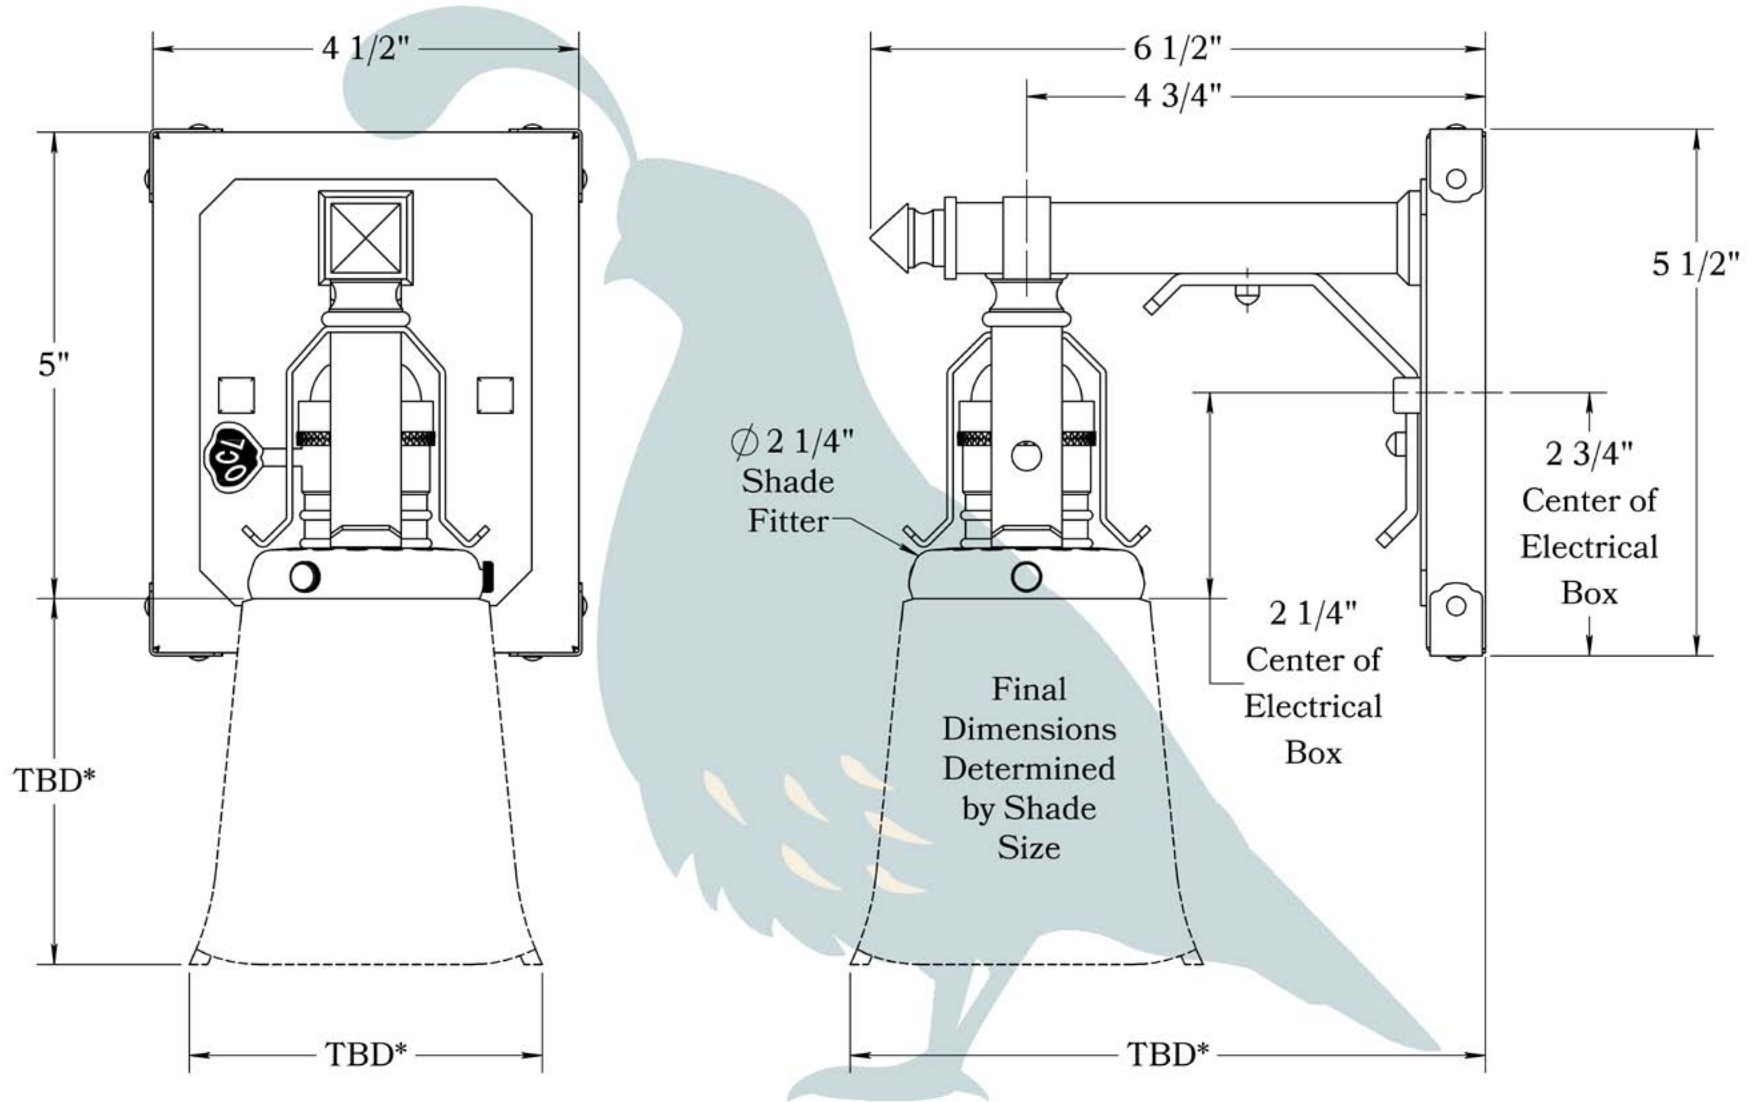

PRODUCT NO. 910-I-BKSCI

THE LARCHWOOD SERIES
Sconce with Key Socket
GLASS SHADE

OLD CALIFORNIA
FINE LIGHTING &
HOME GOODS

*TBD: To Be Determined

DIMENSIONS

Width	4 1/2"
Height (Without Shade)	5"
Projection to Center of Socket	4 3/4"
Mounting Plate	4 1/2" x 5 1/2"
Socket Style	Covered with Key (BKSC1)
Shade Fitter Size	2 1/4"

ELECTRICAL SPECS

UL Rating	Damp
Voltage	120V
Socket Type	Medium Base - E26
Number of Light Bulbs	1
Max Wattage per Bulb	60W
LED Bulb	Supplied
Dimmable	Yes
On/Off Switch	Key Switch

ADDITIONAL INFORMATION