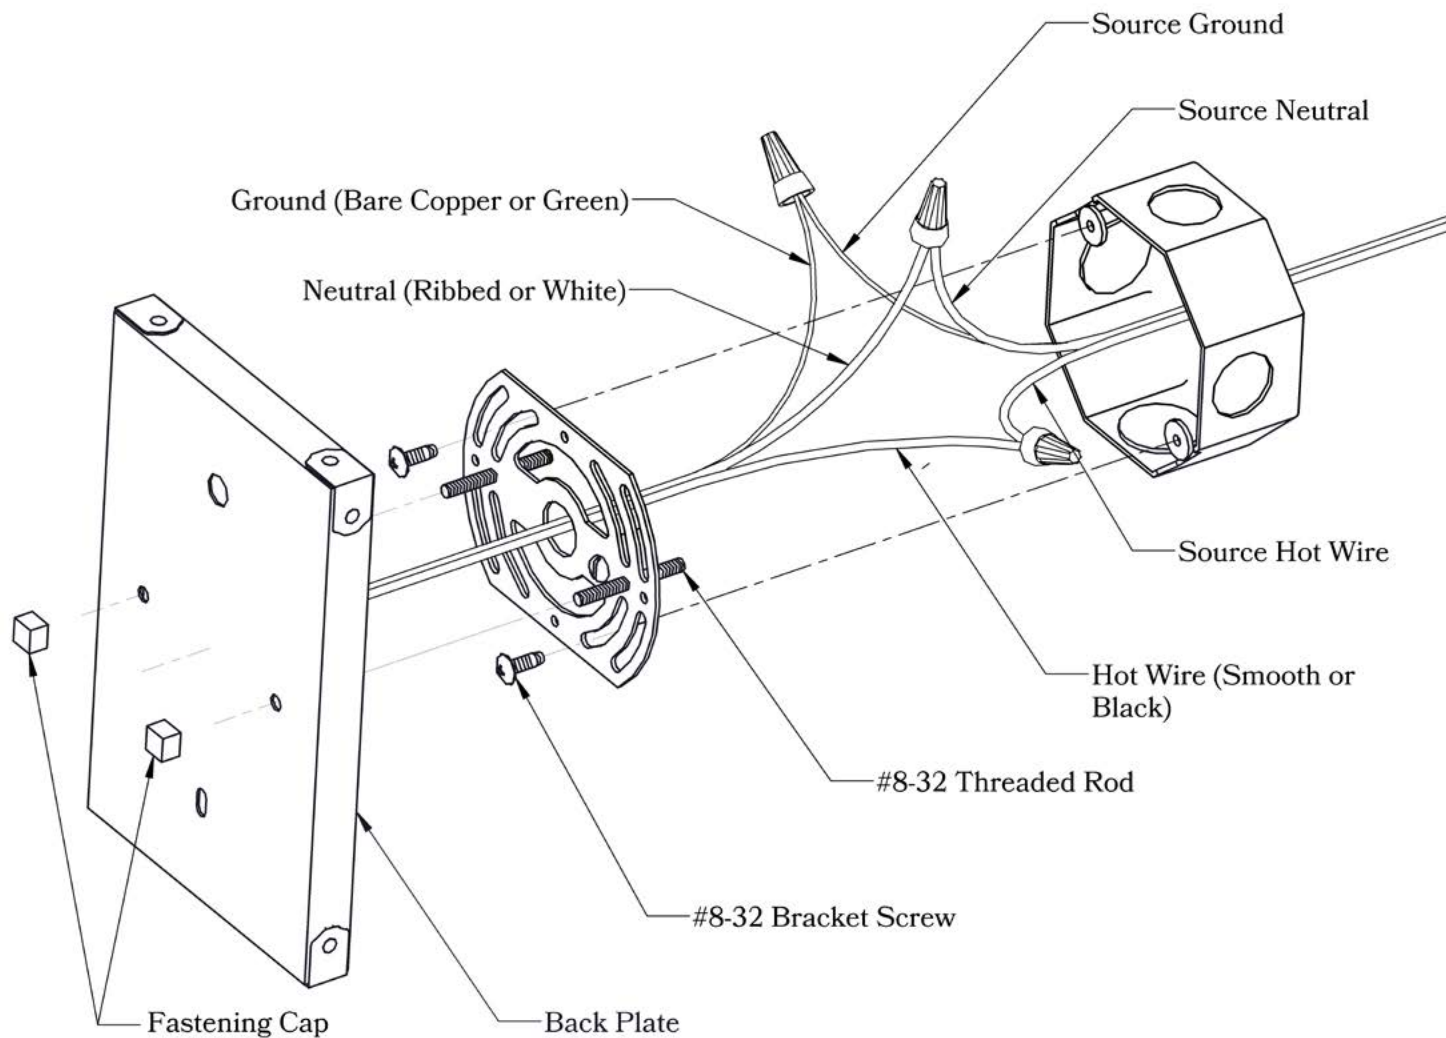

PRODUCT NO. 910-I-BKSCI

THE LARCHWOOD SERIES
Sconce with Key Socket
GLASS SHADE

OLD CALIFORNIA
FINE LIGHTING &
HOME GOODS

*TBD: To Be Determined

DIMENSIONS

Width	4 1/2"
Height (Without Shade)	5"
Projection to Center of Socket	4 3/4"
Mounting Plate	4 1/2" x 5 1/2"
Socket Style	Covered with Key (BKSC1)
Shade Fitter Size	2 1/4"

ELECTRICAL SPECS

UL Rating	Damp
Voltage	120V
Socket Type	Medium Base - E26
Number of Light Bulbs	1
Max Wattage per Bulb	60W
LED Bulb	Supplied
Dimmable	Yes
On/Off Switch	Key Switch

ADDITIONAL INFORMATION

Manufacturer	Old California
Mounting Location	Interior
Material	Brass

MOUNTING INSTRUCTIONS • Wall Mount With Caps**CAUTION—DISCONNECT POWER**

Always shut off power when installing or repairing this (or any other) electrical appliance. Failure to do so may result in severe injury or death. This product must be installed in accordance with applicable installation codes by a person familiar with the construction and operation of the product, and the hazards involved.