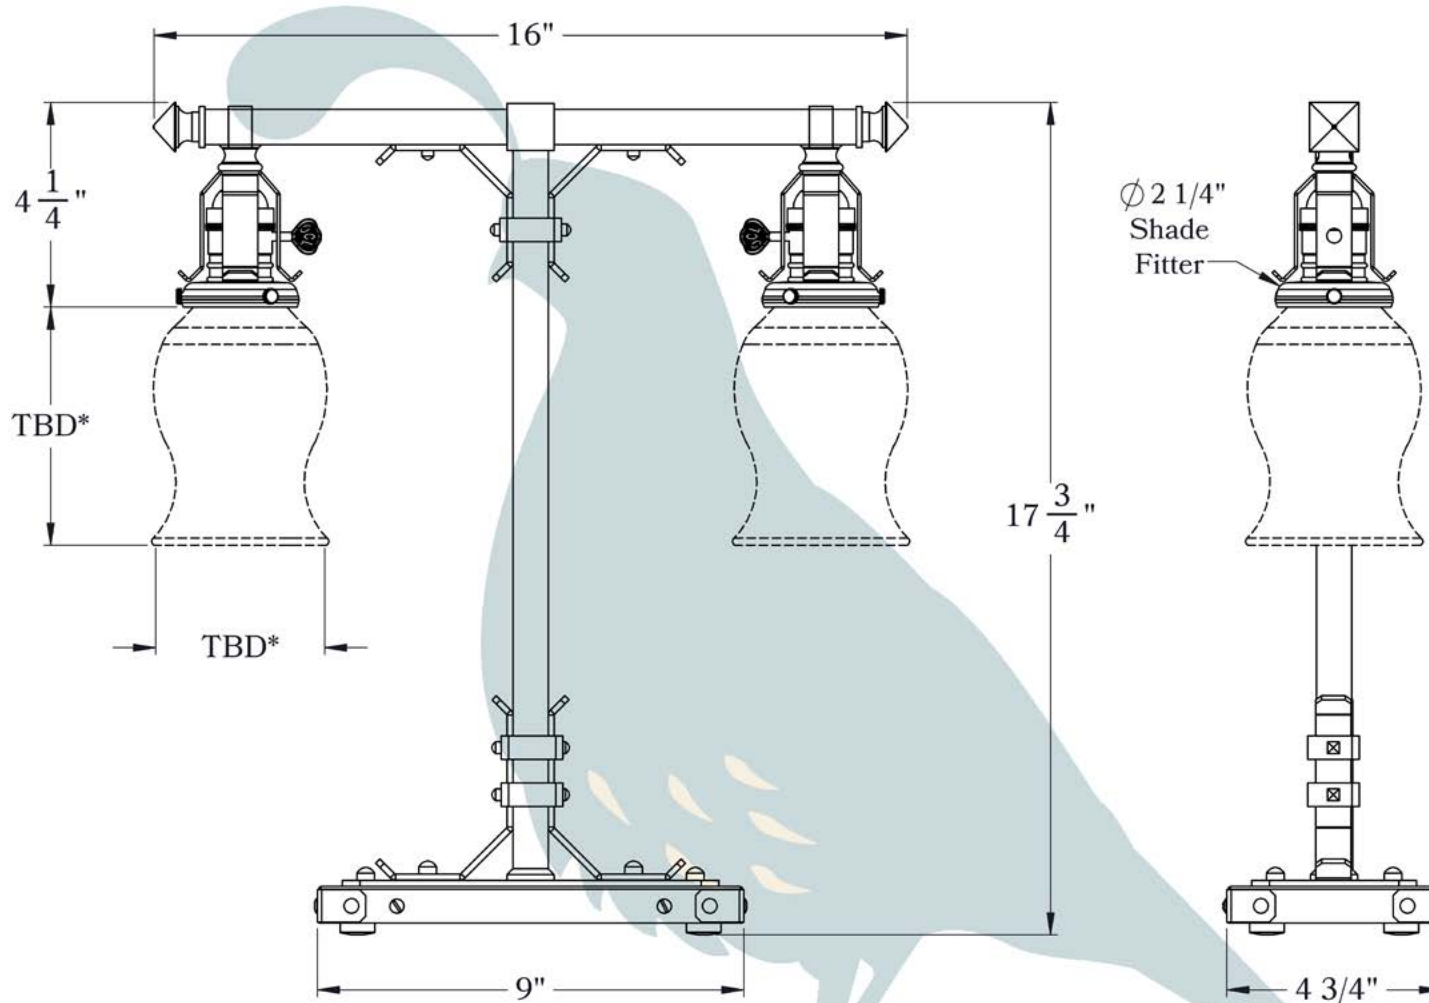

THE LARCHWOOD SERIES
Table Lamp with Key Sockets
GLASS SHADE

OLD CALIFORNIA
FINE LIGHTING & HOME GOODS

Final Dimension
Determined by Shade Size

*TBD: To Be Determined

975 N ENTERPRISE ST • ORANGE, CA 92867

PRODUCT No.	910-72
TITLE	Larchwood
UL RATING	Not Rated

LAMP BASE	Medium Base (E26)
WATTAGE	60W
VOLTAGE	120V

PROPRIETARY AND CONFIDENTIAL
The information contained in this drawing is the sole property of Old California. Any reproduction in part or as a whole without written permission from Old California is prohibited.

DIMENSIONS

Height	17 3/4"
Width	16"
Socket Style	Covered with Key (BKSC1)
Shade Fitter Size	2 1/4"
Base	9" x 4 3/4"

ELECTRICAL SPECS

UL Rating	Not Rated
Socket Type	Medium Base - E26
Number of Light Bulbs	2
Max Wattage per Bulb	60W
LED Bulb	Supplied
Cord Length	100"
On/ Off Switch	Yes

ADDITIONAL INFORMATION

Manufacturer	Old California
Mounting Location	Interior Only
Material	Brass