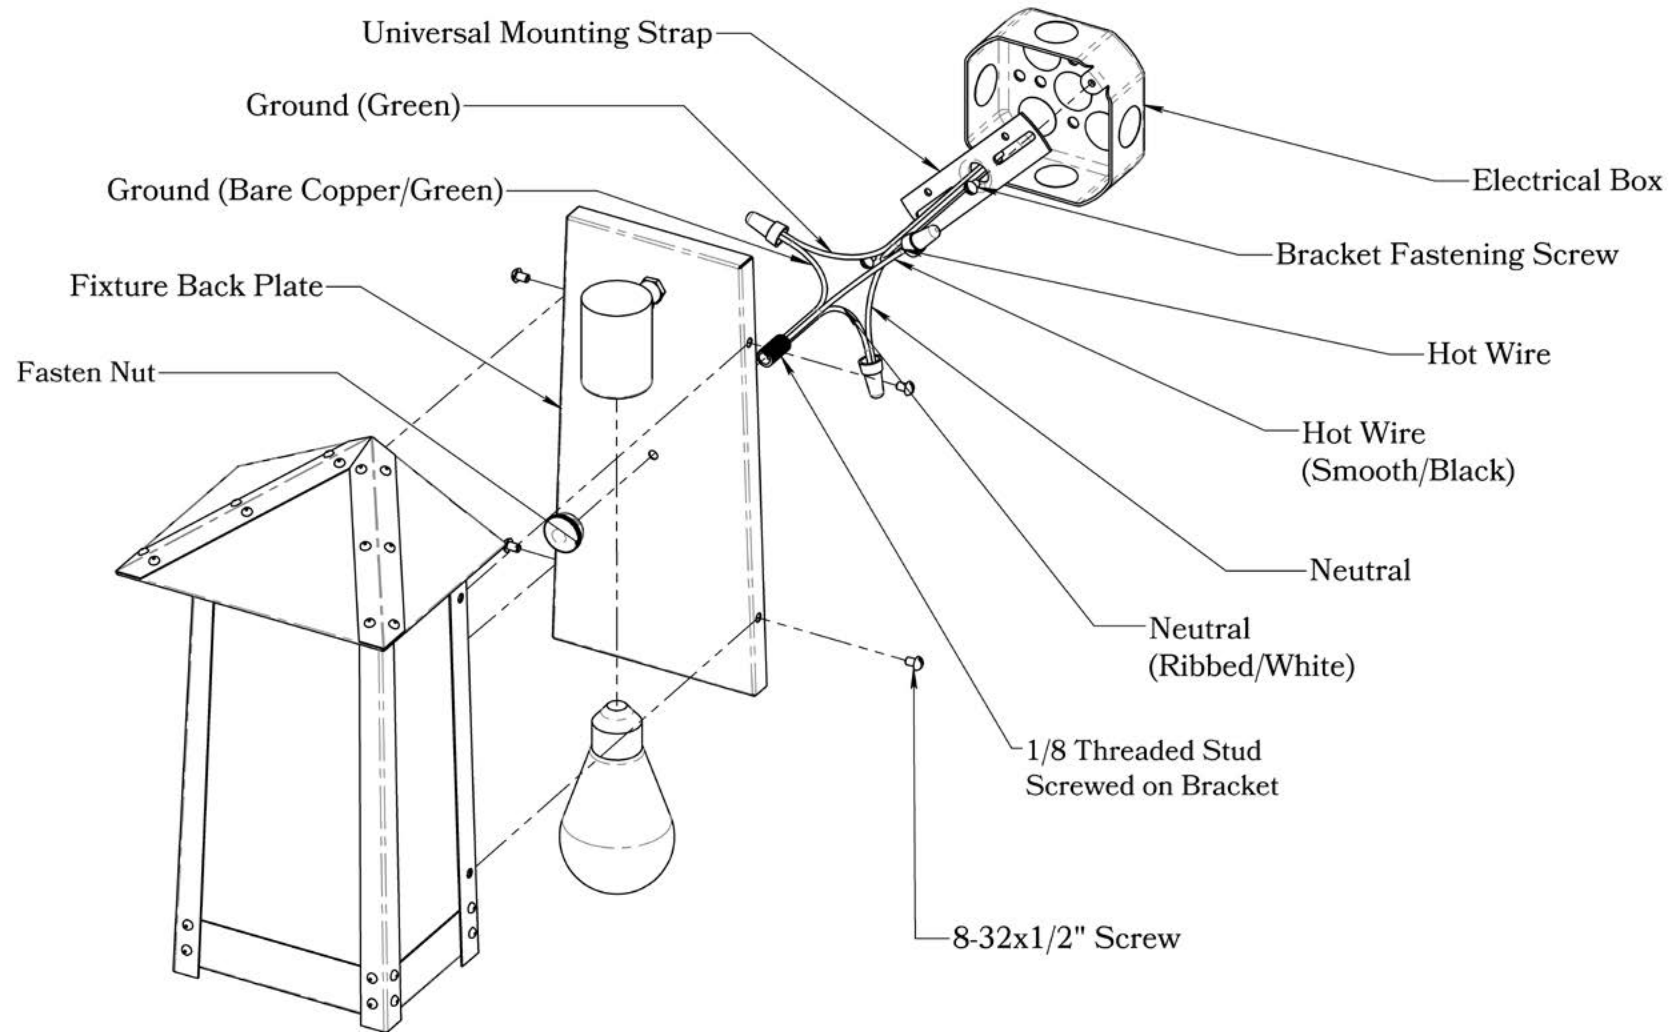

MOUNTING INSTRUCTIONS • Flush Wall Mount Version 1

CAUTION—DISCONNECT POWER

Always shut off power when installing or repairing this (or any other) electrical appliance. Failure to do so may result in severe injury or death. This product must be installed in accordance with applicable installation codes by a person familiar with the construction and operation of the product, and the hazards involved.