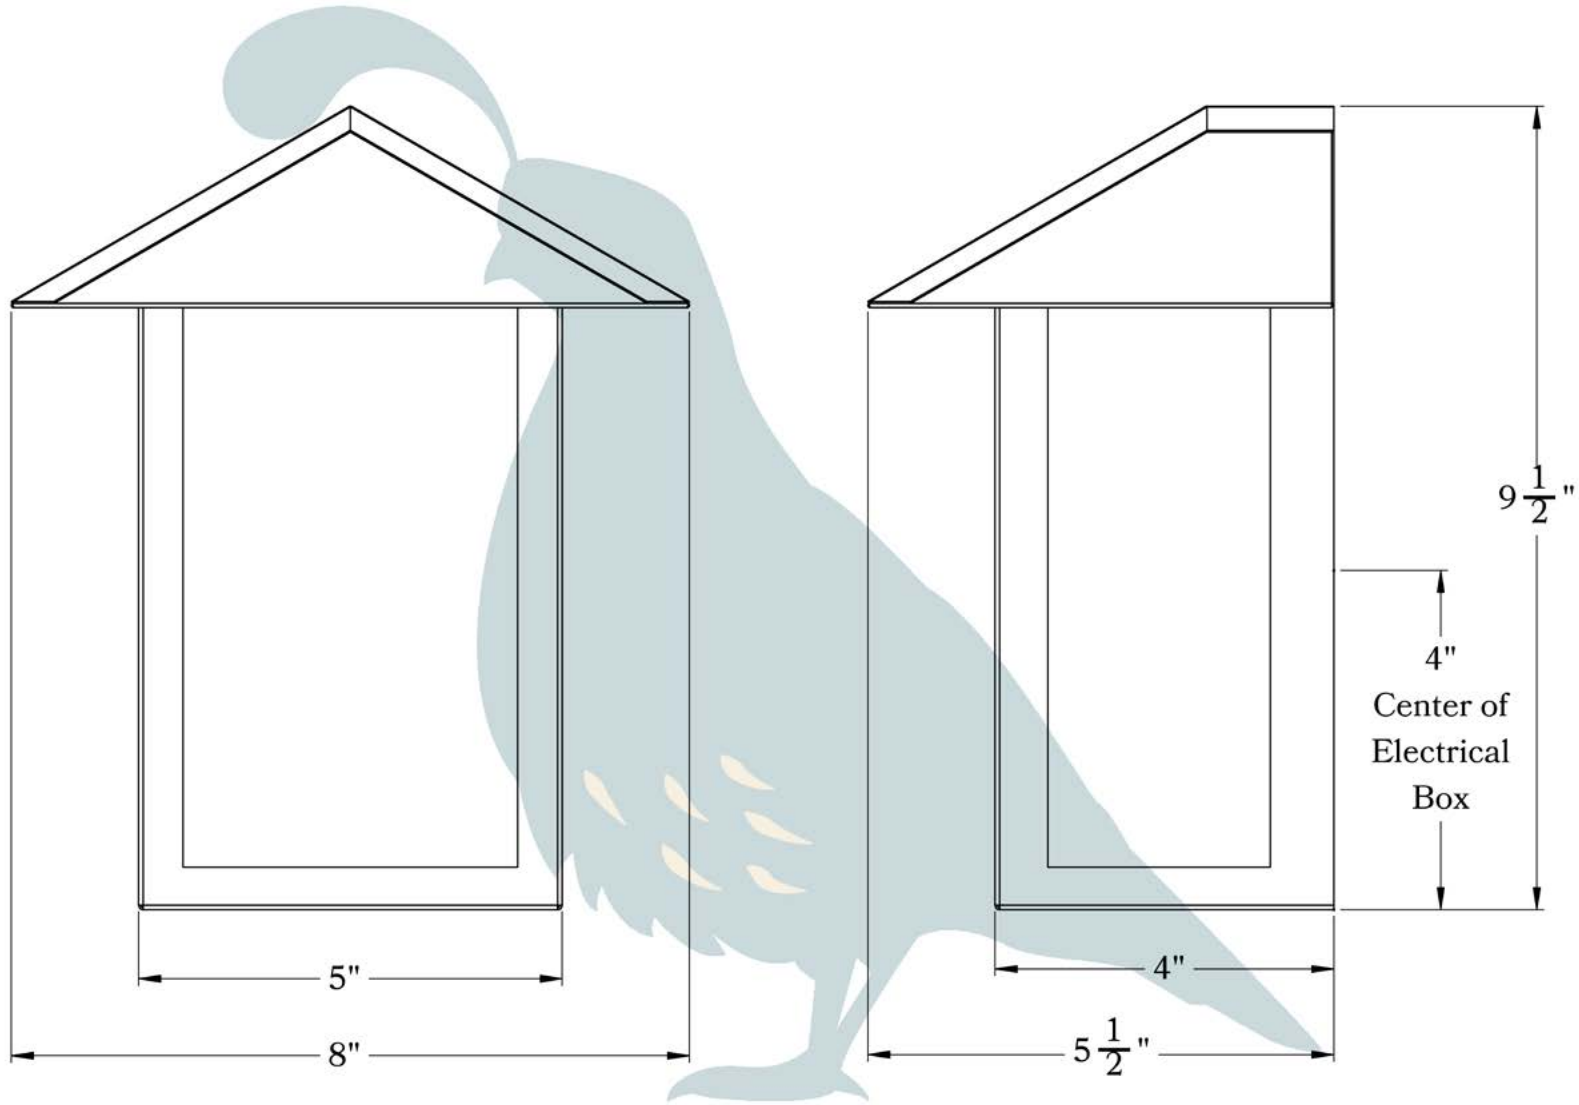

THE LOCKHAVEN SERIES  
**Flush Mount Sconce**  
MEDIUM

OLD  
CALIFORNIA  
FINE LIGHTING &  
HOME GOODS

# Medium

**OLD CALIFORNIA**  
975 N ENTERPRISE ST • ORANGE, CA 92867

PRODUCT No. | 933-2  
TITLE | Lockehaven  
UL RATING | Wet

LAMP BASE | Medium Base (E26)  
MAX WATTAGE | 60W  
VOLTAGE | 120V

**PROPRIETARY AND CONFIDENTIAL**  
The information contained in this drawing is the sole property of Old California. Any reproduction in part or as a whole without written permission from Old California is prohibited.

## DIMENSIONS

Roof Width	8"
Body Width	5"
Height	9 1/2"
Projection	5 1/2"