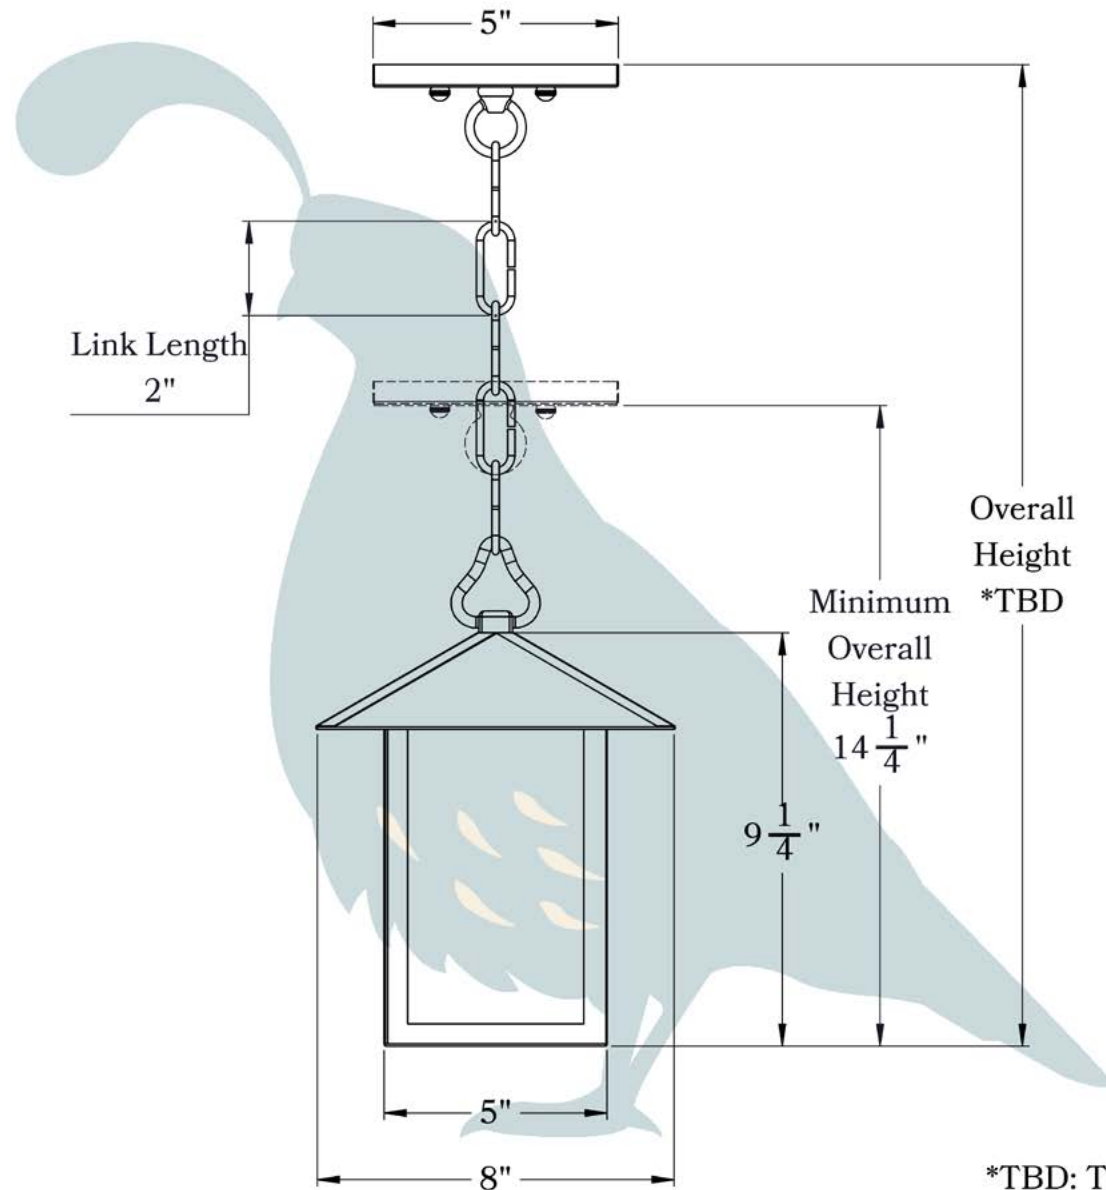

PRODUCT NO. 933-4

THE LOCKHAVEN SERIES  
**Chain Pendant Lantern**  
MEDIUM

**OLD CALIFORNIA**  
FINE LIGHTING &  
HOME GOODS

# Medium

\*TBD: To be determined

PRODUCT No.	933-4	LAMP BASE	Medium Base (E26)
TITLE	Lockehaven	MAX WATTAGE	60W
UL RATING	Damp	VOLTAGE	120V

**PROPRIETARY AND CONFIDENTIAL**  
 The information contained in this drawing is the sole property of Old California. Any reproduction in part or as a whole without written permission from Old California is prohibited.

## DIMENSIONS

Roof Width	8"
Body Width	5"
Lantern Height	9 1/4"
Minimum Height	14 1/4"
Canopy	5"

## ADDITIONAL INFORMATION

Manufacturer	Old California
Mounting Location	Interior and Exterior
Material	Brass
Multiple Overlay Options	Yes
Bottom Glass Panels	Included