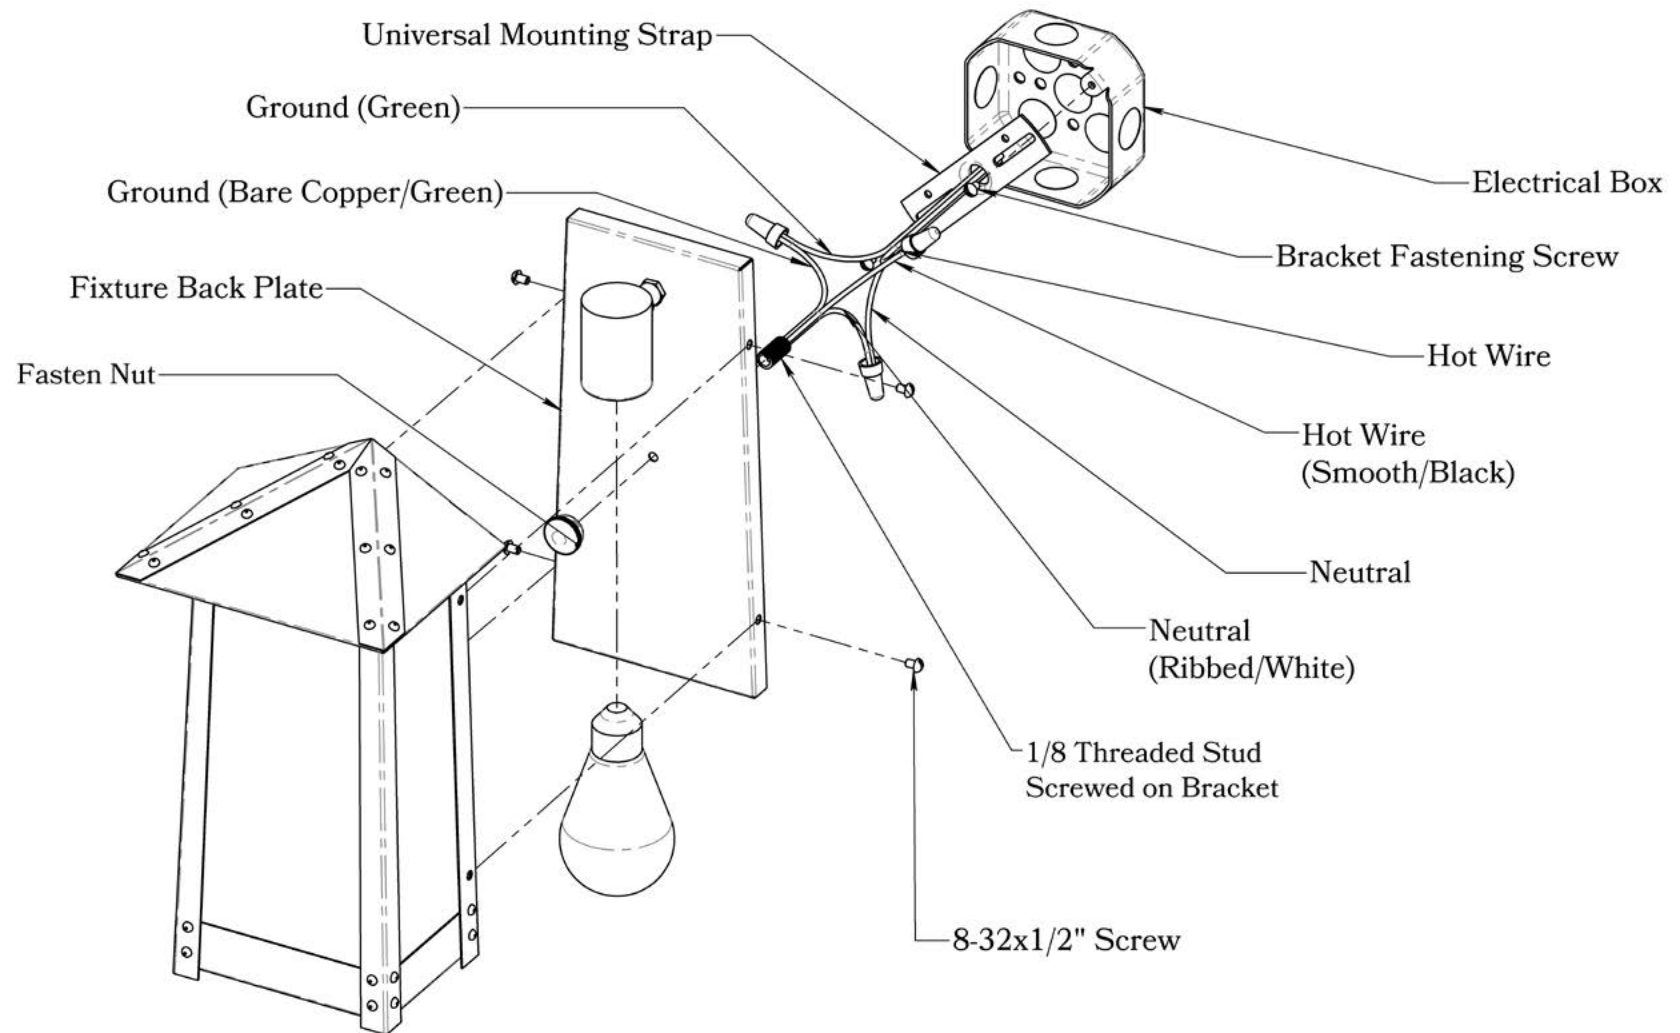

MOUNTING INSTRUCTIONS • Flush Wall Mount Version 1

CAUTION—DISCONNECT POWER

Always shut off power when installing or repairing this (or any other) electrical appliance. Failure to do so may result in severe injury or death. This product must be installed in accordance with applicable installation codes by a person familiar with the construction and operation of the product, and the hazards involved.