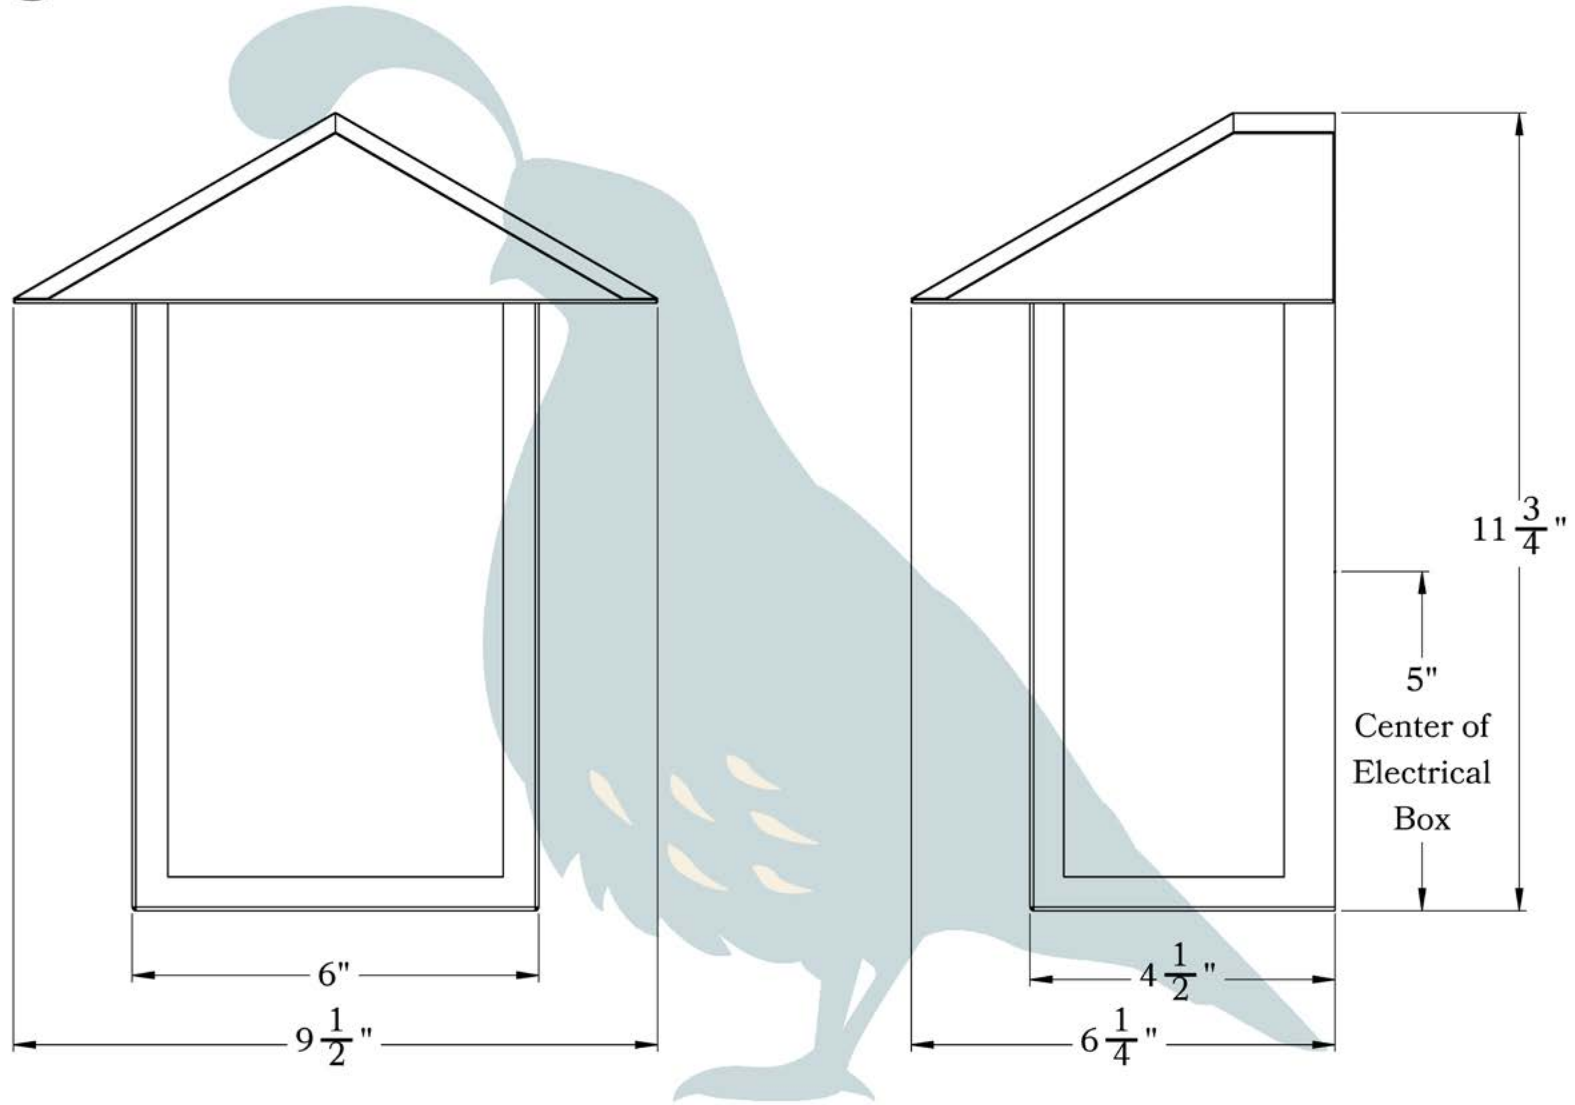

THE LOCKHAVEN SERIES  
**Flush Mount Sconce**  
LARGE

**OLD CALIFORNIA**  
FINE LIGHTING &  
HOME GOODS

# Large

**OLD CALIFORNIA**  
 975 N ENTERPRISE ST • ORANGE, CA 92867

PRODUCT No. | 934-2  
 TITLE | Lockehaven  
 UL RATING | Wet

LAMP BASE | Medium Base (E26)  
 MAX WATTAGE | 60W  
 VOLTAGE | 120V

**PROPRIETARY AND CONFIDENTIAL**  
 The information contained in this drawing is the sole property of Old California. Any reproduction in part or as a whole without written permission from Old California is prohibited.

## DIMENSIONS

Roof Width	9 1/2"
Body Width	6"
Height	11 3/4"
Projection	6 1/4"