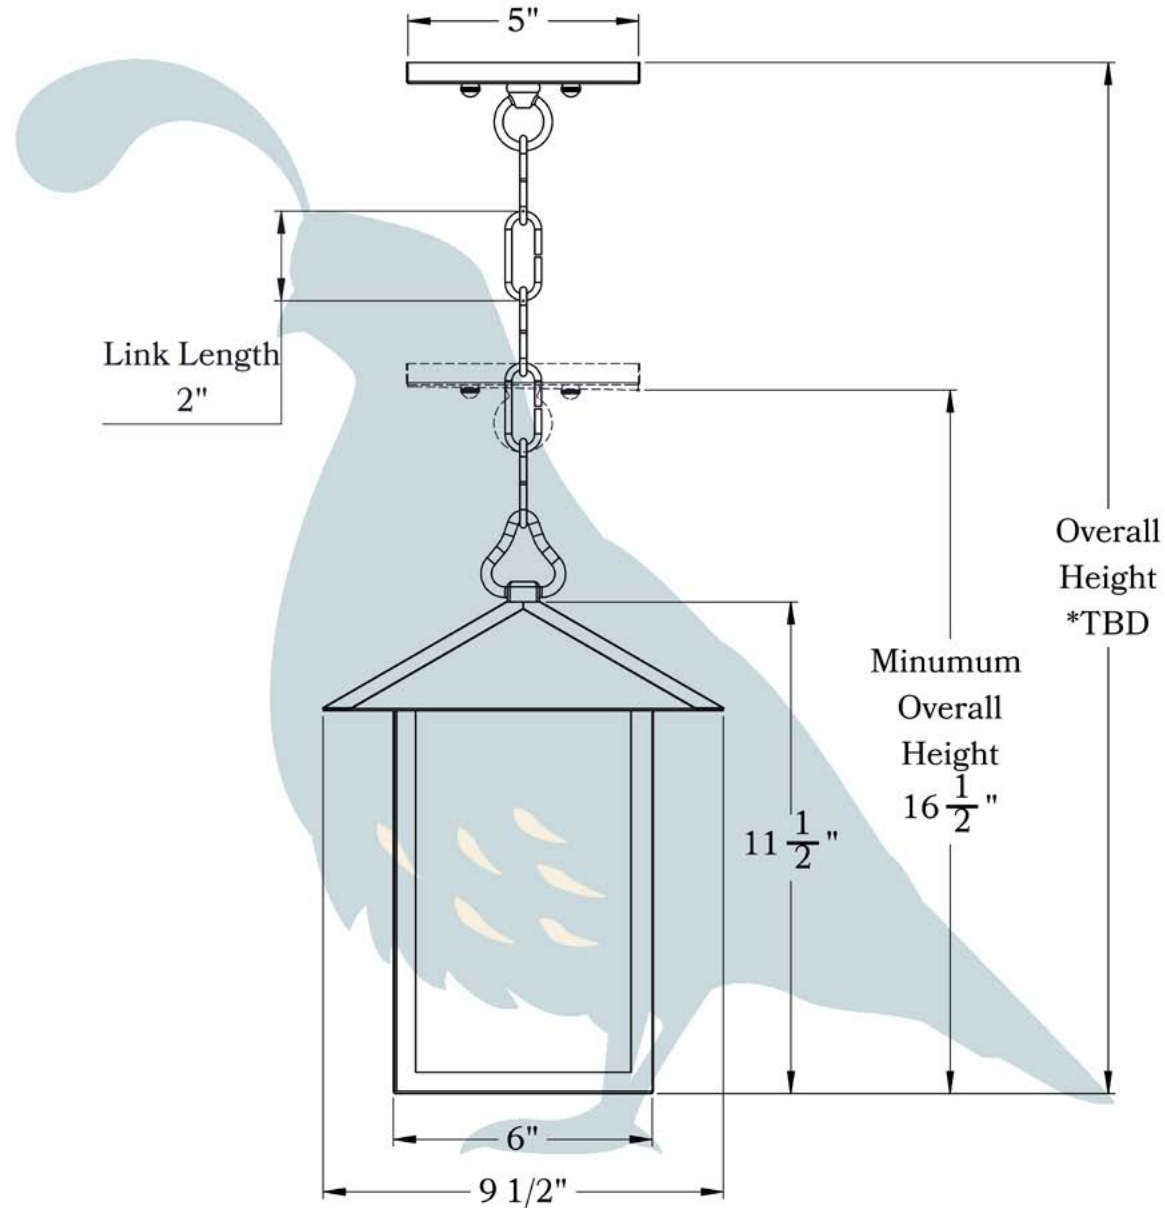

THE LOCKHAVEN SERIES
Chain Pendant Lantern

LARGE

OLD CALIFORNIA
FINE LIGHTING &
HOME GOODS

Large

OLD CALIFORNIA
 975 N ENTERPRISE ST • ORANGE, CA 92867

PRODUCT No.	934-4	LAMP BASE	Medium Base (E26)
TITLE	Lockehaven	MAX WATTAGE	100W
UL RATING	Damp	VOLTAGE	120V

DIMENSIONS

Roof Width	9 1/2"
Body Width	6"
Lantern Height	11 1/2"
Minimum Height	16 1/2"
Canopy	5"

OVERLAYS AVAILABLE IN THIS SERIES

ELECTRICAL SPECS

UL Rating	Damp
Voltage	12V Or 120V
Socket Type	Medium Base - E26
Number of Light Bulbs	1
Max Wattage per Bulb	100W
LED Bulb	Supplied
Dimmable	Yes

Daisy

Lily

Iris

Rose

Poppy

Nasturtium

ADDITIONAL INFORMATION

Manufacturer	Old California
Mounting Location	Interior and Exterior
Material	Brass
Multiple Overlay Options	Yes
Bottom Glass Panels	Included