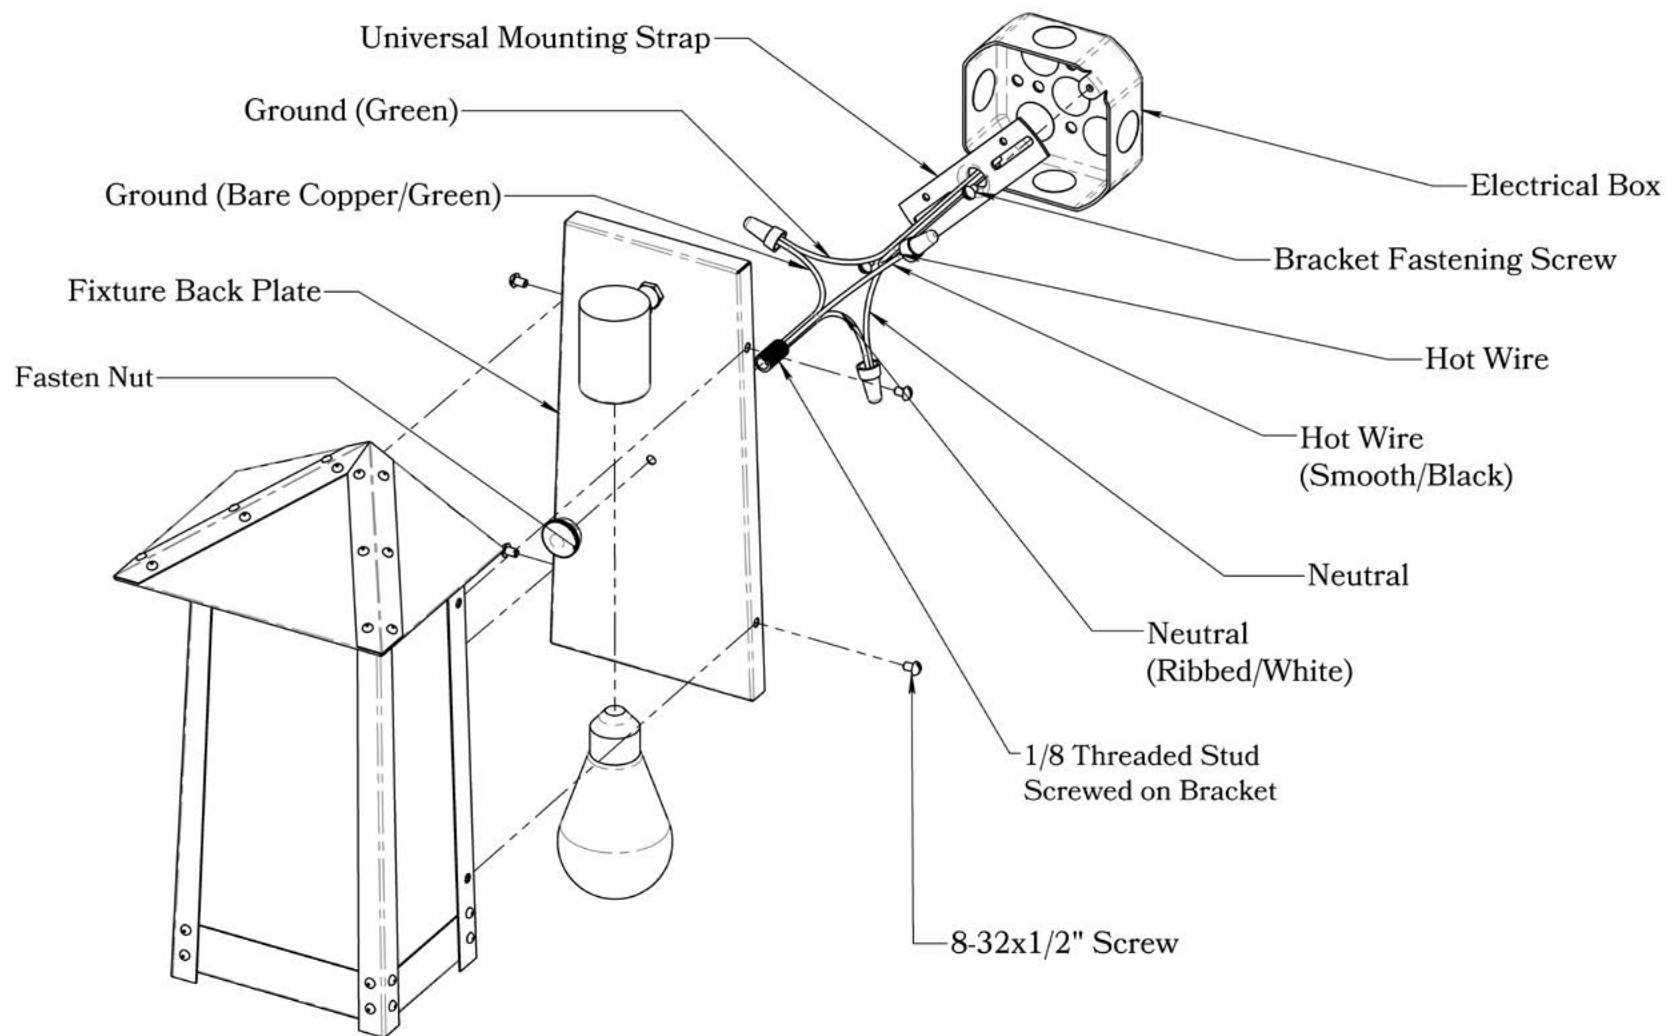

MOUNTING INSTRUCTIONS • Flush Wall Mount Version 1

CAUTION—DISCONNECT POWER

Always shut off power when installing or repairing this (or any other) electrical appliance. Failure to do so may result in severe injury or death. This product must be installed in accordance with applicable installation codes by a person familiar with the construction and operation of the product, and the hazards involved.