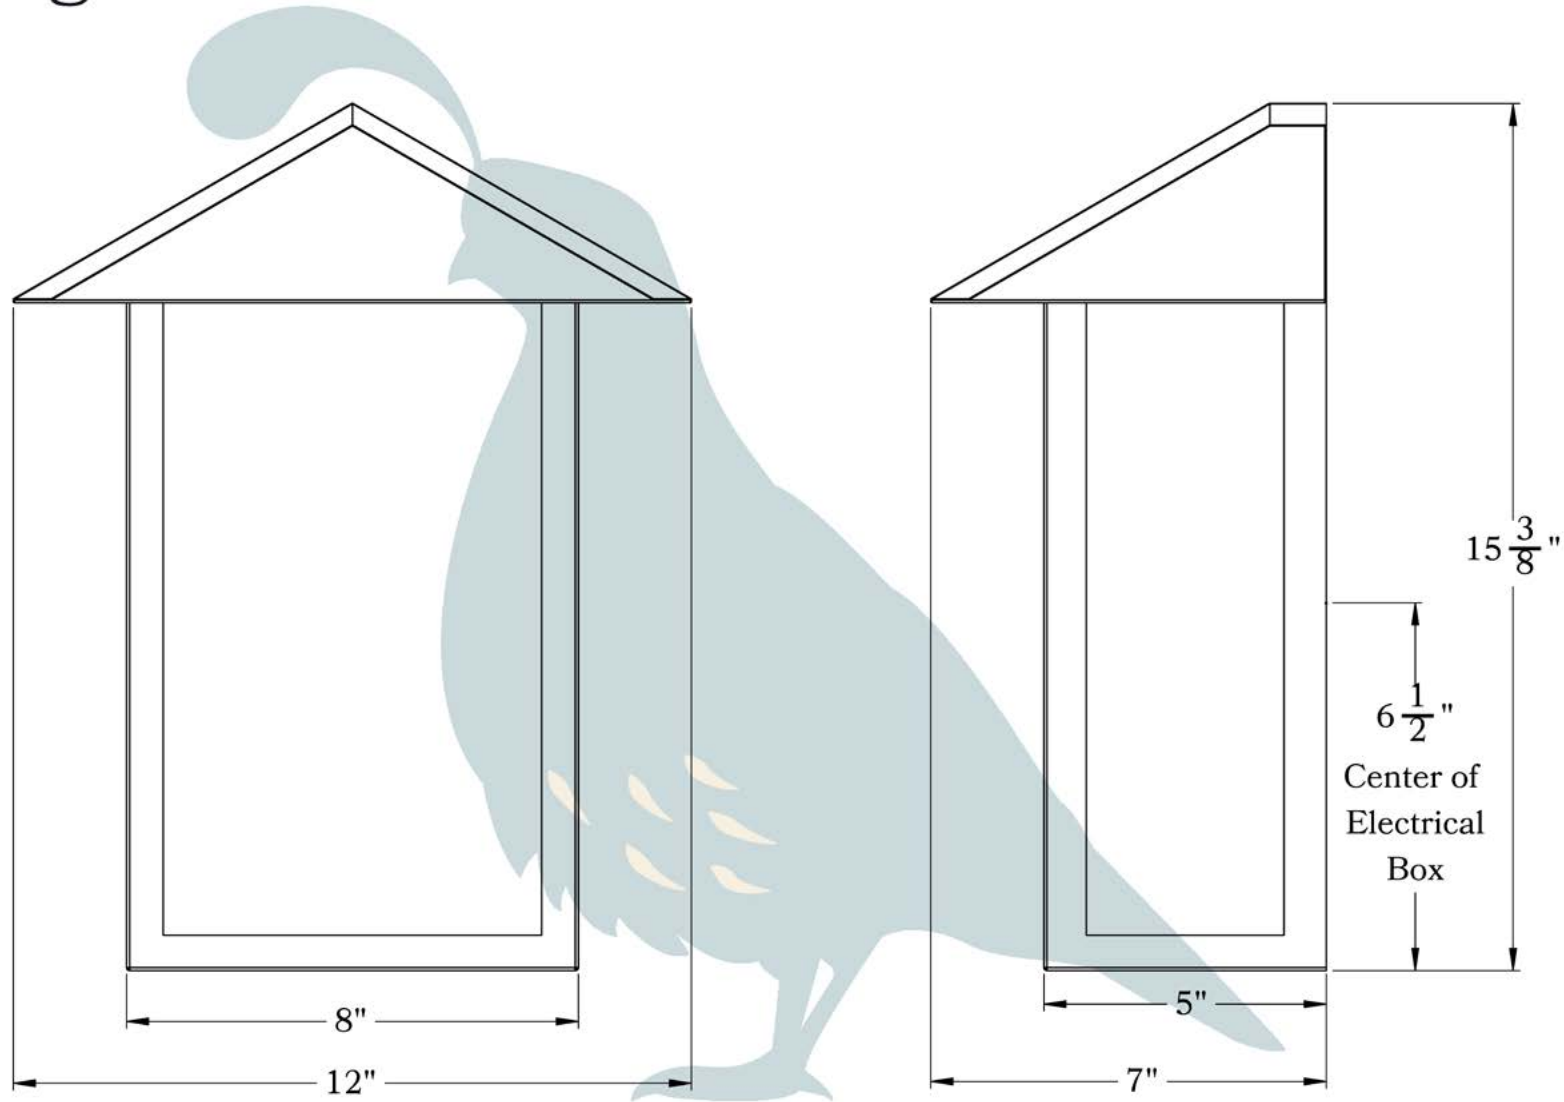

THE LOCKHAVEN SERIES
Flush Mount Sconce
EXTRA LARGE

OLD CALIFORNIA
FINE LIGHTING & HOME GOODS

X Large

Old CALIFORNIA
 975 N ENTERPRISE ST • ORANGE, CA 92867

PRODUCT No. | 935-2
 TITLE | Lockehaven
 UL RATING | Wet

LAMP BASE | Medium Base (E26)
 MAX WATTAGE | 60W
 VOLTAGE | 120V

PROPRIETARY AND CONFIDENTIAL
 The information contained in this drawing is the sole property of Old California. Any reproduction in part or as a whole without written permission from Old California is prohibited.

DIMENSIONS

Roof Width	12"
Body Width	8"
Height	15 3/8"
Projection	7"

OVERLAYS AVAILABLE IN THIS SERIES

Daisy

Lily

Iris

Rose

Poppy