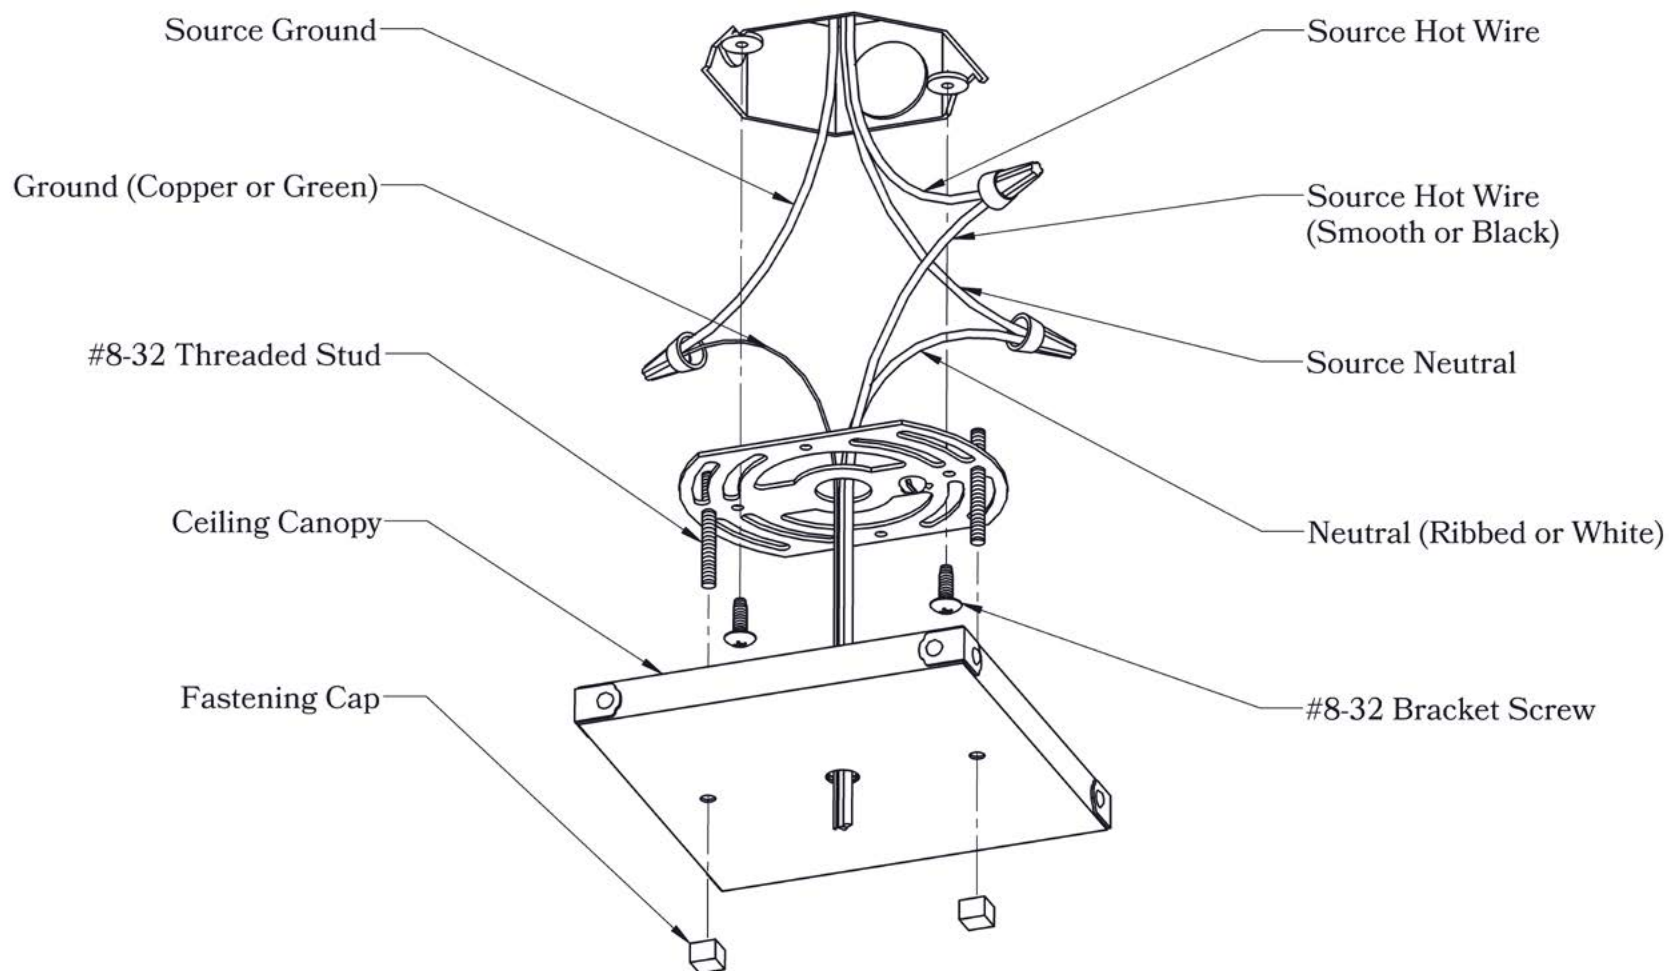

DIMENSIONS

Roof Width	12"
Body Width	8"
Lantern Height	15 1/4"
Minimum Height	20 3/4"
Canopy	5"

ELECTRICAL SPECS

UL Rating	Damp
Voltage	12V Or 120V
Socket Type	Medium Base - E26
Number of Light Bulbs	1
Max Wattage per Bulb	100W
LED Bulb	Supplied
Dimmable	Yes

Lily

Iris

Rose

Poppy

Nasturtium

MOUNTING INSTRUCTIONS • Chain Mount Without Fire Pan

CAUTION—DISCONNECT POWER

Always shut off power when installing or repairing this (or any other) electrical appliance. Failure to do so may result in severe injury or death. This product must be installed in accordance with applicable installation codes by a person familiar with the construction and operation of the product, and the hazards involved.