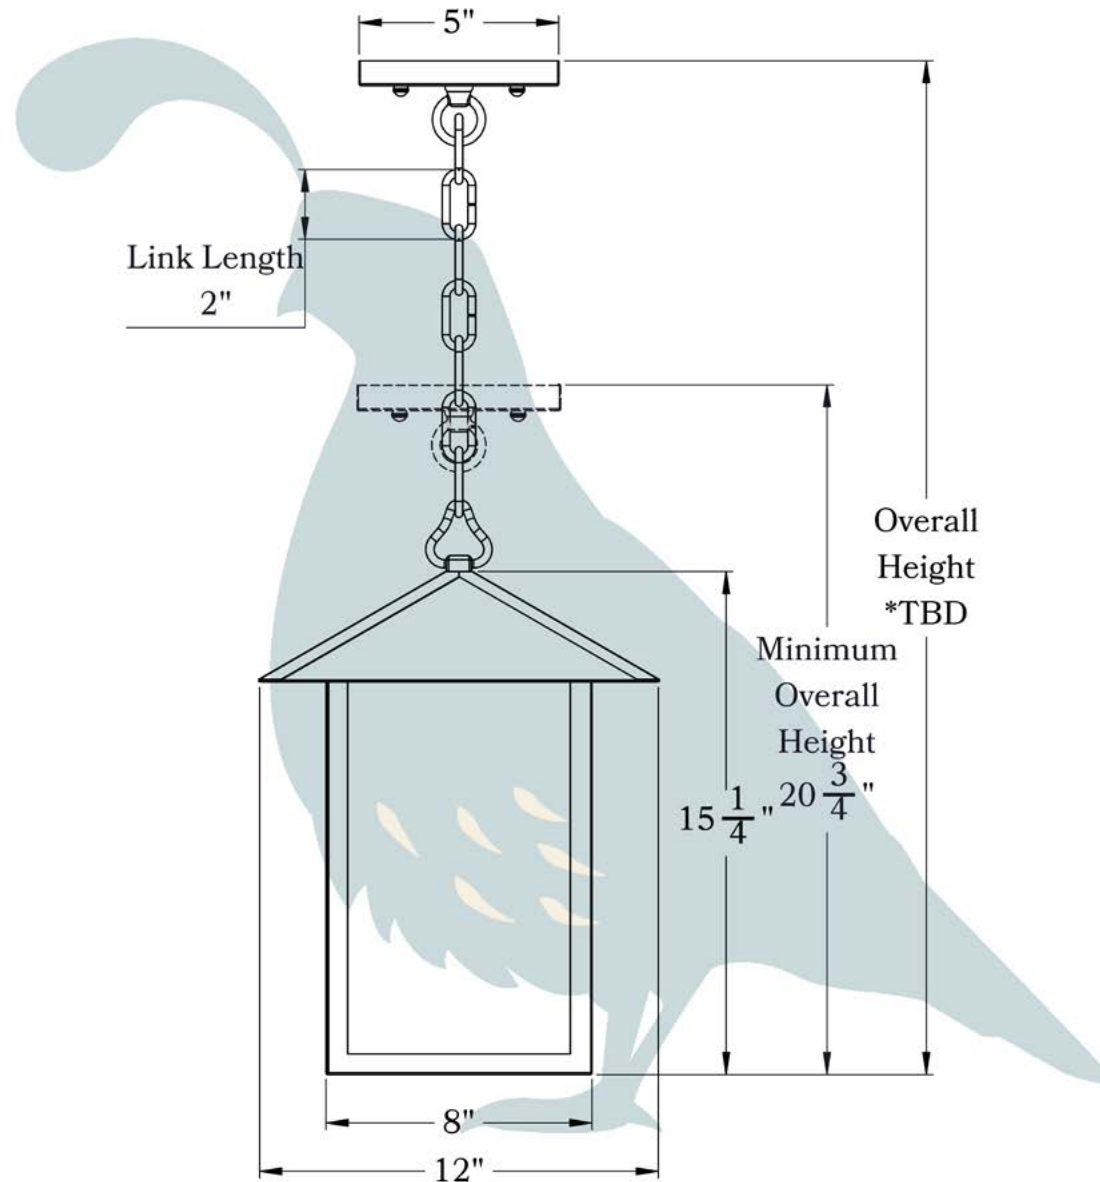

THE LOCKHAVEN SERIES
Chain Pendant Lantern
EXTRA LARGE

OLD CALIFORNIA
FINE LIGHTING &
HOME GOODS

X Large

OLD CALIFORNIA
 975 N ENTERPRISE ST • ORANGE, CA 92867

PRODUCT No.	935-4	LAMP BASE	Medium Base (E26)
TITLE	Lockehaven	MAX WATTAGE	100W
UL RATING	Damp	VOLTAGE	120V

DIMENSIONS

Roof Width	12"
Body Width	8"
Lantern Height	15 1/4"
Minimum Height	20 3/4"
Canopy	5"

ELECTRICAL SPECS

UL Rating	Damp
Voltage	12V Or 120V
Socket Type	Medium Base - E26
Number of Light Bulbs	1
Max Wattage per Bulb	100W
LED Bulb	Supplied
Dimmable	Yes

ADDITIONAL INFORMATION

Manufacturer	Old California
Mounting Location	Interior and Exterior
Material	Brass
Multiple Overlay Options	Yes
Bottom Glass Panels	Included

OVERLAYS AVAILABLE IN THIS SERIES

Daisy