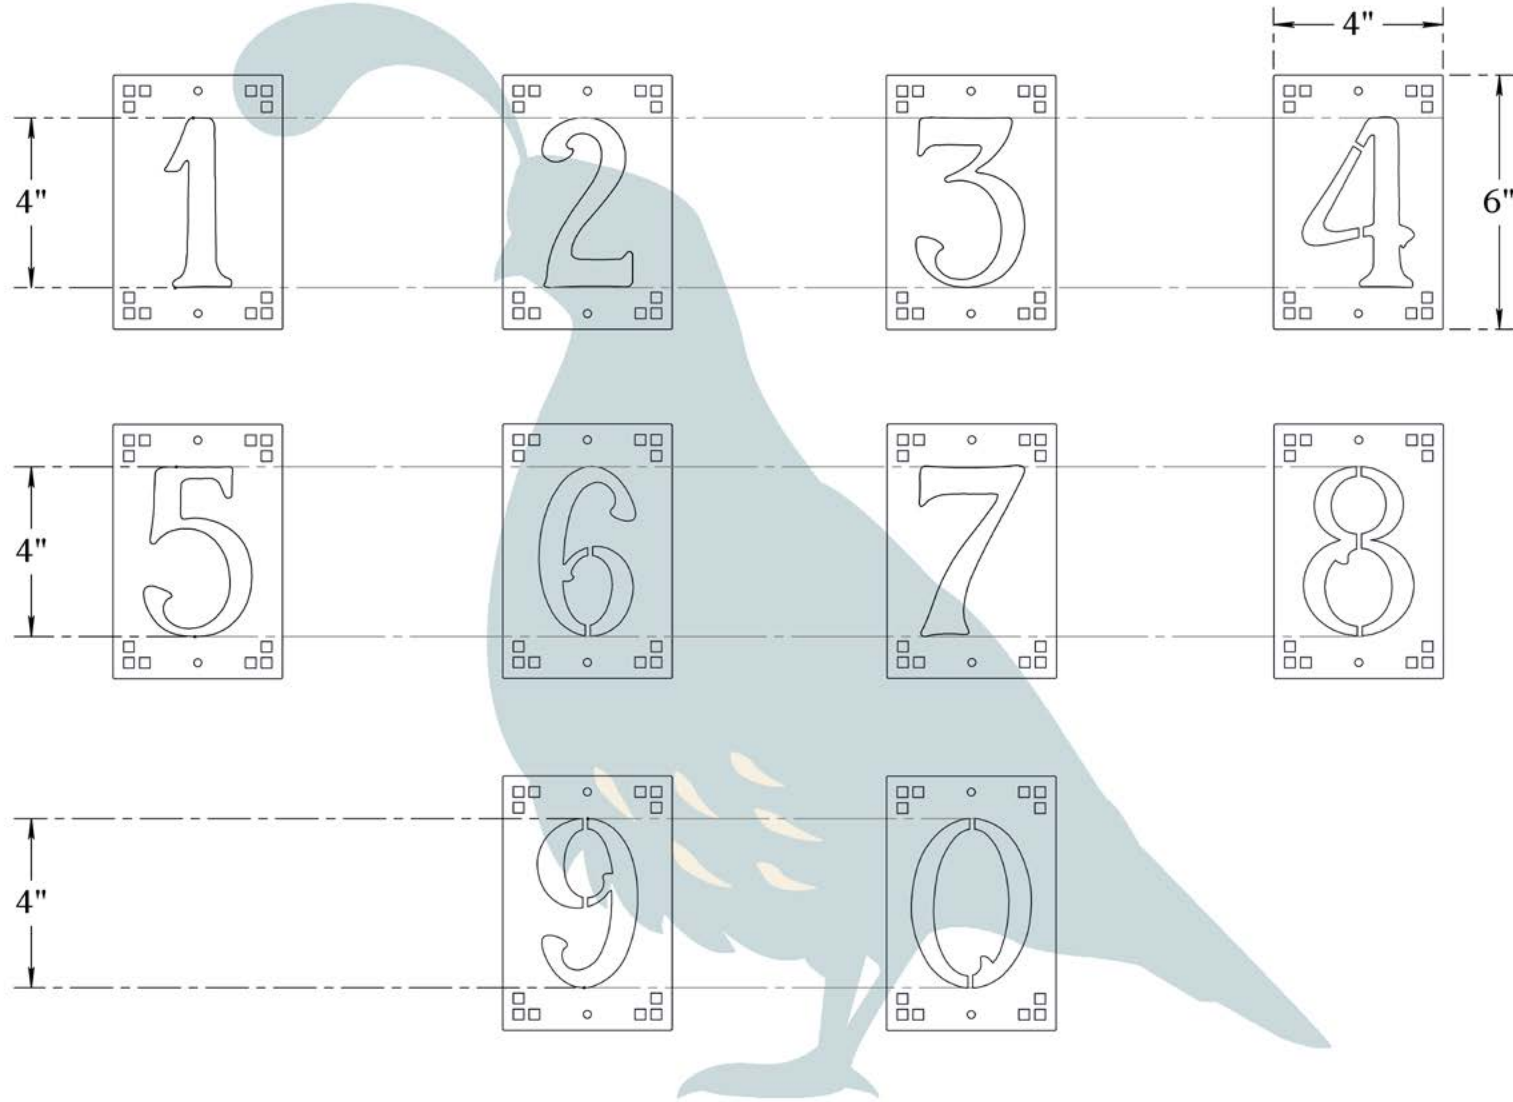

# House Number Plaques

## DIMENSIONS

Width	4"
Height	6"
Material Thickness	1/8"
Number Height	4"

## ADDITIONAL INFORMATION

Manufacturer	Old California
Material	Brass
Optional 3/8" Spacer	Supplied

**MOUNTING INSTRUCTIONS • Address Number Plaque**