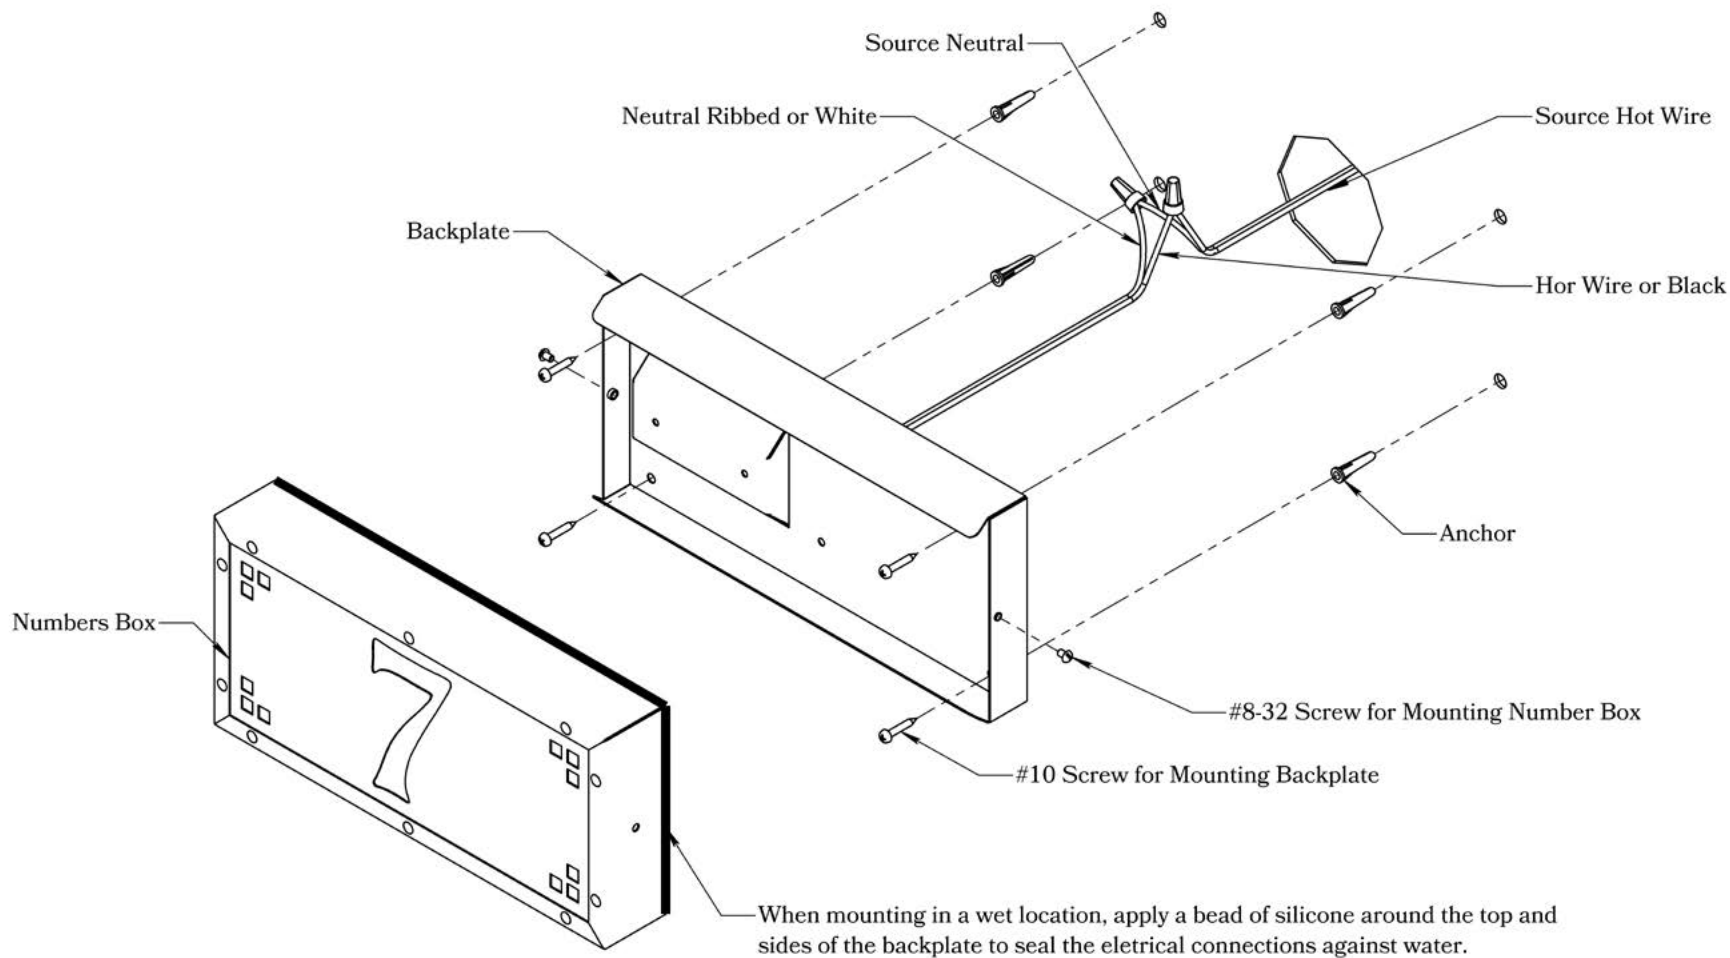

MOUNTING INSTRUCTIONS • Illuminated House Number-12V

CAUTION—DISCONNECT POWER

Always shut off power when installing or repairing this (or any other) electrical appliance. Failure to do so may result in severe injury or death. This product must be installed in accordance with applicable installation codes by a person familiar with the construction and operation of the product, and the hazards involved.