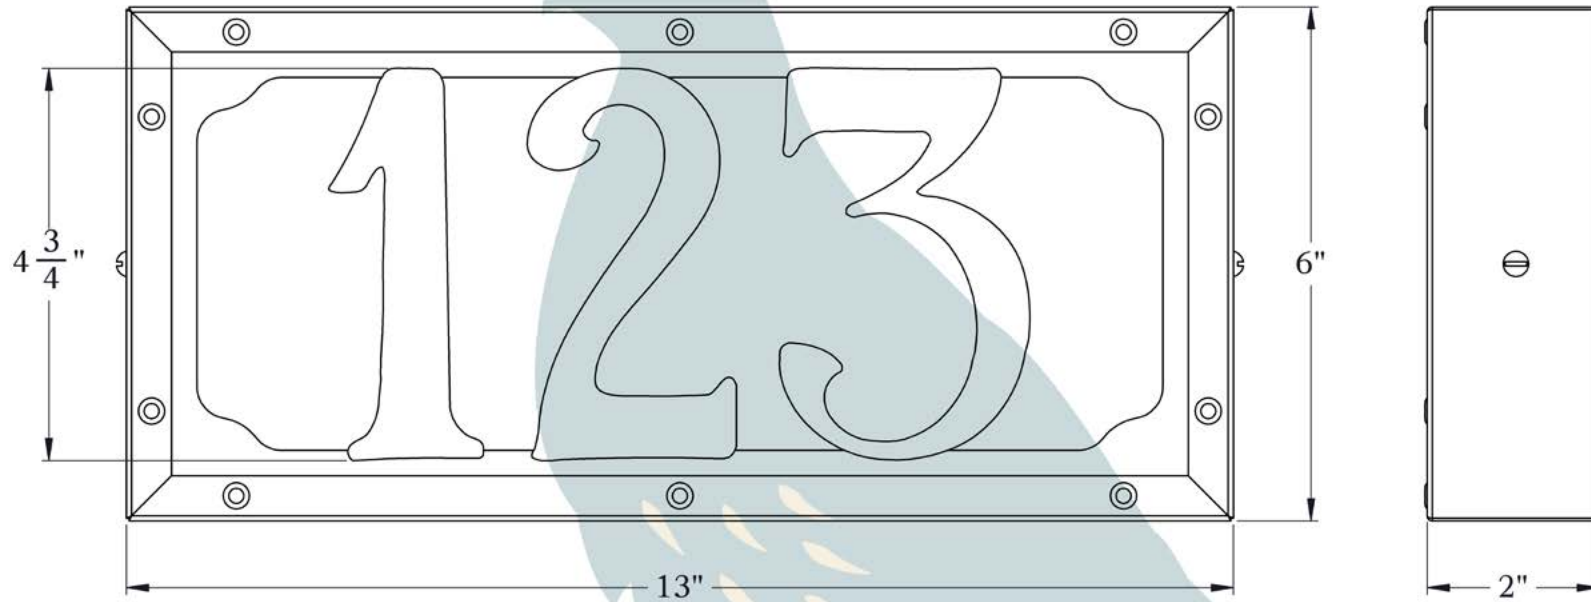

THE WILLOWGLEN SERIES  
**Illuminated House Numbers**  
FOR ONE, TWO OR THREE DIGIT ADDRESSES

FITS ONE, TWO OR THREE-DIGIT ADDRESS NUMBERS

## DIMENSIONS

Width	13"
Height	6"
Projections	2"
Number Height	4 3/4"