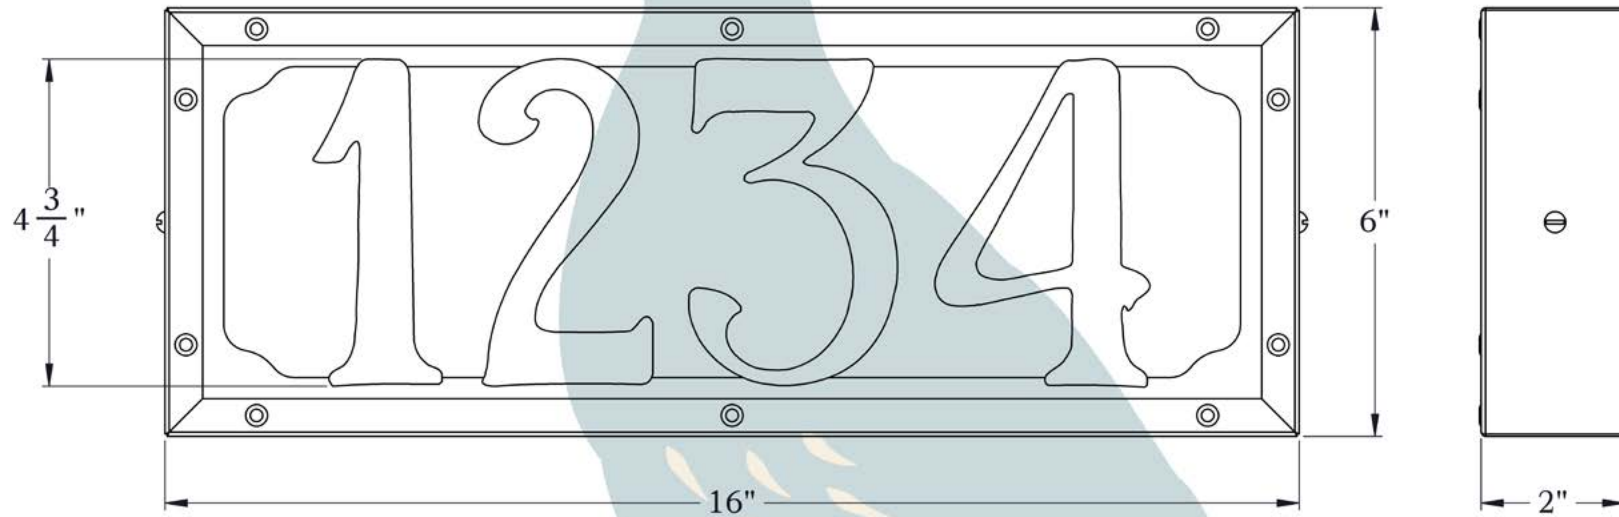

FITS FOUR-DIGIT ADDRESS NUMBERS ONLY

975 N ENTERPRISE ST • ORANGE, CA 92867

PRODUCT No.	AF-L11
TITLE	Willowglen
UL RATING	Not Rated

MAX WATTAGE	4W
VOLTAGE	12V or 120V

PROPRIETARY AND CONFIDENTIAL
The information contained in this drawing is the sole property of Old California. Any reproduction in part or as a whole without written permission from Old California is prohibited.