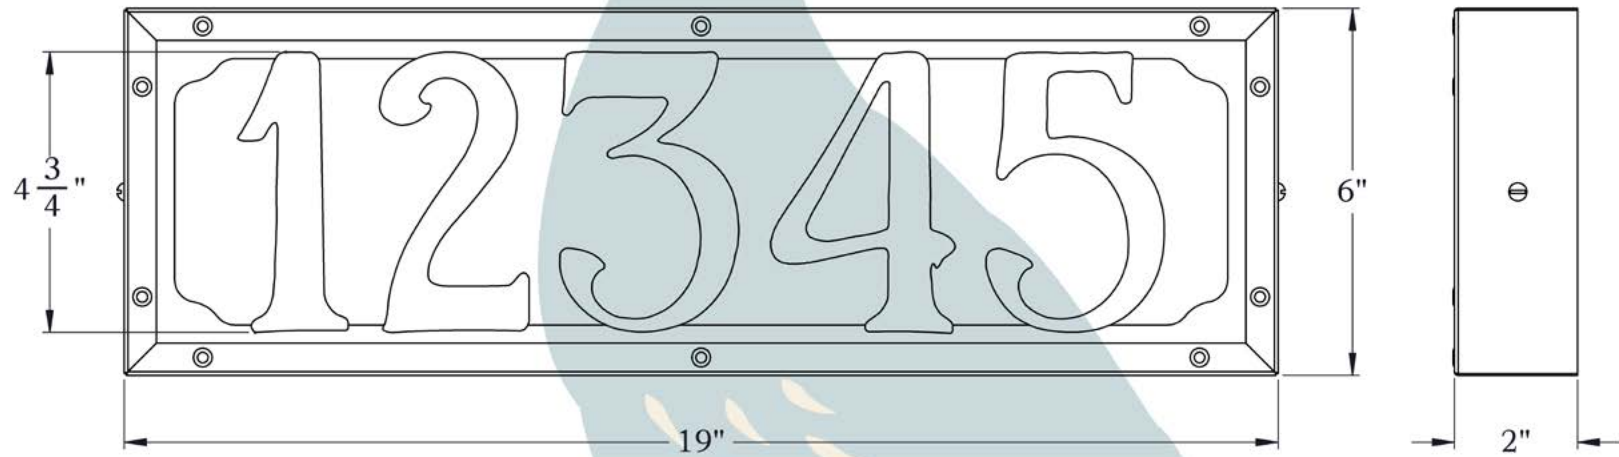

THE WILLOWGLEN SERIES
Illuminated House Numbers
FOR ADDRESSES WITH FIVE DIGITS

FITS FIVE-DIGIT ADDRESS NUMBERS ONLY

975 N ENTERPRISE ST • ORANGE, CA 92867

PRODUCT No.	AF-L12
TITLE	Willowglen
UL RATING	Not Rated

MAX WATTAGE	5W
VOLTAGE	12V or 120V

PROPRIETARY AND CONFIDENTIAL
The information contained in this drawing is the sole property of Old California. Any reproduction in part or as a whole without written permission from Old California is prohibited.

DIMENSIONS

Width	19"
Height	6"
Projections	2"
Number Height	4 3/4"

ELECTRICAL SPECS

Voltage	12V or 120V
LED	Integrated
Wattage	5 Watts
On/Off Switch	Not Supplied

ADDITIONAL INFORMATION

Manufacturer	Old California
Material	Brass