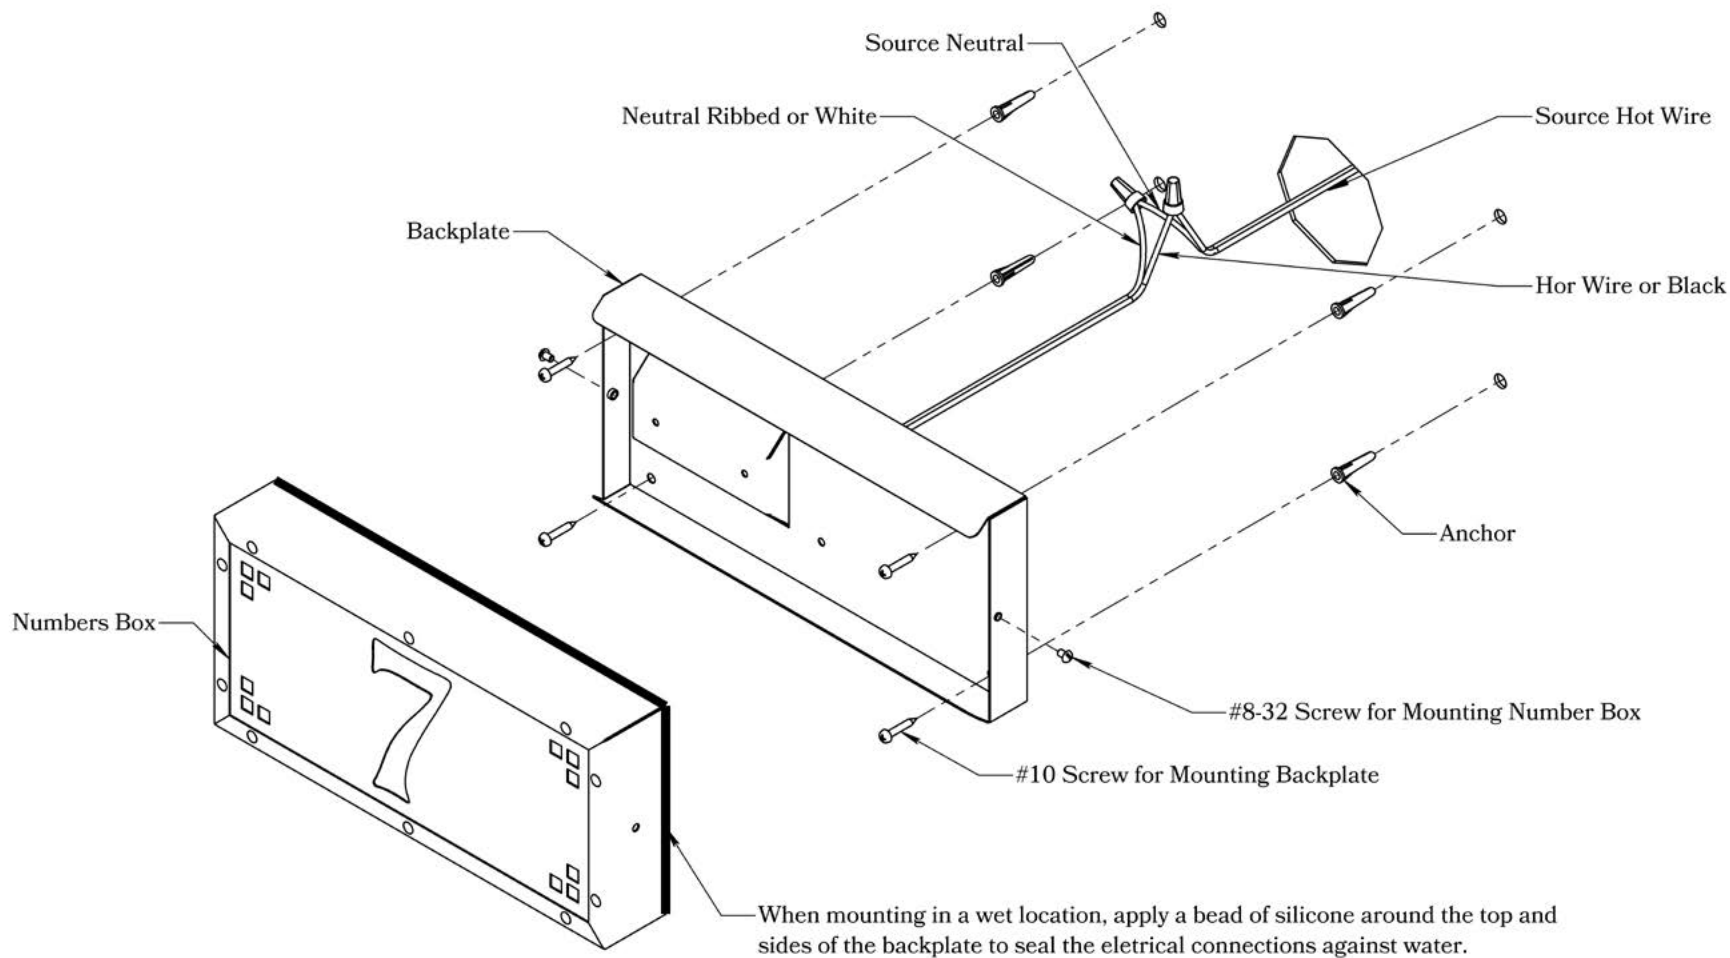

DIMENSIONS

Width	19"
Height	6"
Projections	2"
Number Height	4 3/4"

ELECTRICAL SPECS

Voltage	12V or 120V
LED	Integrated
Wattage	5 Watts
On/Off Switch	Not Supplied

ADDITIONAL INFORMATION

Manufacturer	Old California
Material	Brass

MOUNTING INSTRUCTIONS • Illuminated House Number-12V

CAUTION—DISCONNECT POWER

Always shut off power when installing or repairing this (or any other) electrical appliance. Failure to do so may result in severe injury or death. This product must be installed in accordance with applicable installation codes by a person familiar with the construction and operation of the product, and the hazards involved.