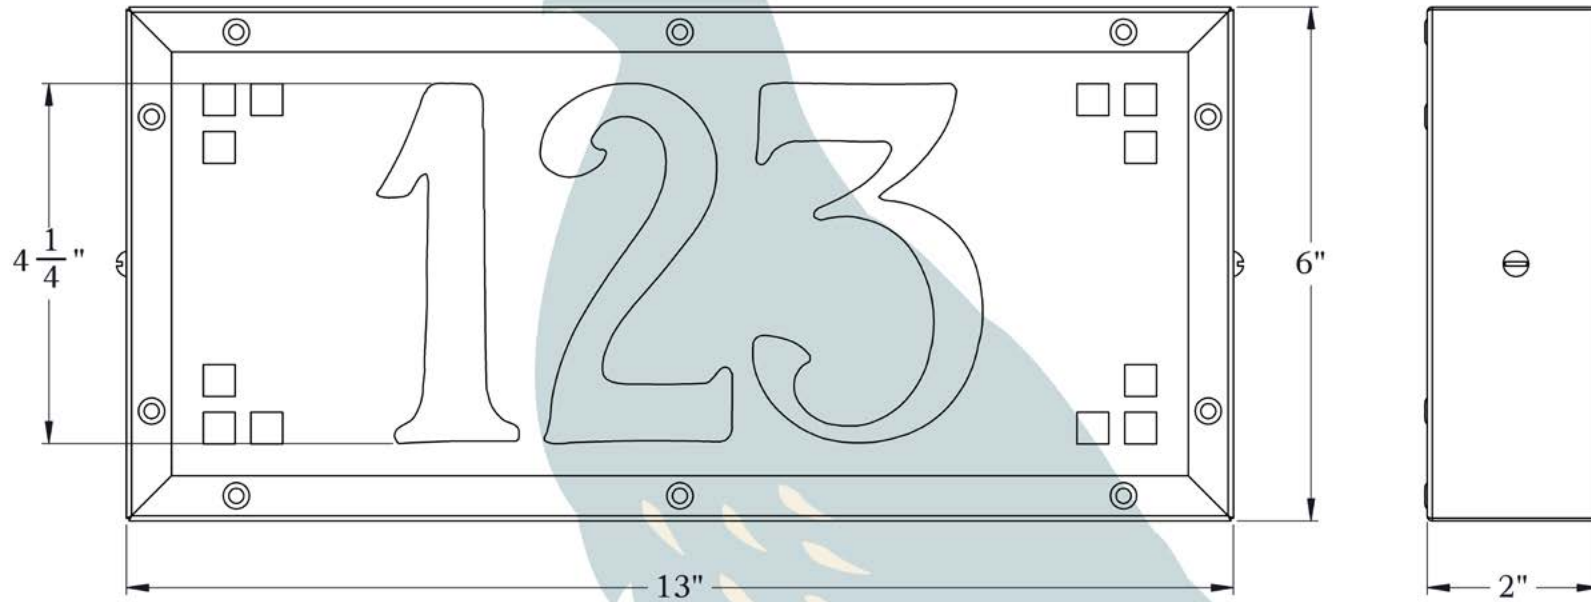

# Illuminated House Numbers

FOR ONE, TWO OR THREE DIGIT ADDRESSES

OLD  
CALIFORNIA  
FINE LIGHTING &  
HOME GOODS

FITS ONE, TWO OR THREE-DIGIT ADDRESS NUMBERS ONLY

975 N ENTERPRISE ST • ORANGE, CA 92867

PRODUCT No.	AF-L20
TITLE	Pasadena
UL RATING	Not Rated

MAX WATTAGE	3W
VOLTAGE	12V or 120V

**PROPRIETARY AND CONFIDENTIAL**  
The information contained in this drawing is the sole property of Old California. Any reproduction in part or as a whole without written permission from Old California is prohibited.

## DIMENSIONS

Width	13"
Height	6"
Projections	2"
Number Height	4 1/4"