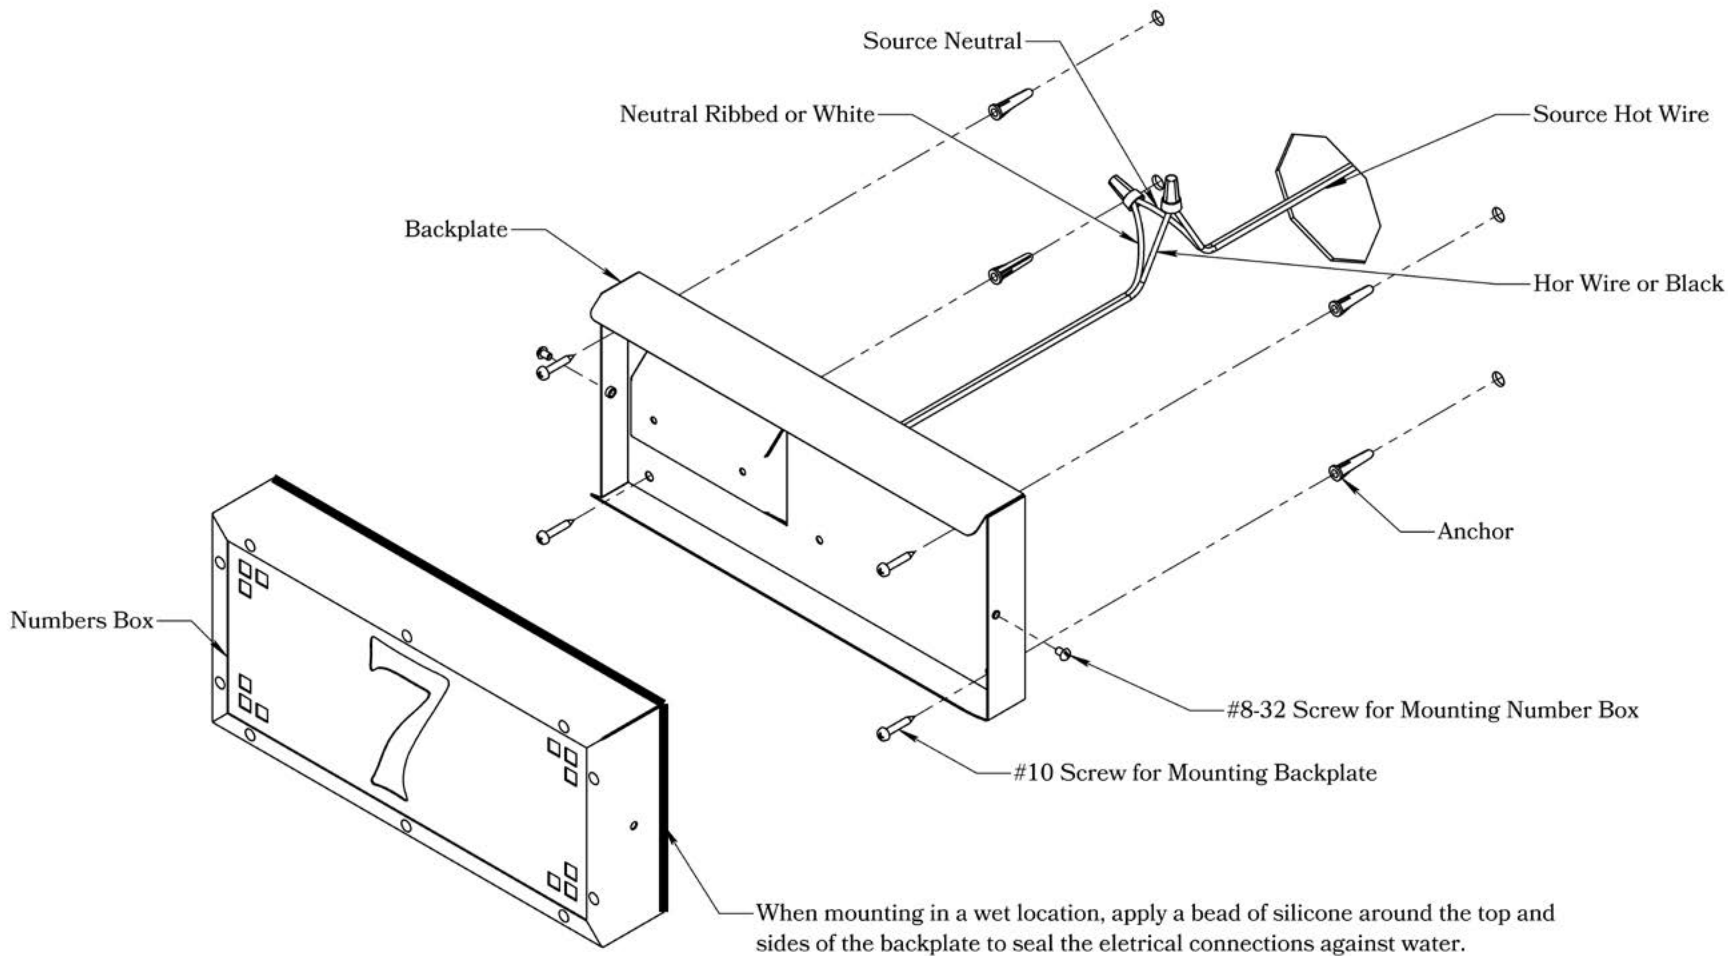

THE PASADENA SERIES
Illuminated House Numbers
FOR ADDRESSES WITH FOUR DIGITS

OLD CALIFORNIA
FINE LIGHTING &
HOME GOODS

FITS FOUR-DIGIT ADDRESS NUMBERS ONLY

DIMENSIONS

Width	16"
Height	6"
Projections	2"
Number Height	4 1/4"

ELECTRICAL SPECS

Voltage	12V or 120V
LED	Integrated
Wattage	4 Watts
On/Off Switch	Not Supplied

ADDITIONAL INFORMATION

Manufacturer	Old California
Material	Brass

MOUNTING INSTRUCTIONS • Illuminated House Number-12V