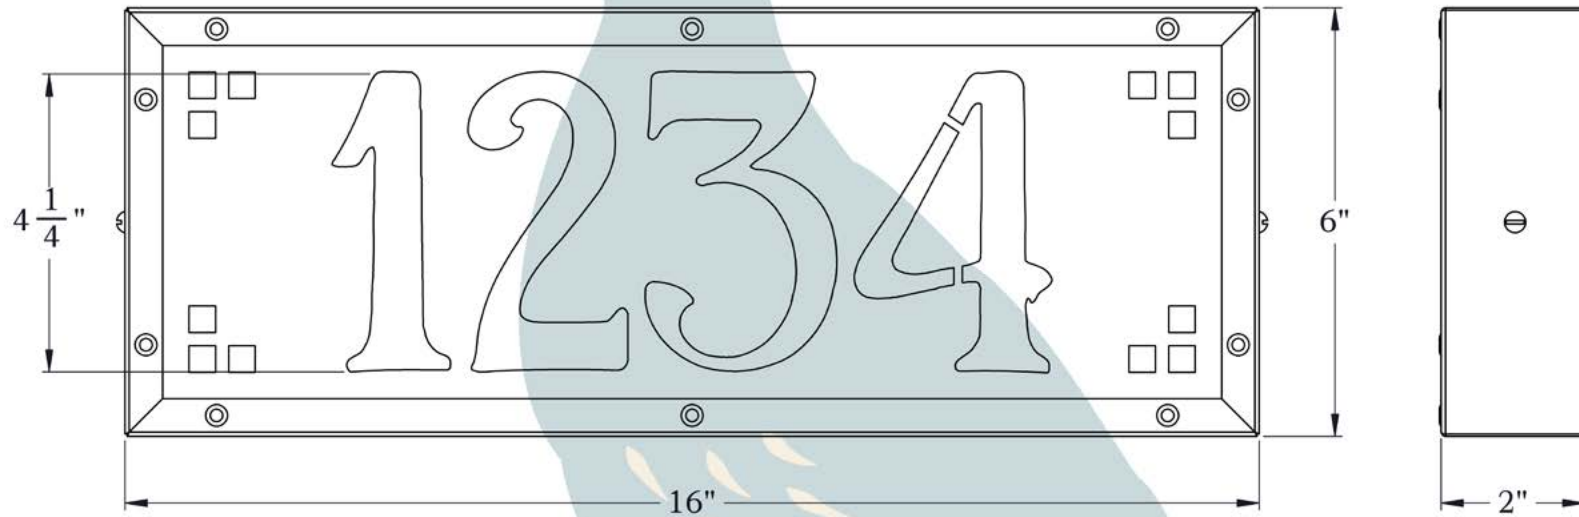

THE PASADENA SERIES
Illuminated House Numbers
FOR ADDRESSES WITH FOUR DIGITS

OLD CALIFORNIA
FINE LIGHTING &
HOME GOODS

FITS FOUR-DIGIT ADDRESS NUMBERS ONLY

DIMENSIONS

Width	16"
Height	6"
Projections	2"
Number Height	4 1/4"

ELECTRICAL SPECS

Voltage	12V or 120V
LED	Integrated
Wattage	4 Watts
On/Off Switch	Not Supplied

ADDITIONAL INFORMATION

Manufacturer	Old California
Material	Brass

MOUNTING INSTRUCTIONS • Illuminated House Number-12V