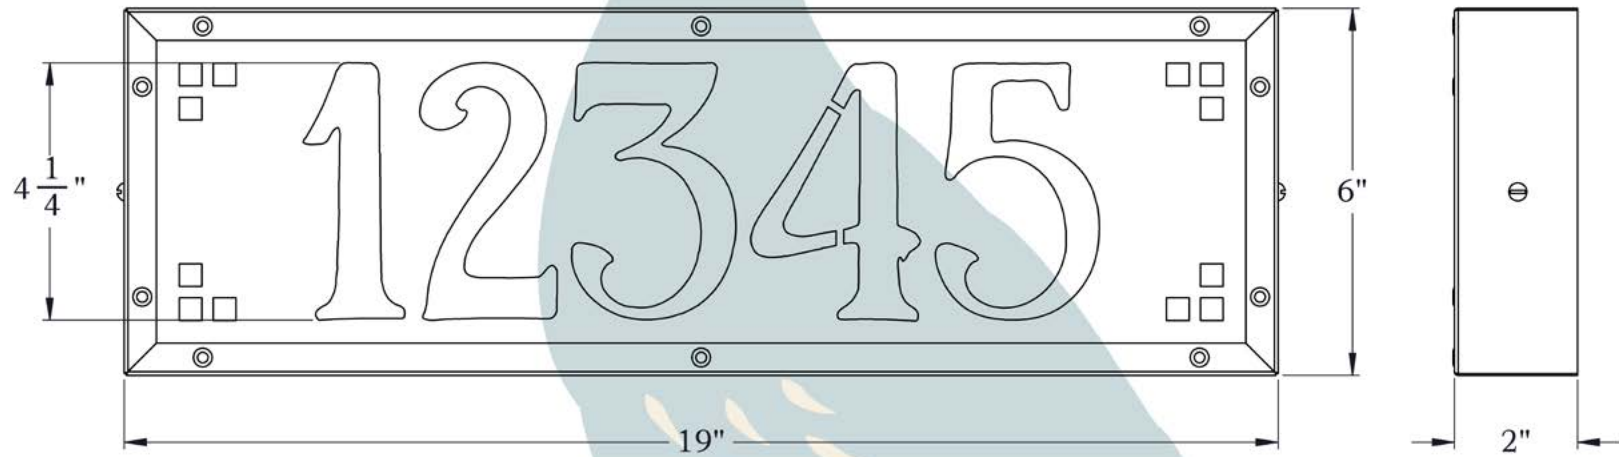

FITS FIVE-DIGIT ADDRESS NUMBERS ONLY

975 N ENTERPRISE ST • ORANGE, CA 92867

PRODUCT No.	AF-L22
TITLE	Pasadena
UL RATING	Not Rated

MAX WATTAGE	5W
VOLTAGE	12V or 120V

PROPRIETARY AND CONFIDENTIAL
The information contained in this drawing is the sole property of Old California. Any reproduction in part or as a whole without written permission from Old California is prohibited.