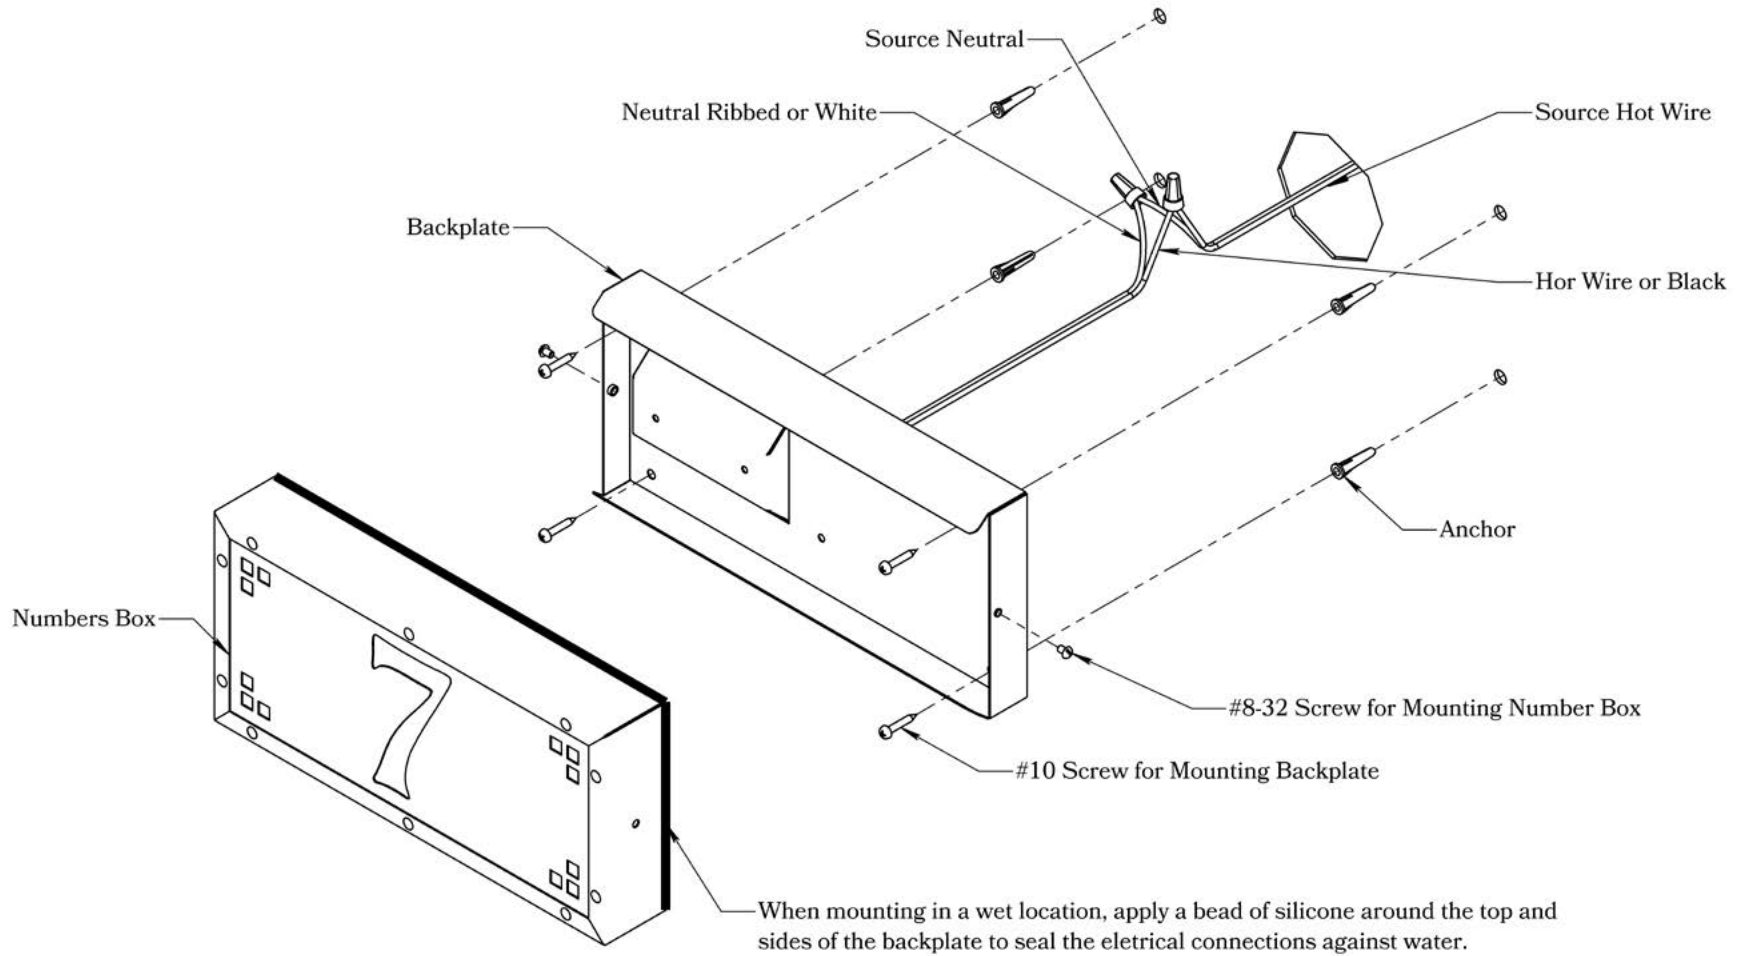

THE PASADENA SERIES
**Vertical Illuminated
House Numbers**
FOR ONE OR TWO DIGIT ADDRESSES

**OLD
CALIFORNIA**
FINE LIGHTING &
HOME GOODS

DIMENSIONS

Width	6"
Height	13"
Projections	2"
Number Height	3 3/4"

ELECTRICAL SPECS

Voltage	12V or 120V
LED	Integrated
Wattage	3 Watts
On/Off Switch	Not Supplied

ADDITIONAL INFORMATION

Manufacturer	Old California
Material	Brass

MOUNTING INSTRUCTIONS • Illuminated House Number-12V

**CAUTION—DISCONNECT POWER**