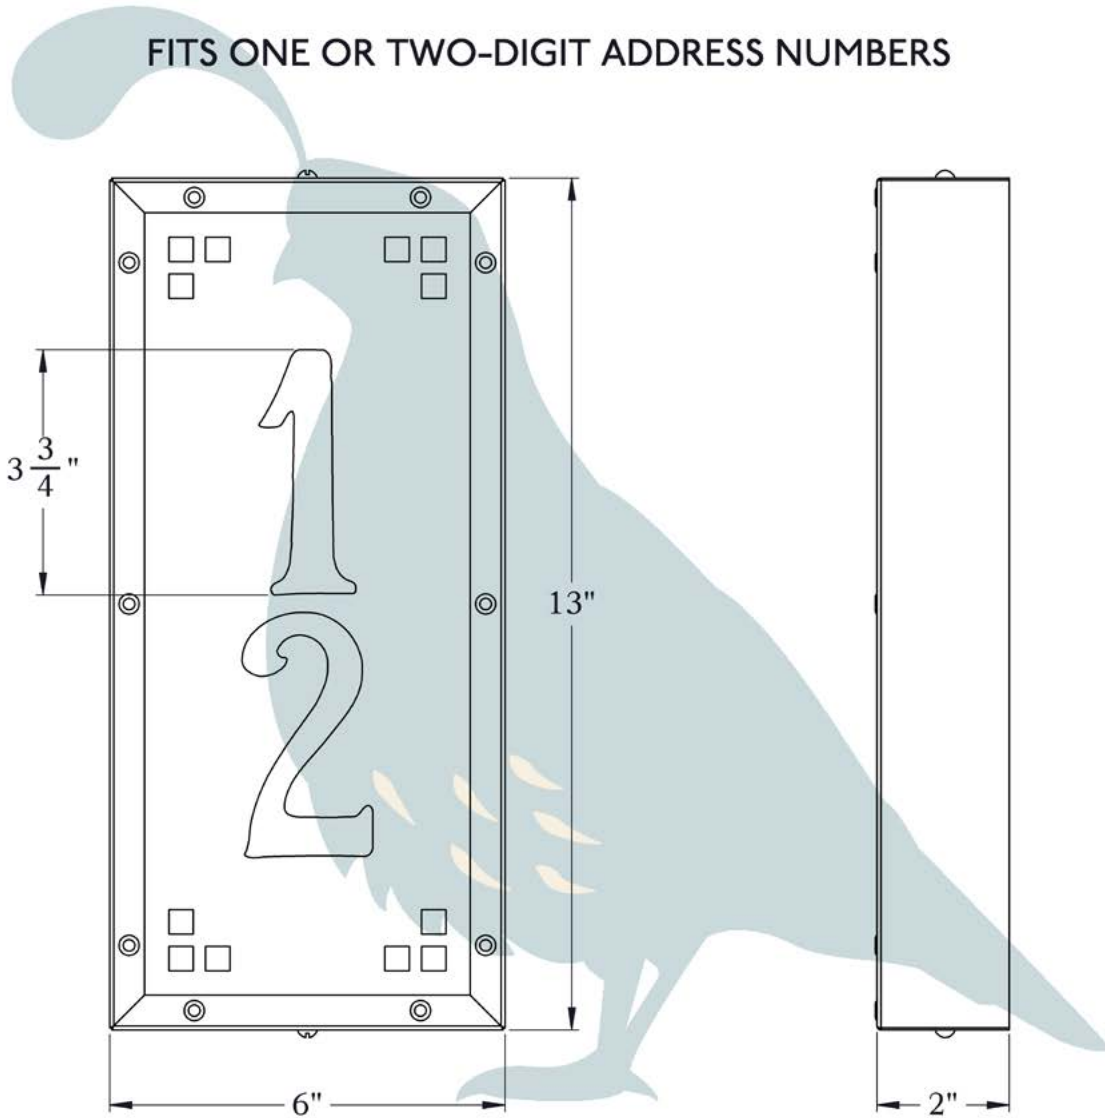

THE PASADENA SERIES
**Vertical Illuminated
House Numbers**
FOR ONE OR TWO DIGIT ADDRESSES

**OLD
CALIFORNIA**
FINE LIGHTING &
HOME GOODS

DIMENSIONS

Width	6"
Height	13"
Projections	2"
Number Height	3 3/4"

ELECTRICAL SPECS

Voltage	12V or 120V
LED	Integrated
Wattage	3 Watts
On/Off Switch	Not Supplied

ADDITIONAL INFORMATION

Manufacturer	Old California
Material	Brass

MOUNTING INSTRUCTIONS • Illuminated House Number-12V

**CAUTION—DISCONNECT POWER**