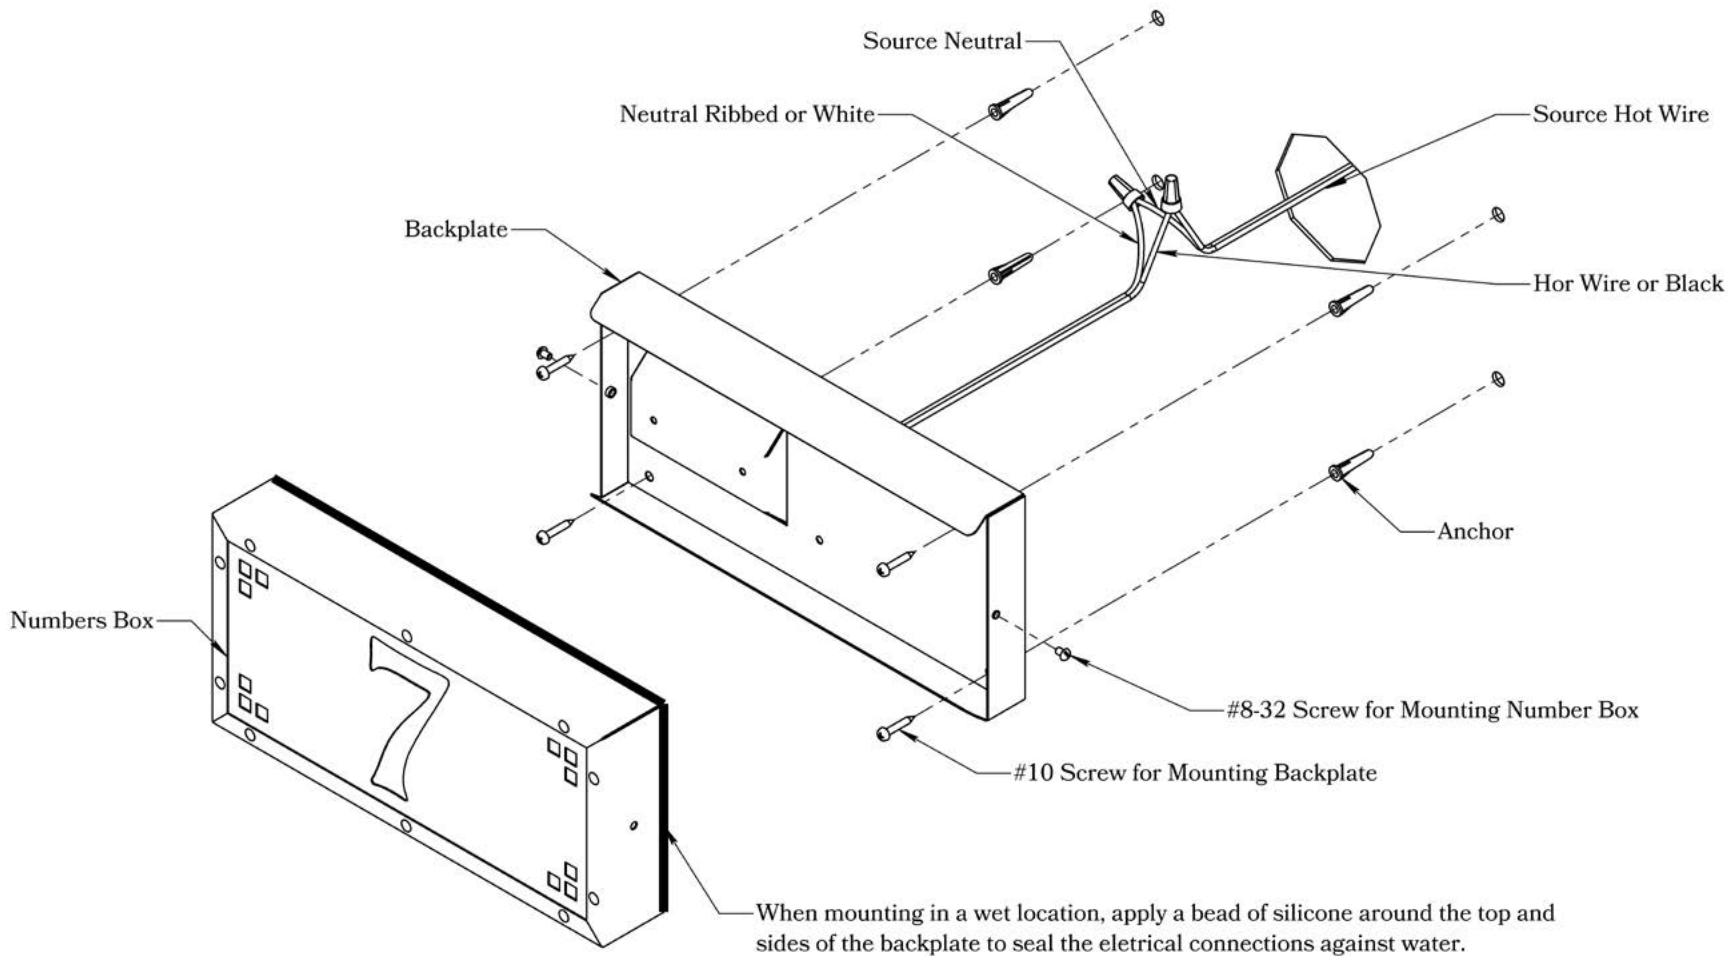

THE PASADENA SERIES
**Vertical Illuminated
House Numbers**
FOR ADDRESSES WITH THREE DIGITS

OLD CALIFORNIA
FINE LIGHTING &
HOME GOODS

FITS THREE-DIGIT ADDRESS NUMBERS ONLY

DIMENSIONS

Width	6"
Height	16"
Projections	2"
Number Height	3 3/4"

ELECTRICAL SPECS

Voltage	12V or 120V
LED	Integrated
Wattage	4 Watts
On/Off Switch	Not Supplied

ADDITIONAL INFORMATION

Manufacturer	Old California
Material	Brass

MOUNTING INSTRUCTIONS • Illuminated House Number-12V