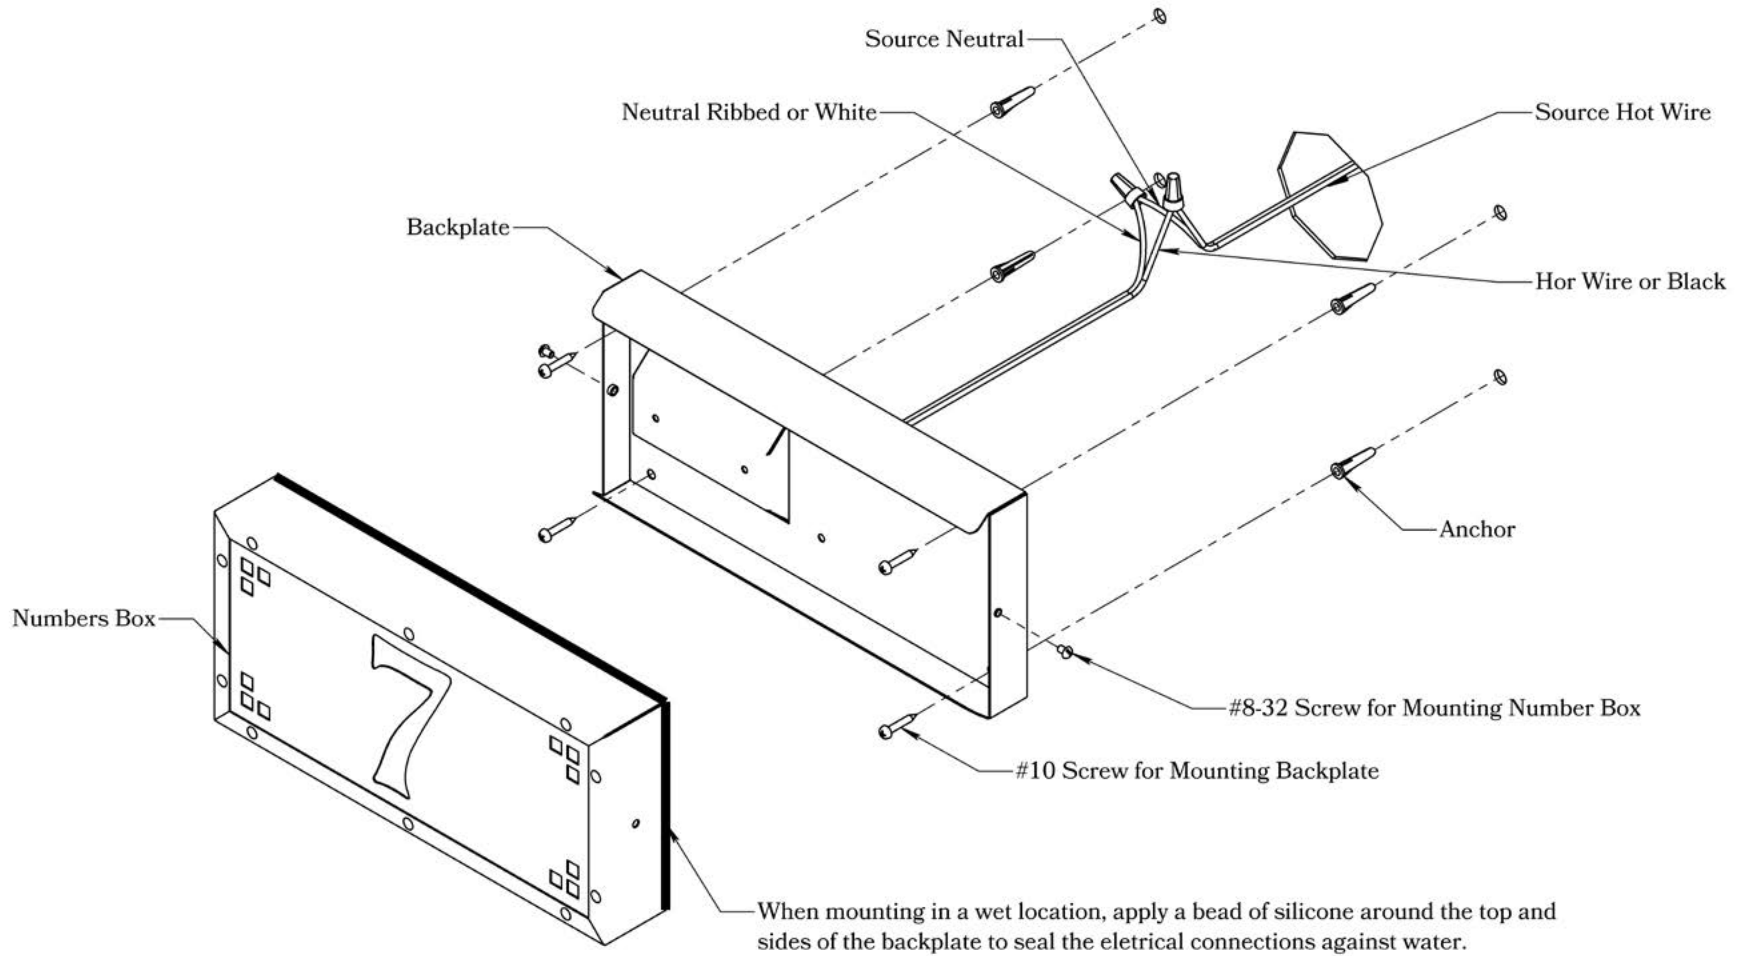

MOUNTING INSTRUCTIONS • Illuminated House Number-120V

CAUTION—DISCONNECT POWER

Always shut off power when installing or repairing this (or any other) electrical appliance. Failure to do so may result in severe injury or death. This product must be installed in accordance with applicable installation codes by a person familiar with the construction and operation of the product, and the hazards involved.