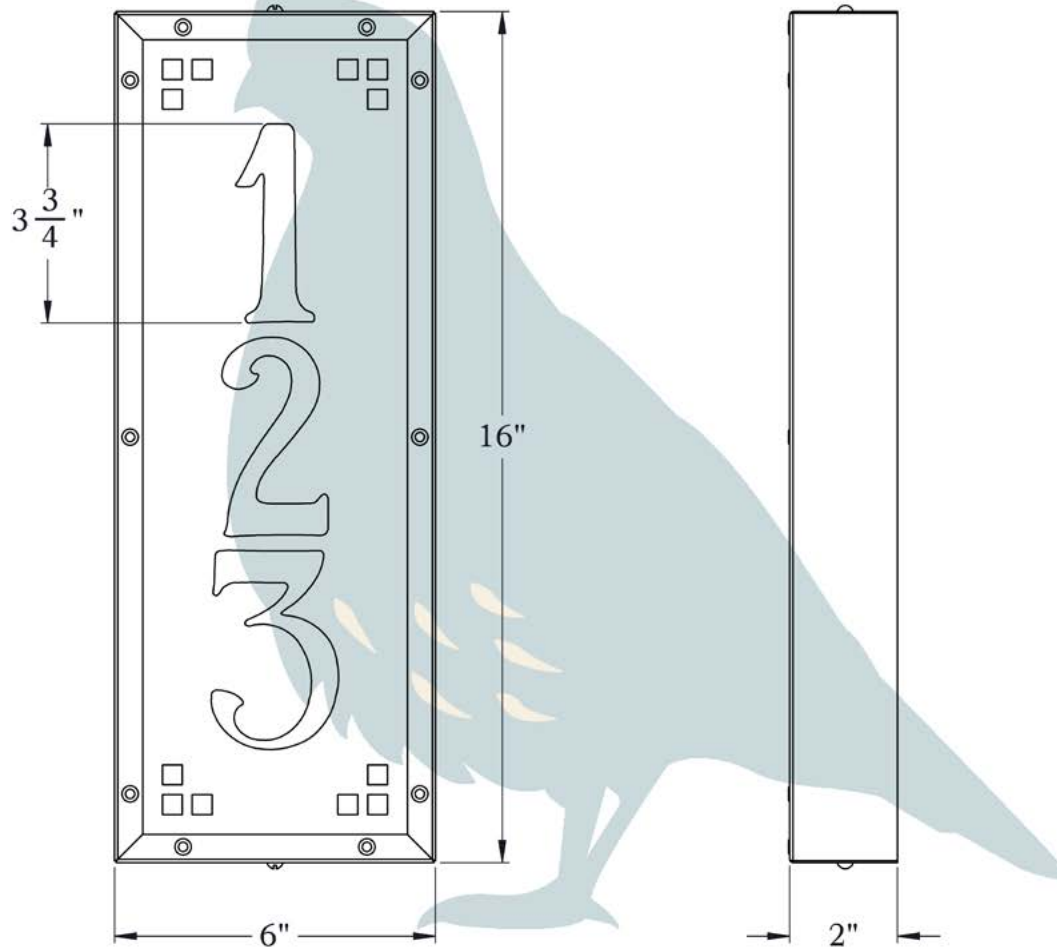

THE PASADENA SERIES
**Vertical Illuminated
House Numbers**
FOR ADDRESSES WITH THREE DIGITS

OLD CALIFORNIA
FINE LIGHTING &
HOME GOODS

FITS THREE-DIGIT ADDRESS NUMBERS ONLY

DIMENSIONS

Width	6"
Height	16"
Projections	2"
Number Height	3 3/4"

ELECTRICAL SPECS

Voltage	12V or 120V
LED	Integrated
Wattage	4 Watts
On/Off Switch	Not Supplied

ADDITIONAL INFORMATION

Manufacturer	Old California
Material	Brass

MOUNTING INSTRUCTIONS • Illuminated House Number-12V