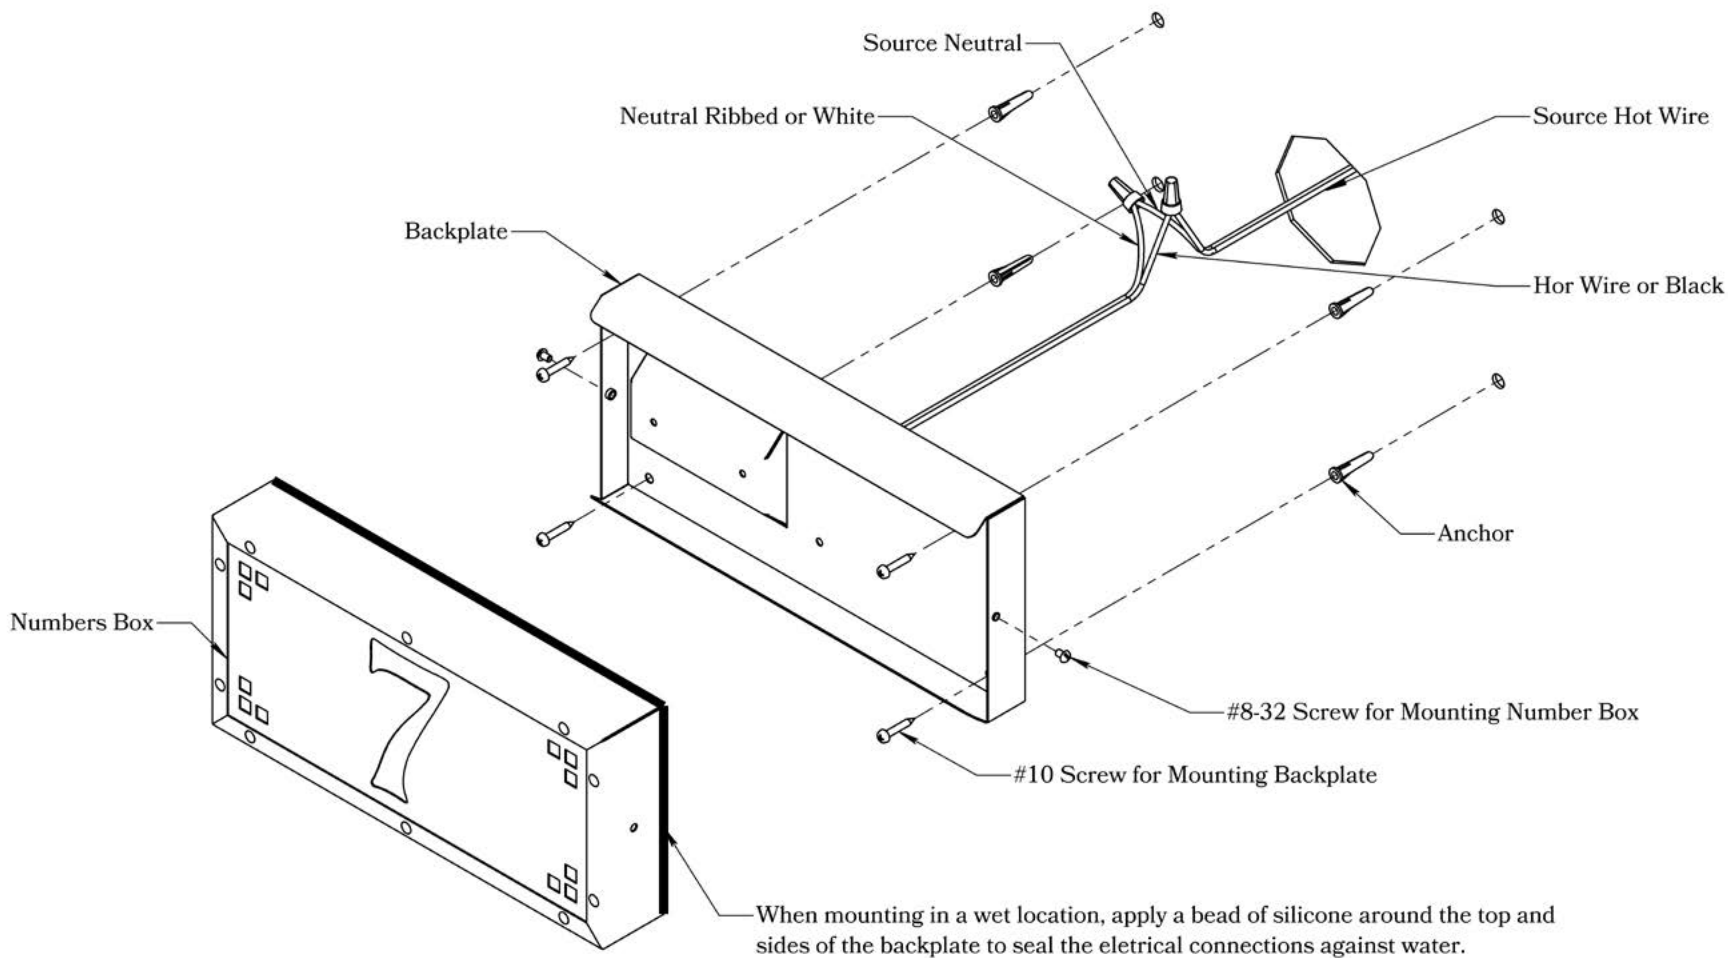

THE PASADENA SERIES
**Vertical Illuminated
House Numbers**
FOR ADDRESSES WITH FOUR DIGITS

OLD CALIFORNIA
FINE LIGHTING &
HOME GOODS

FITS FOUR-DIGIT ADDRESS NUMBERS ONLY

DIMENSIONS

Width	6"
Height	19"
Projections	2"
Number Height	3 3/4"

ELECTRICAL SPECS

Voltage	12V or 120V
LED	Integrated
Wattage	5 Watts
On/Off Switch	Not Supplied

ADDITIONAL INFORMATION

Manufacturer	Old California
Material	Brass

MOUNTING INSTRUCTIONS • Illuminated House Number-12V