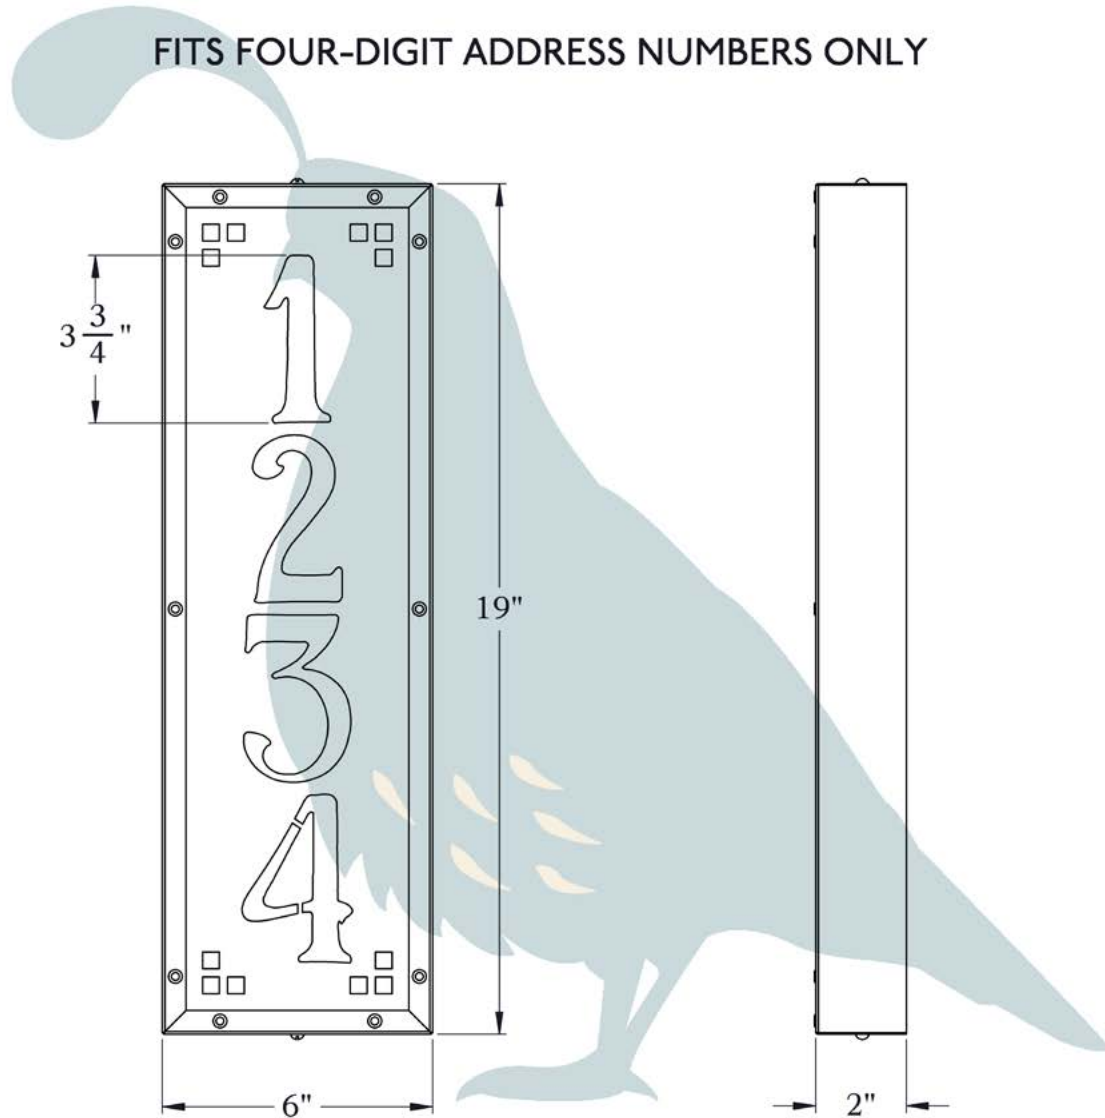

THE PASADENA SERIES
**Vertical Illuminated
House Numbers**
FOR ADDRESSES WITH FOUR DIGITS

OLD CALIFORNIA
FINE LIGHTING &
HOME GOODS

FITS FOUR-DIGIT ADDRESS NUMBERS ONLY

DIMENSIONS

Width	6"
Height	19"
Projections	2"
Number Height	3 3/4"

ELECTRICAL SPECS

Voltage	12V or 120V
LED	Integrated
Wattage	5 Watts
On/Off Switch	Not Supplied

ADDITIONAL INFORMATION

Manufacturer	Old California
Material	Brass

MOUNTING INSTRUCTIONS • Illuminated House Number-12V