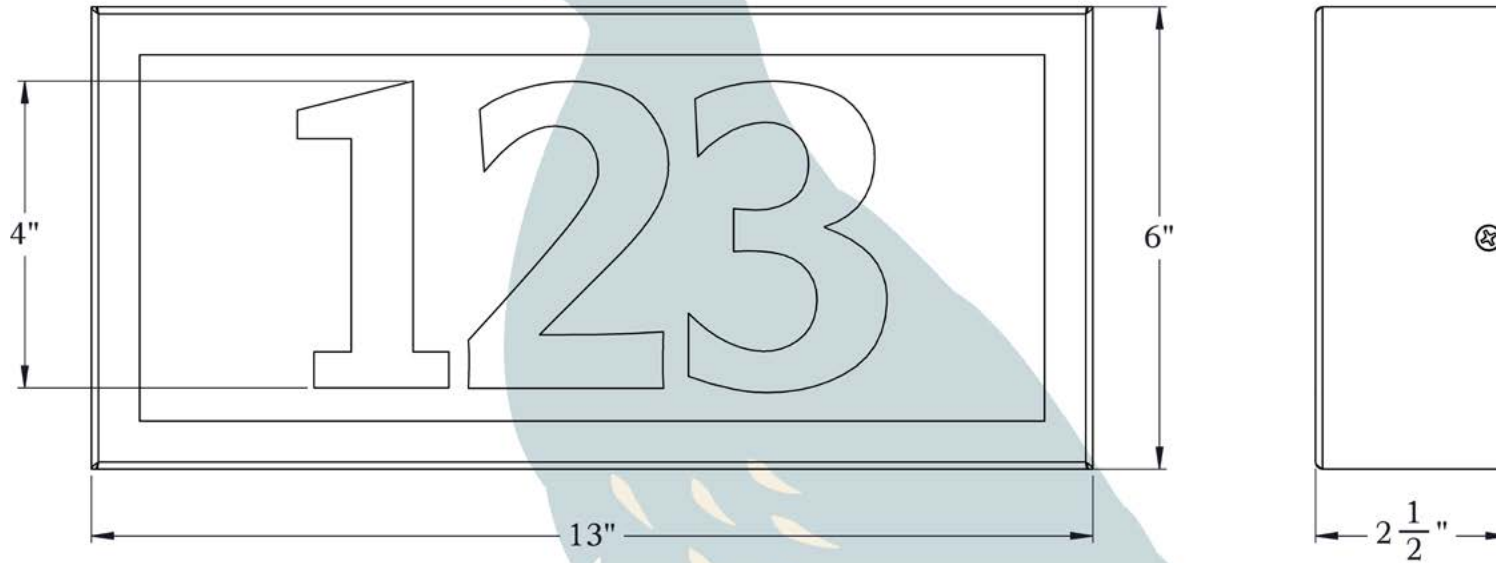

THE LEXINGTON SERIES
Illuminated House Numbers
FOR ONE, TWO OR THREE DIGIT ADDRESSES

OLD CALIFORNIA
FINE LIGHTING &
HOME GOODS

FITS ONE, TWO OR THREE-DIGIT ADDRESS NUMBERS

975 N ENTERPRISE ST • ORANGE, CA 92867

PRODUCT No.	AF-L50B
TITLE	Lexington
UL RATING	Not Rated

MAX WATTAGE	3W
VOLTAGE	12V or 120V

PROPRIETARY AND CONFIDENTIAL
The information contained in this drawing is the sole property of Old California. Any reproduction in part or as a whole without written permission from Old California is prohibited.

DIMENSIONS

Width	13"
Height	6"
Projections	2 1/2"
Number Height	4"

ELECTRICAL SPECS

Width	12V or 120V
Height	Integrated
Projections	3 Watts
Number Height	Not Supplied

ADDITIONAL INFORMATION

Manufacturer	Old California
Material	Brass