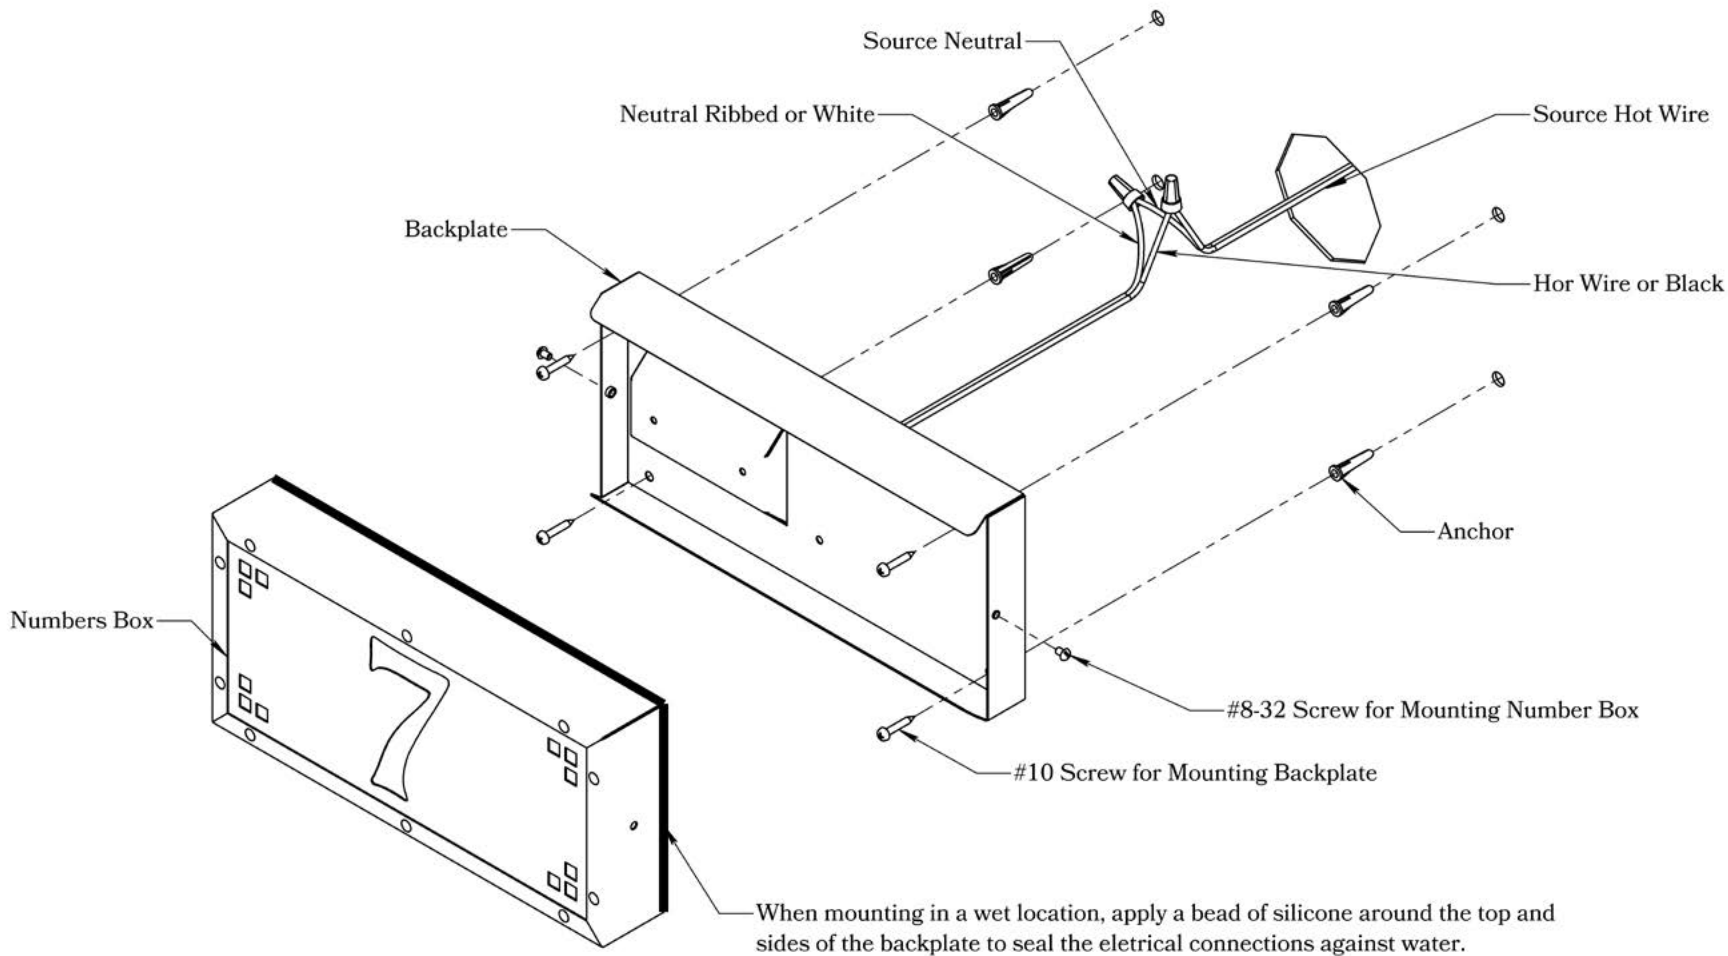

DIMENSIONS

Width	13"
Height	6"
Projections	2 1/2"
Number Height	4"

ELECTRICAL SPECS

Width	12V or 120V
Height	Integrated
Projections	3 Watts
Number Height	Not Supplied

ADDITIONAL INFORMATION

Manufacturer	Old California
Material	Brass

MOUNTING INSTRUCTIONS • Illuminated House Number-12V

CAUTION—DISCONNECT POWER

Always shut off power when installing or repairing this (or any other) electrical appliance. Failure to do so may result in severe injury or death. This product must be installed in accordance with applicable installation codes by a person familiar with the construction and operation of the product, and the hazards involved.