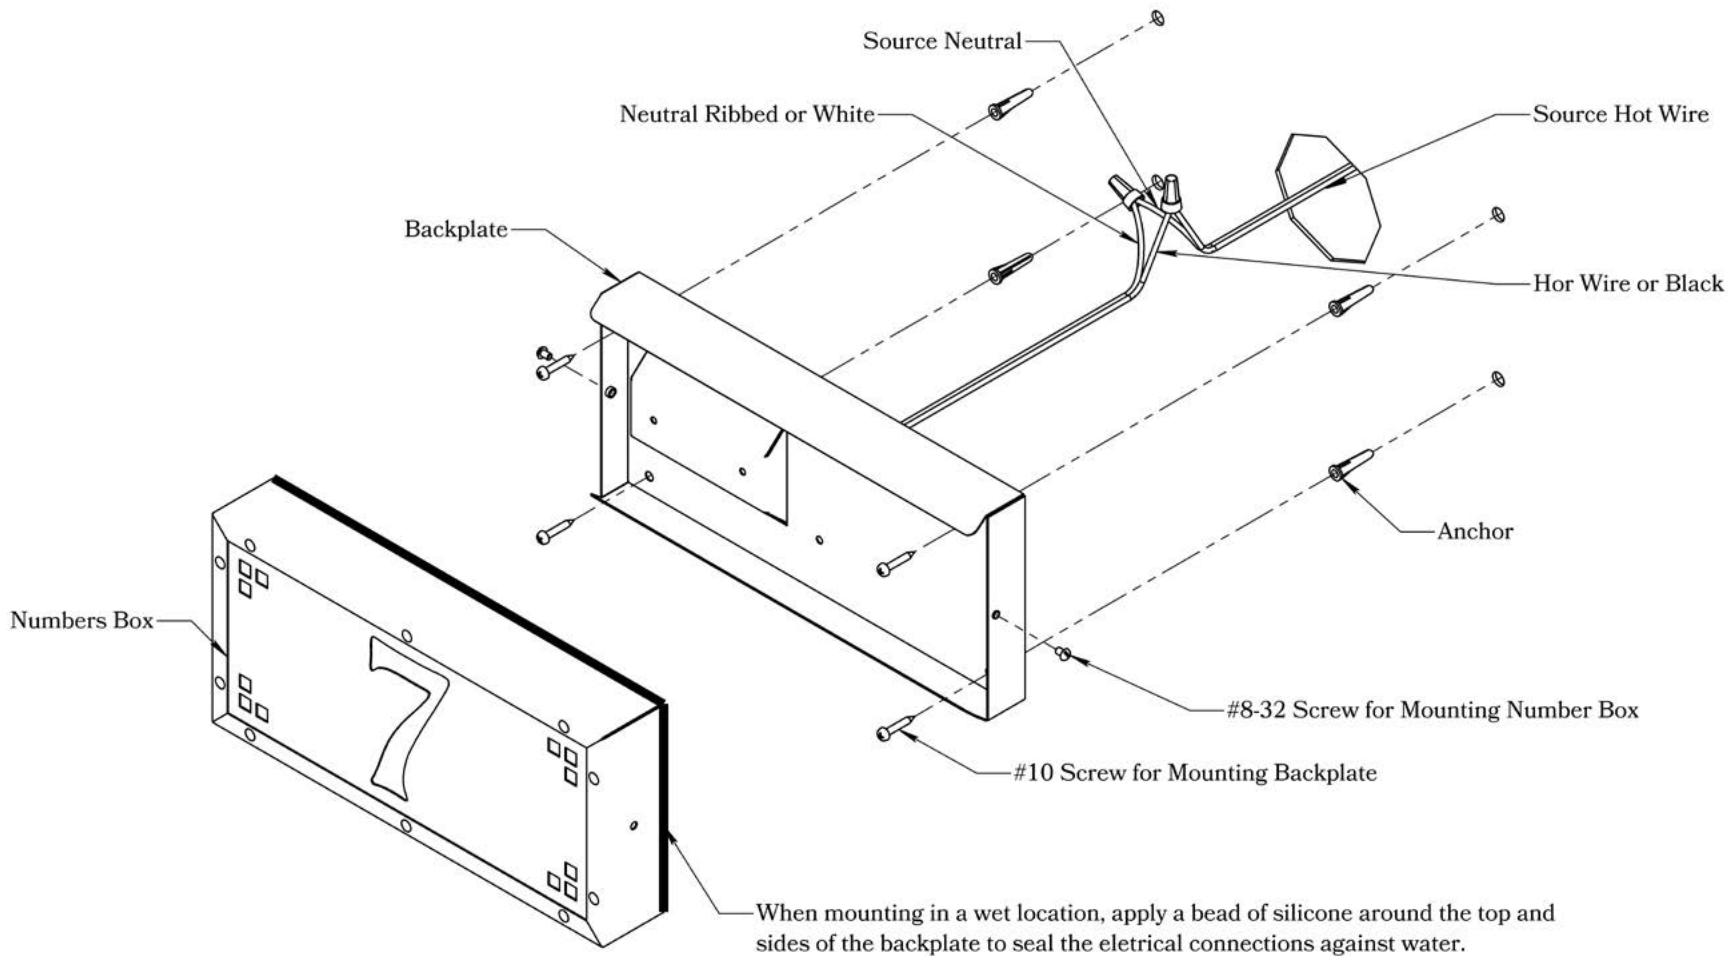

DIMENSIONS

Width	16 1/4"
Height	6"
Projections	2 1/2"
Number Height	4"

ELECTRICAL SPECS

Width	12V or 120V
Height	Integrated
Projections	4 Watts
Number Height	Not Supplied

ADDITIONAL INFORMATION

Manufacturer	Old California
Material	Brass

MOUNTING INSTRUCTIONS • Illuminated House Number-12V

CAUTION—DISCONNECT POWER

Always shut off power when installing or repairing this (or any other) electrical appliance. Failure to do so may result in severe injury or death. This product must be installed in accordance with applicable installation codes by a person familiar with the construction and operation of the product, and the hazards involved.