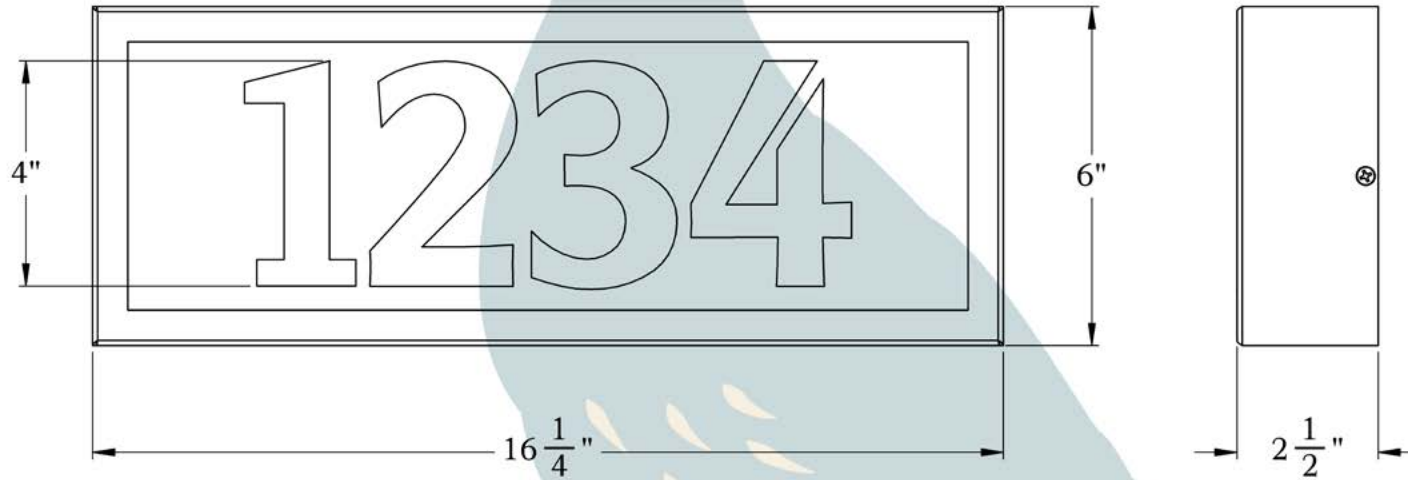

THE LEXINGTON SERIES
Illuminated House Numbers
FOR ADDRESSES WITH FOUR DIGITS

FITS FOUR-DIGIT ADDRESS NUMBERS ONLY

975 N ENTERPRISE ST • ORANGE, CA 92867

PRODUCT No.	AF-L51B
TITLE	Lexington
UL RATING	Not Rated

MAX WATTAGE	4W
VOLTAGE	12V or 120V

PROPRIETARY AND CONFIDENTIAL
The information contained in this drawing is the sole property of Old California. Any reproduction in part or as a whole without written permission from Old California is prohibited.

DIMENSIONS

Width	16 1/4"
Height	6"
Projections	2 1/2"
Number Height	4"

ELECTRICAL SPECS

Width	12V or 120V
Height	Integrated
Projections	4 Watts
Number Height	Not Supplied

ADDITIONAL INFORMATION

Manufacturer	Old California
Material	Brass