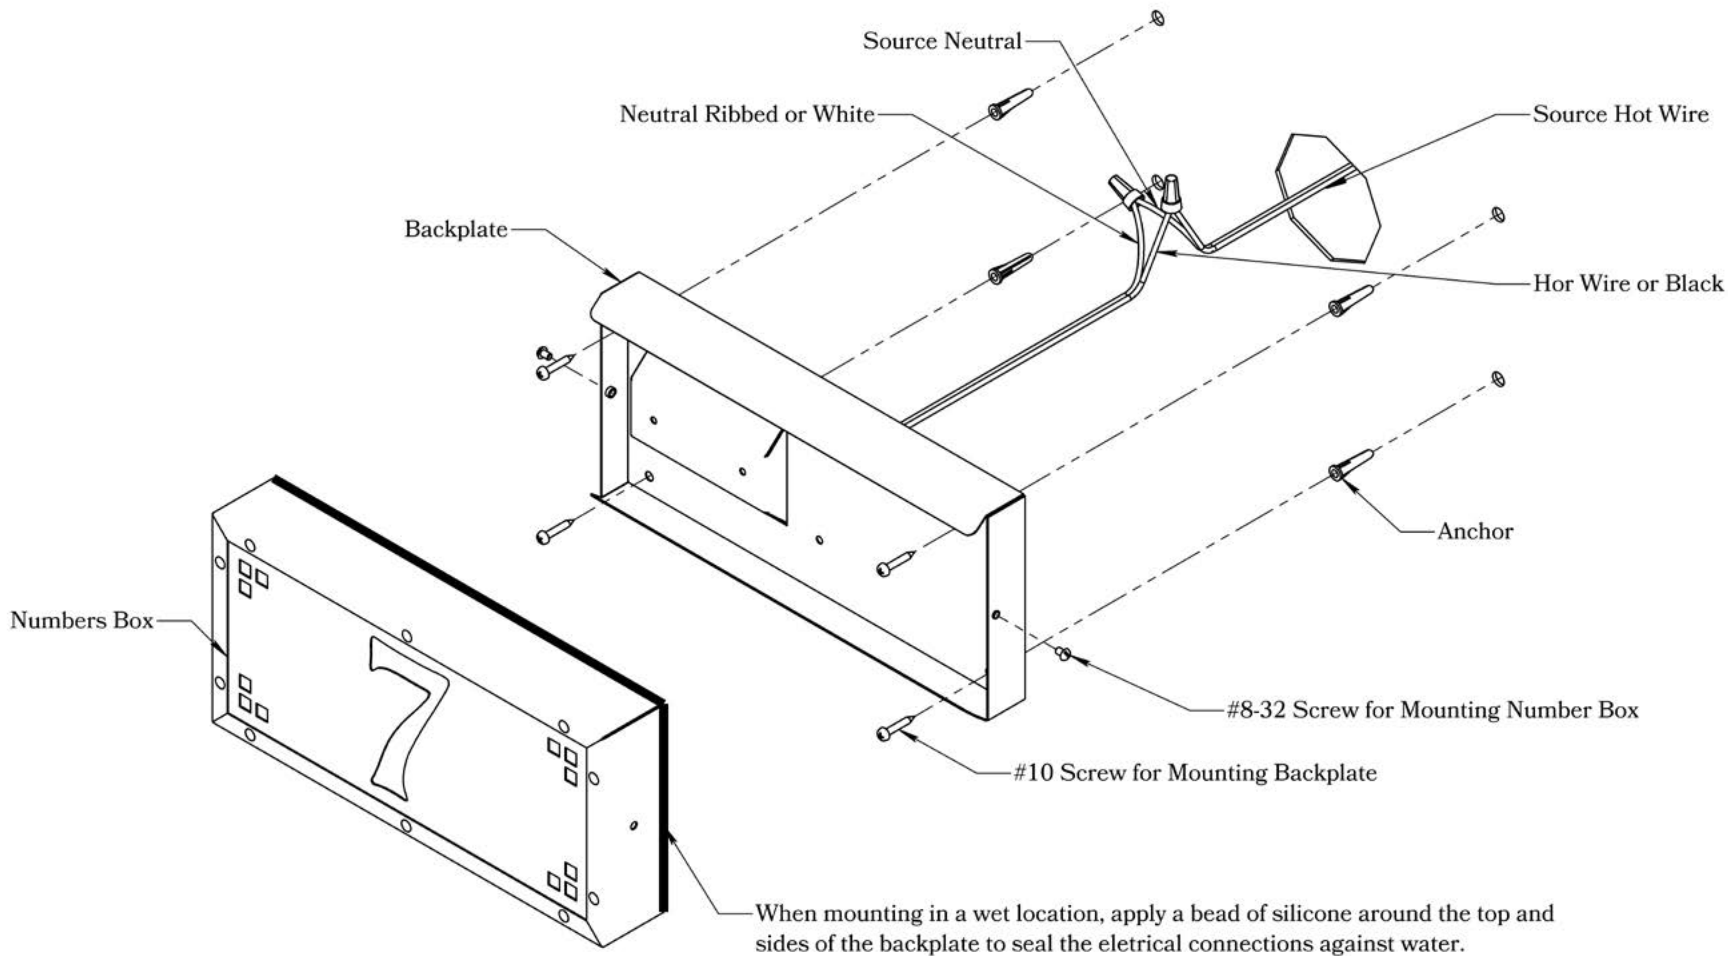

MOUNTING INSTRUCTIONS • Illuminated House Number-120V

CAUTION—DISCONNECT POWER

Always shut off power when installing or repairing this (or any other) electrical appliance. Failure to do so may result in severe injury or death. This product must be installed in accordance with applicable installation codes by a person familiar with the construction and operation of the product, and the hazards involved.