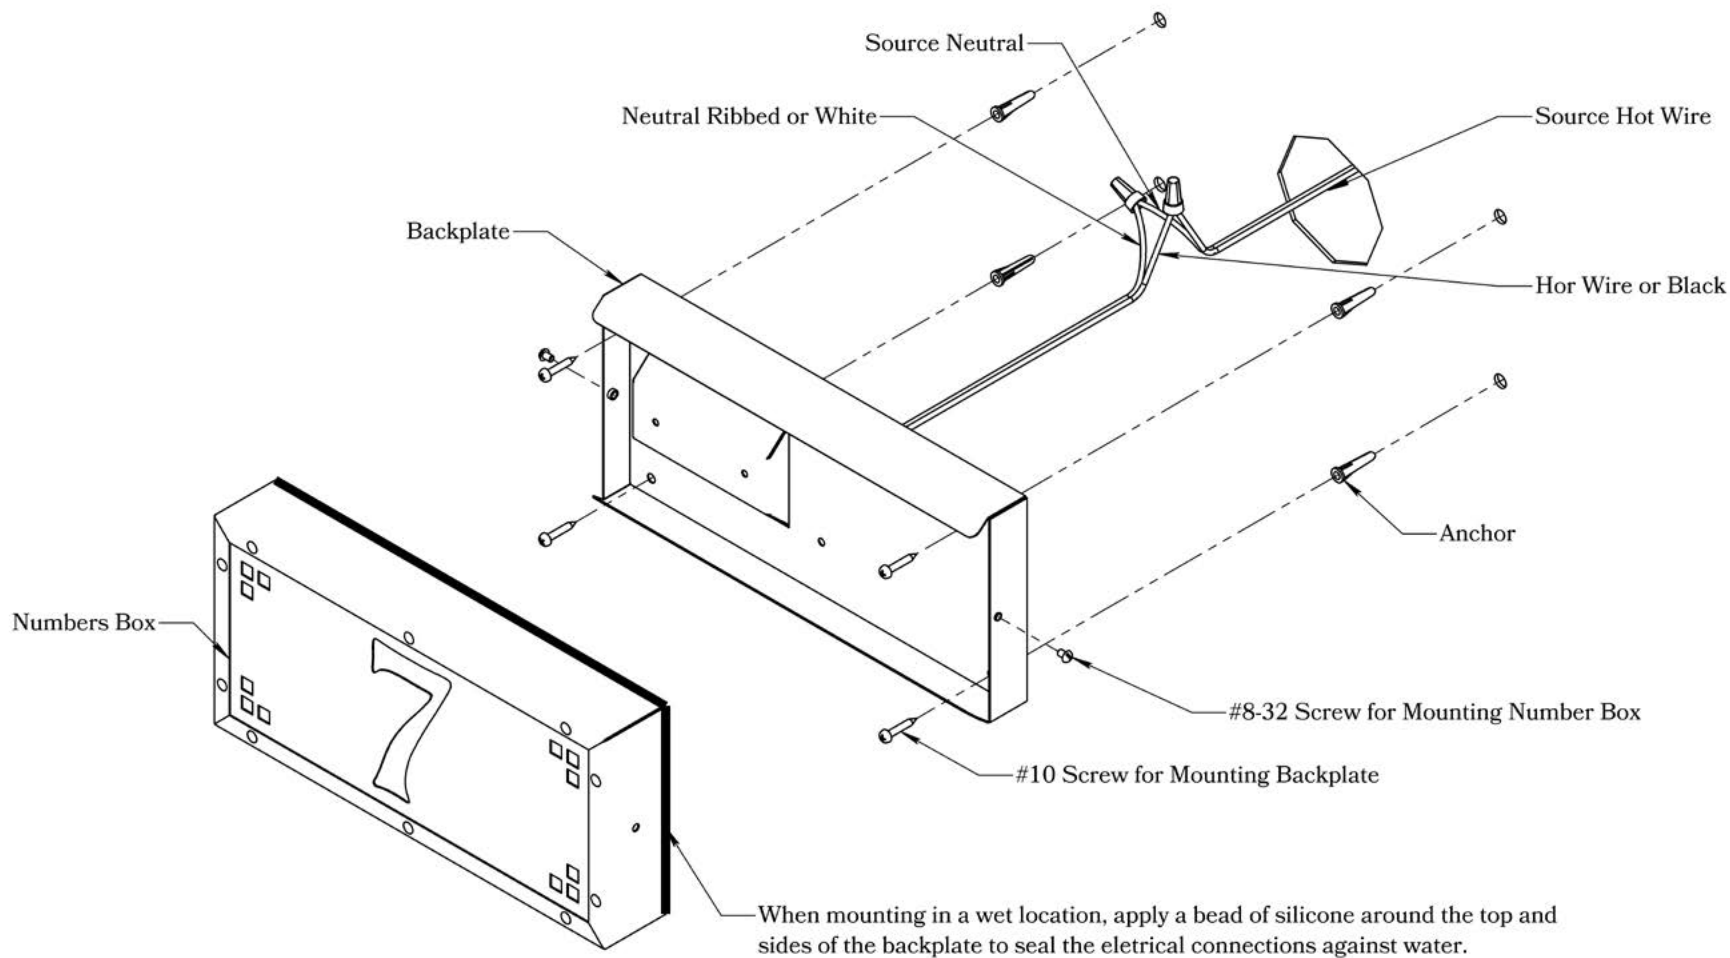

DIMENSIONS

Width	19 1/4"
Height	6"
Projections	2 1/2"
Number Height	4"

ELECTRICAL SPECS

Width	12V or 120V
Height	Integrated
Projections	5 Watts
Number Height	Not Supplied

ADDITIONAL INFORMATION

Manufacturer	Old California
Material	Brass

MOUNTING INSTRUCTIONS • Illuminated House Number-12V

CAUTION—DISCONNECT POWER

Always shut off power when installing or repairing this (or any other) electrical appliance. Failure to do so may result in severe injury or death. This product must be installed in accordance with applicable installation codes by a person familiar with the construction and operation of the product, and the hazards involved.