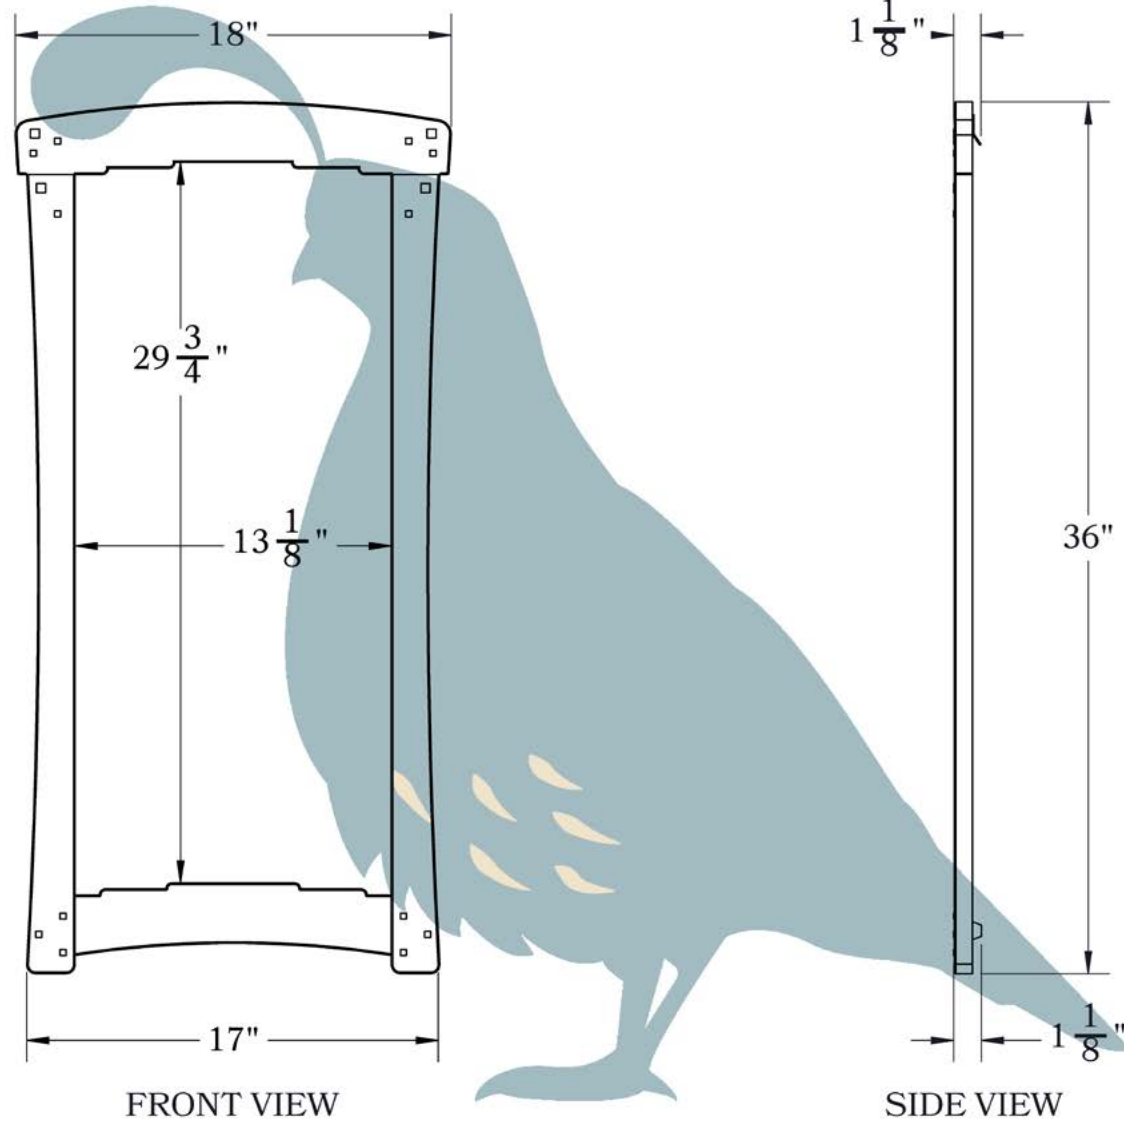

PRODUCT NO. MIR-101-18W36H

THE BLACKER HOUSE SERIES

Mirror

18" X 36"

OLD
CALIFORNIA
FINE LIGHTING &
HOME GOODS

FRONT VIEW

SIDE VIEW

DIMENSIONS

Width	18"
Height	36"
Mirror Width	13 1/8"
Mirror Height	29 3/4"
Projection	1 1/8"

ADDITIONAL INFORMATION

Manufacturer	Old California
Mounting Location	Interior
Material	Sapele