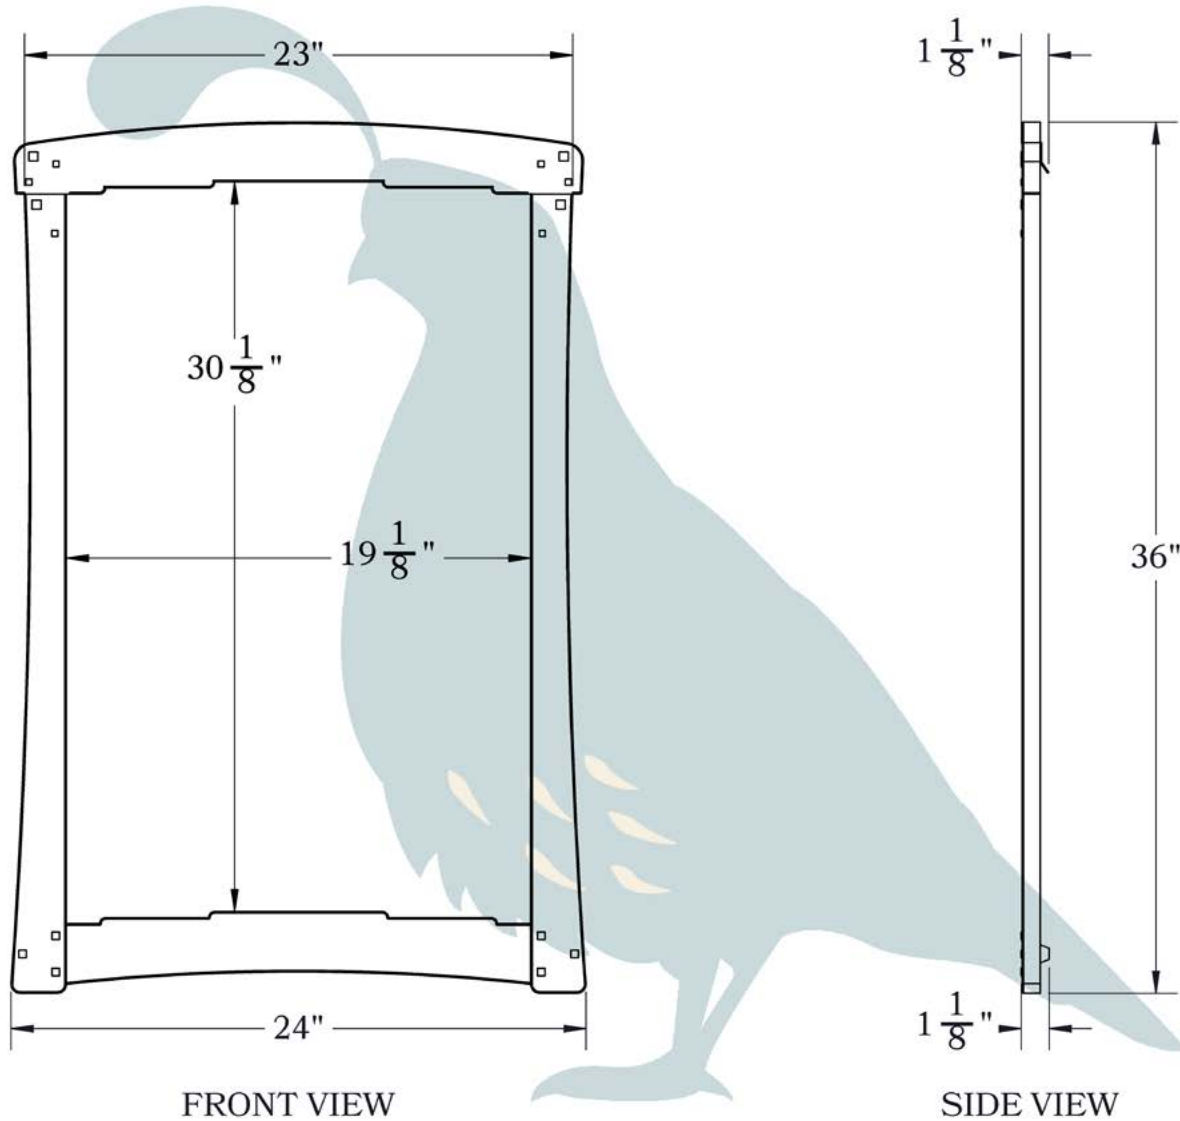

PRODUCT NO. MIR-101-24W36H

THE BLACKER HOUSE SERIES

Mirror

24" X 36"

OLD CALIFORNIA
FINE LIGHTING &
HOME GOODS

DIMENSIONS

Width	24"
Height	36"
Mirror Width	19 1/8"
Mirror Height	30 1/8"
Projection	1 1/8"

ADDITIONAL INFORMATION

Manufacturer	Old California
Mounting Location	Interior
Material	Sapele