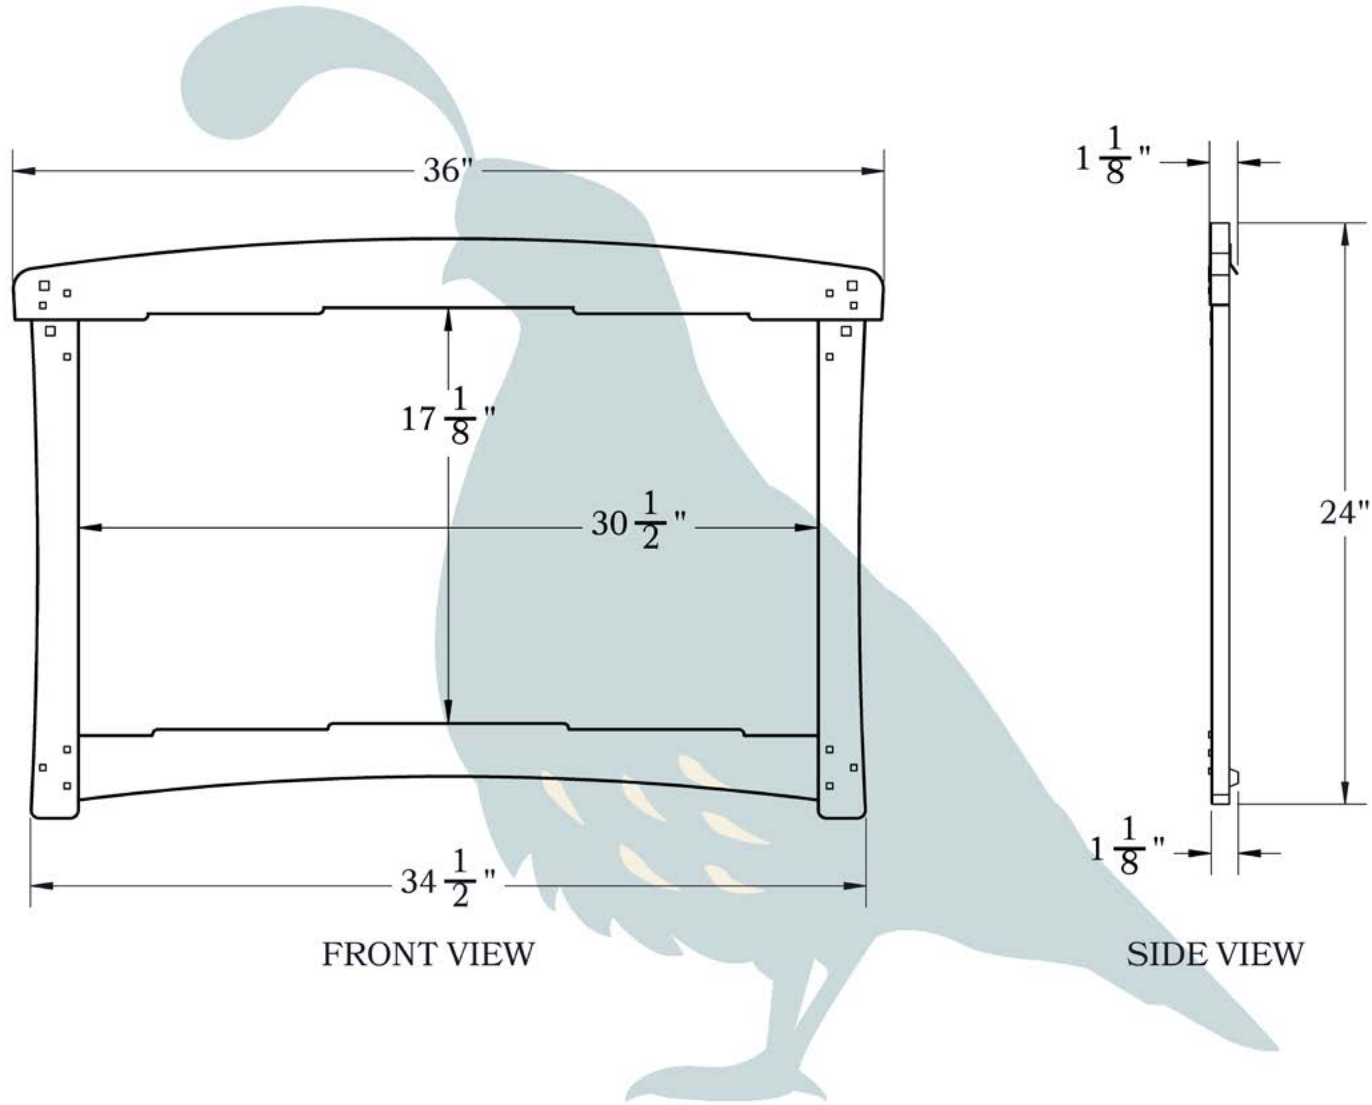

PRODUCT NO. MIR-101-36W24H

THE BLACKER HOUSE SERIES

Mirror

36" X 24"

OLD
CALIFORNIA
FINE LIGHTING &
HOME GOODS

FRONT VIEW

SIDE VIEW

DIMENSIONS

Width	36"
Height	24"
Mirror Width	30 1/2"
Mirror Height	17 1/8"
Projection	1 1/8"

ADDITIONAL INFORMATION

Manufacturer	Old California
Mounting Location	Interior
Material	Sapele