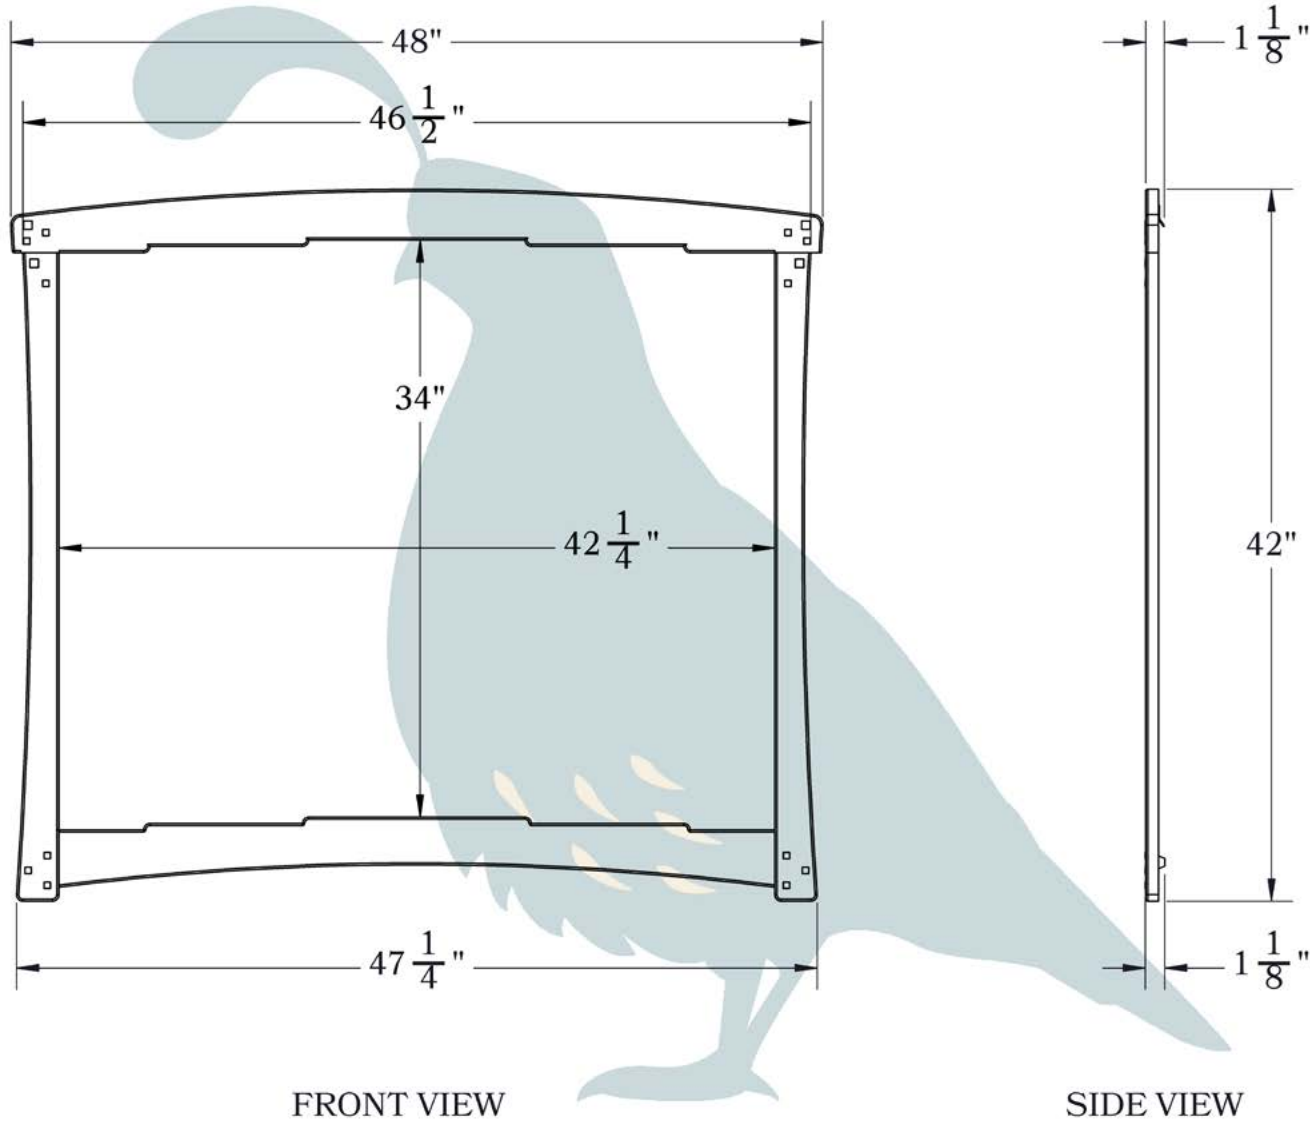

PRODUCT NO. MIR-101-48W42H

THE BLACKER HOUSE SERIES

**Mirror**

48" X 42"

**OLD CALIFORNIA**  
FINE LIGHTING &  
HOME GOODS

## DIMENSIONS

Width	48"
Height	42"
Mirror Width	42 1/4"
Mirror Height	34"
Projection	1 1/8"

## ADDITIONAL INFORMATION

Manufacturer	Old California
Mounting Location	Interior
Material	Sapele