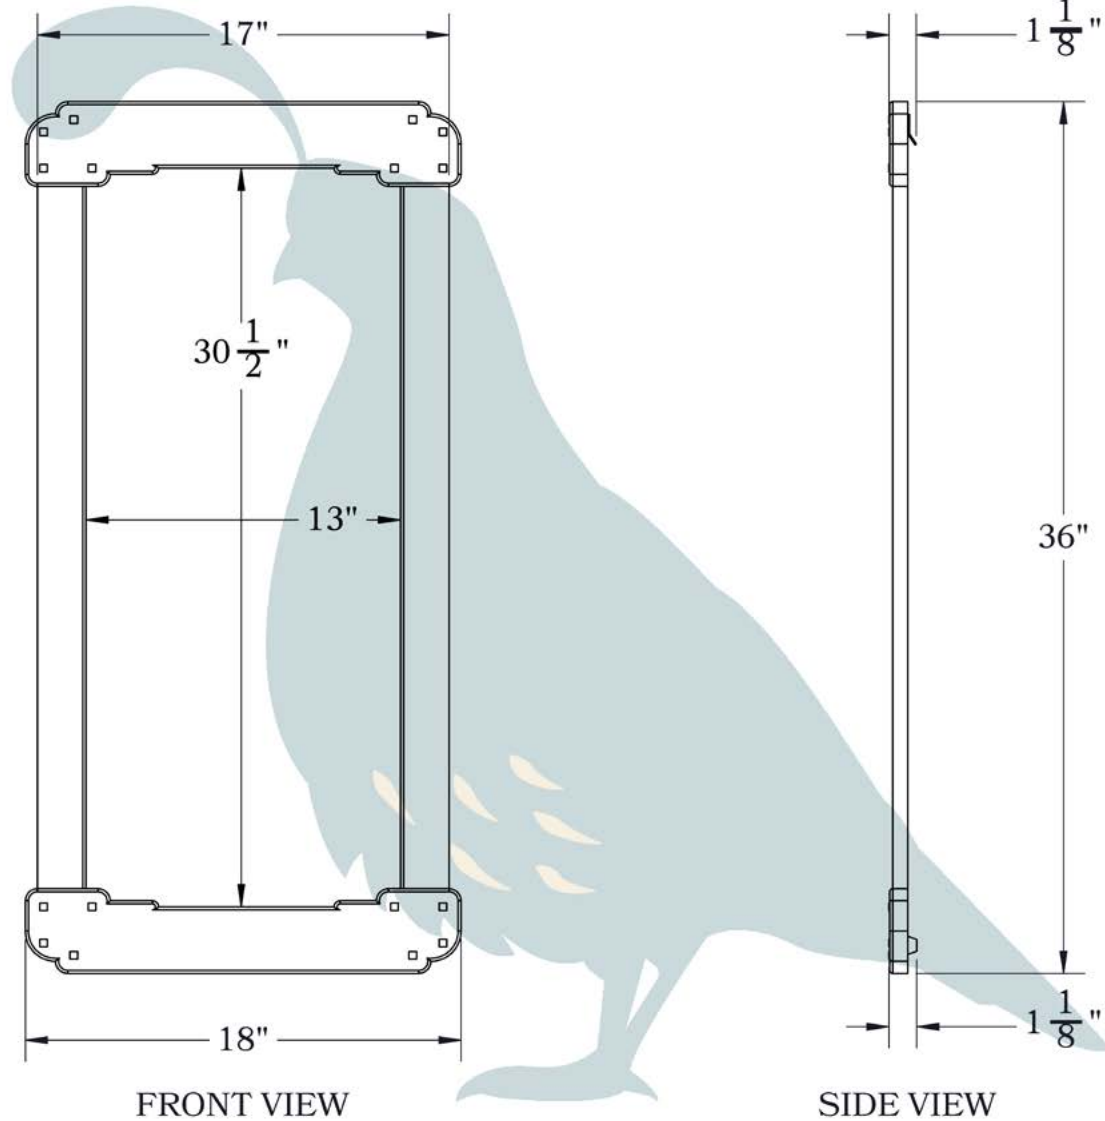

PRODUCT NO. MIR-201-18W36H

THE HILLSIDE SERIES

**Mirror**

18" X 36"

**OLD CALIFORNIA**  
FINE LIGHTING &  
HOME GOODS

## DIMENSIONS

Width	18"
Height	36"
Mirror Width	13"
Mirror Height	30 1/2"
Projection	1 1/8"

## ADDITIONAL INFORMATION

Manufacturer	Old California
Mounting Location	Interior
Material	Sapele