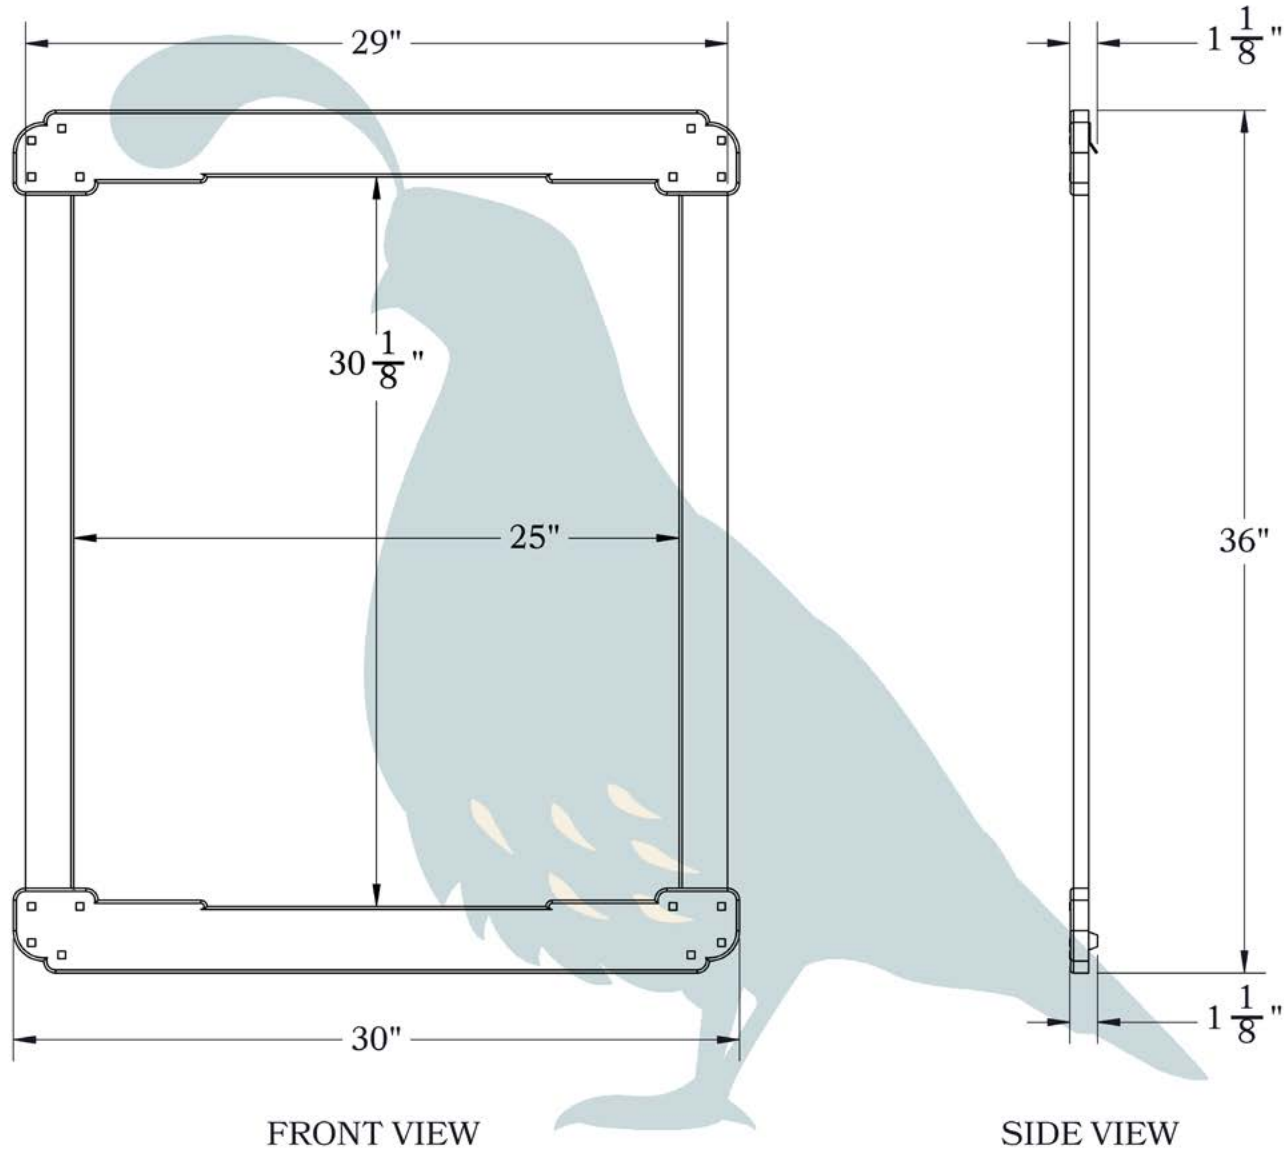

PRODUCT NO. MIR-201-30W36H

THE HILLSIDE SERIES

Mirror

30" X 36"

OLD CALIFORNIA
FINE LIGHTING &
HOME GOODS

DIMENSIONS

Width	30"
Height	36"
Mirror Width	25"
Mirror Height	30 1/8"
Projection	1 1/8"

ADDITIONAL INFORMATION

Manufacturer	Old California
Mounting Location	Interior
Material	Sapele