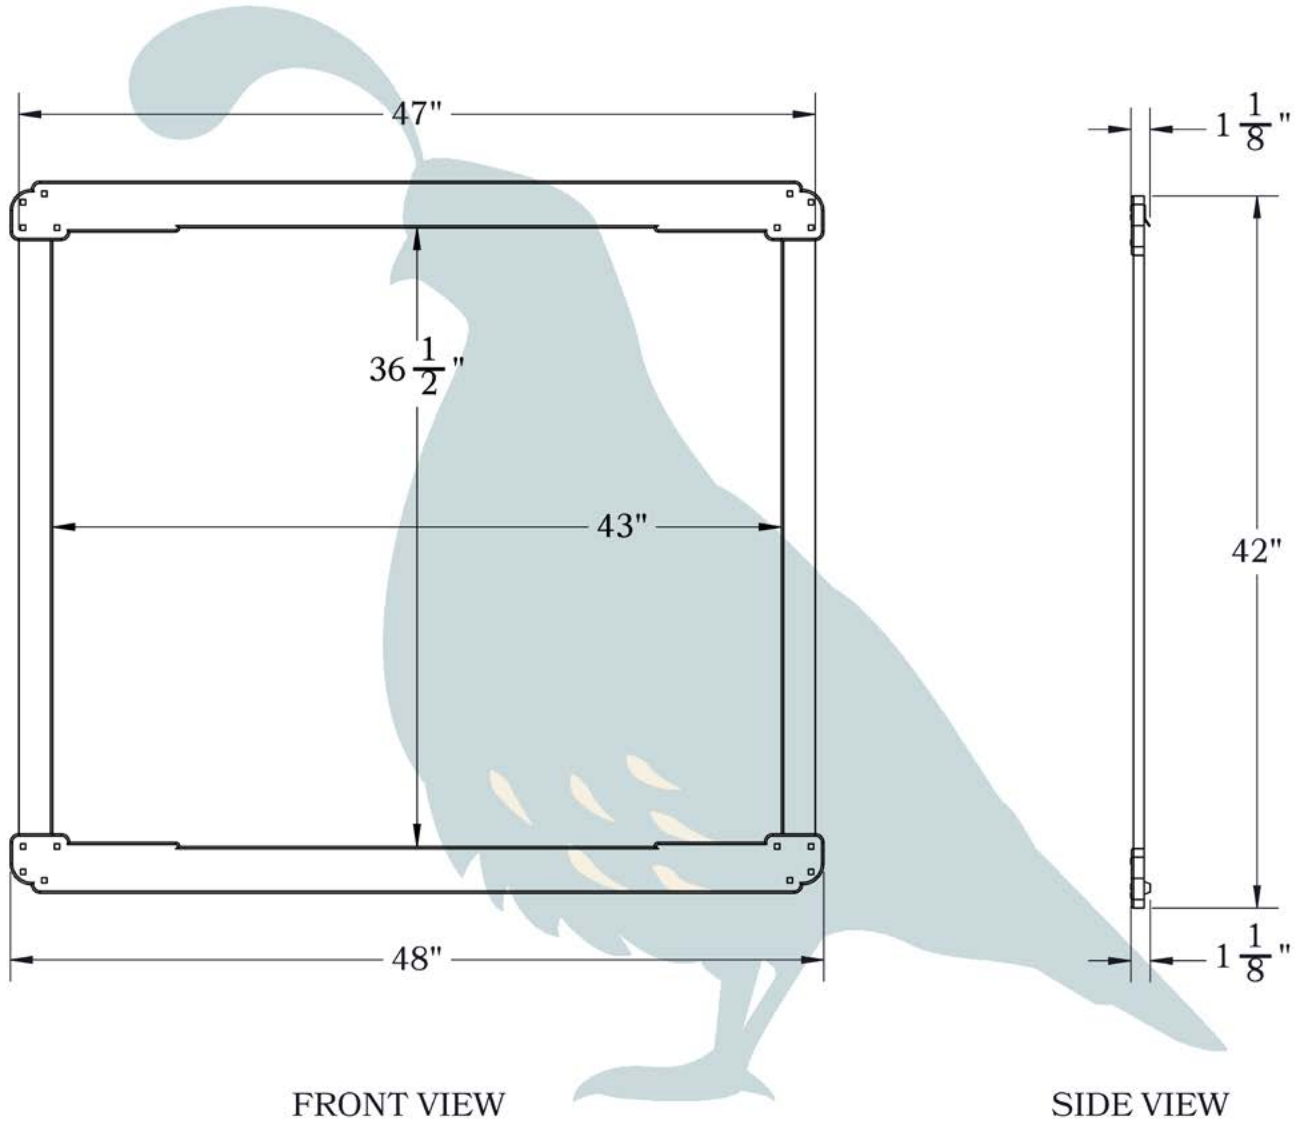

PRODUCT NO. MIR-201-48W42H

THE HILLSIDE SERIES

**Mirror**

48" X 42"

**OLD CALIFORNIA**  
FINE LIGHTING &  
HOME GOODS

## DIMENSIONS

Width	48"
Height	42"
Mirror Width	43"
Mirror Height	36 1/2"
Projection	1 1/8"

## ADDITIONAL INFORMATION

Manufacturer	Old California
Mounting Location	Interior
Material	Sapele