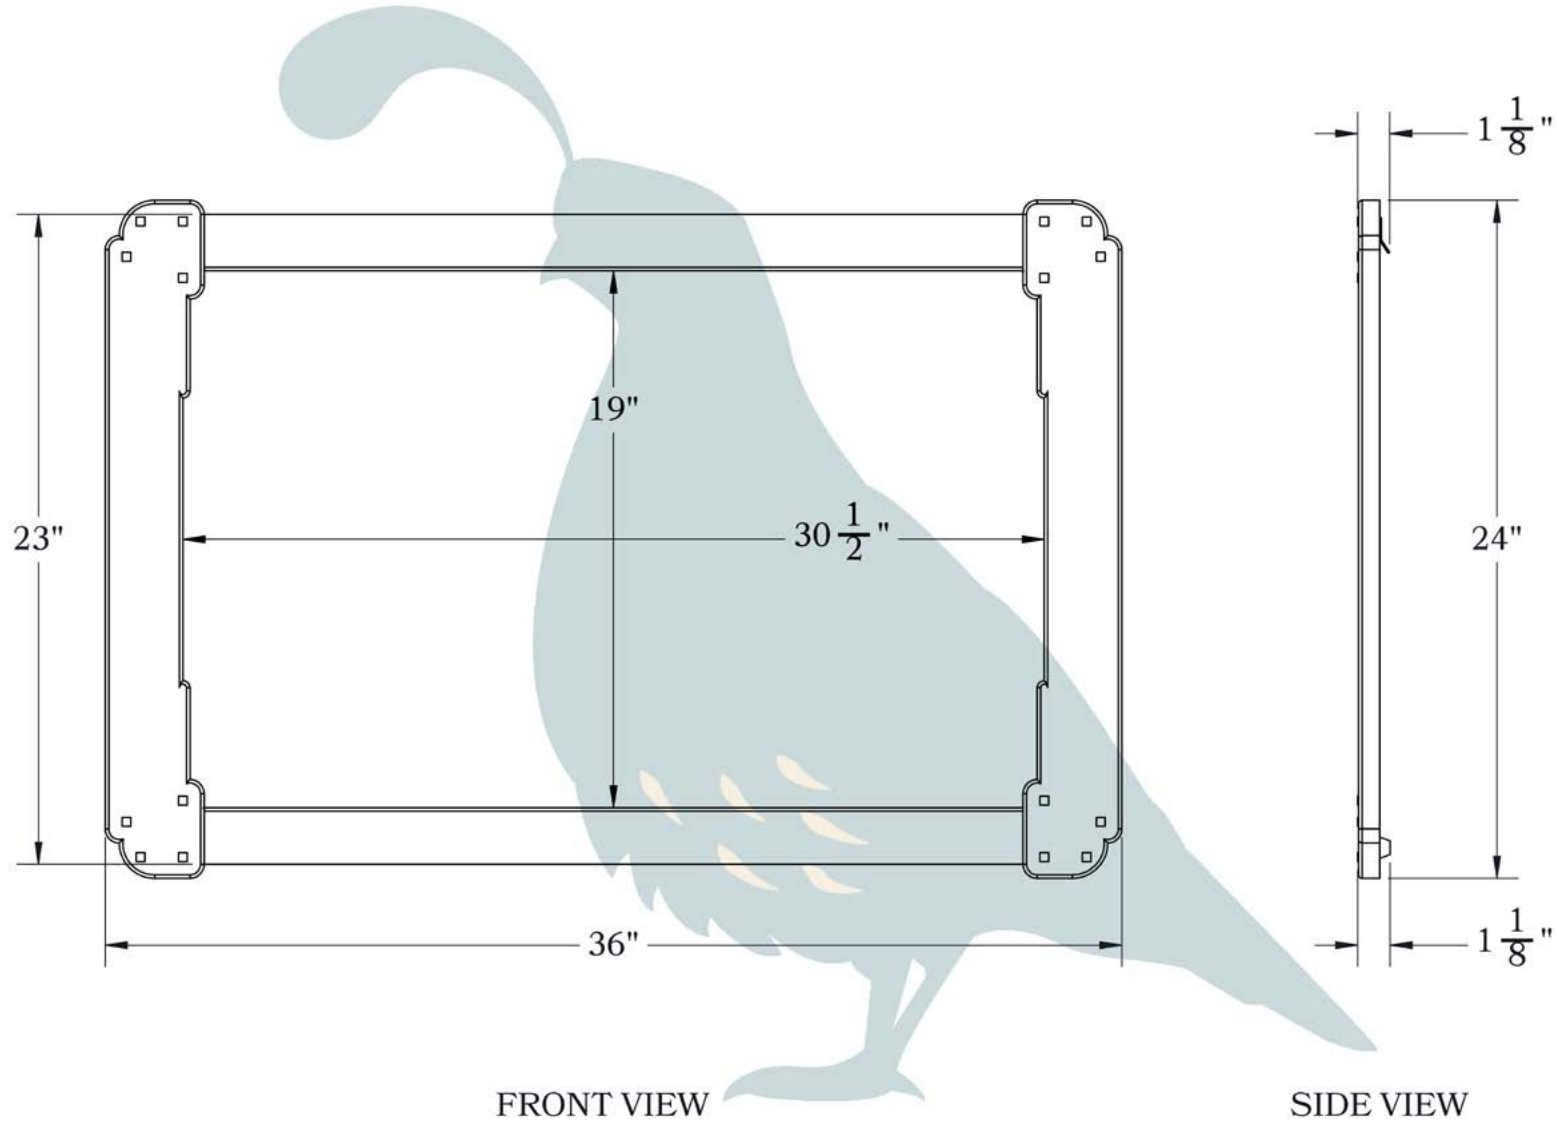

PRODUCT NO. MIR-202-36W24H

THE HILLSIDE SERIES

Mirror

36" X 24"

OLD CALIFORNIA
FINE LIGHTING &
HOME GOODS

DIMENSIONS

Width	36"
Height	24"
Mirror Width	30 1/2"
Mirror Height	19"
Projection	1 1/8"

ADDITIONAL INFORMATION

Manufacturer	Old California
Mounting Location	Interior
Material	Sapele