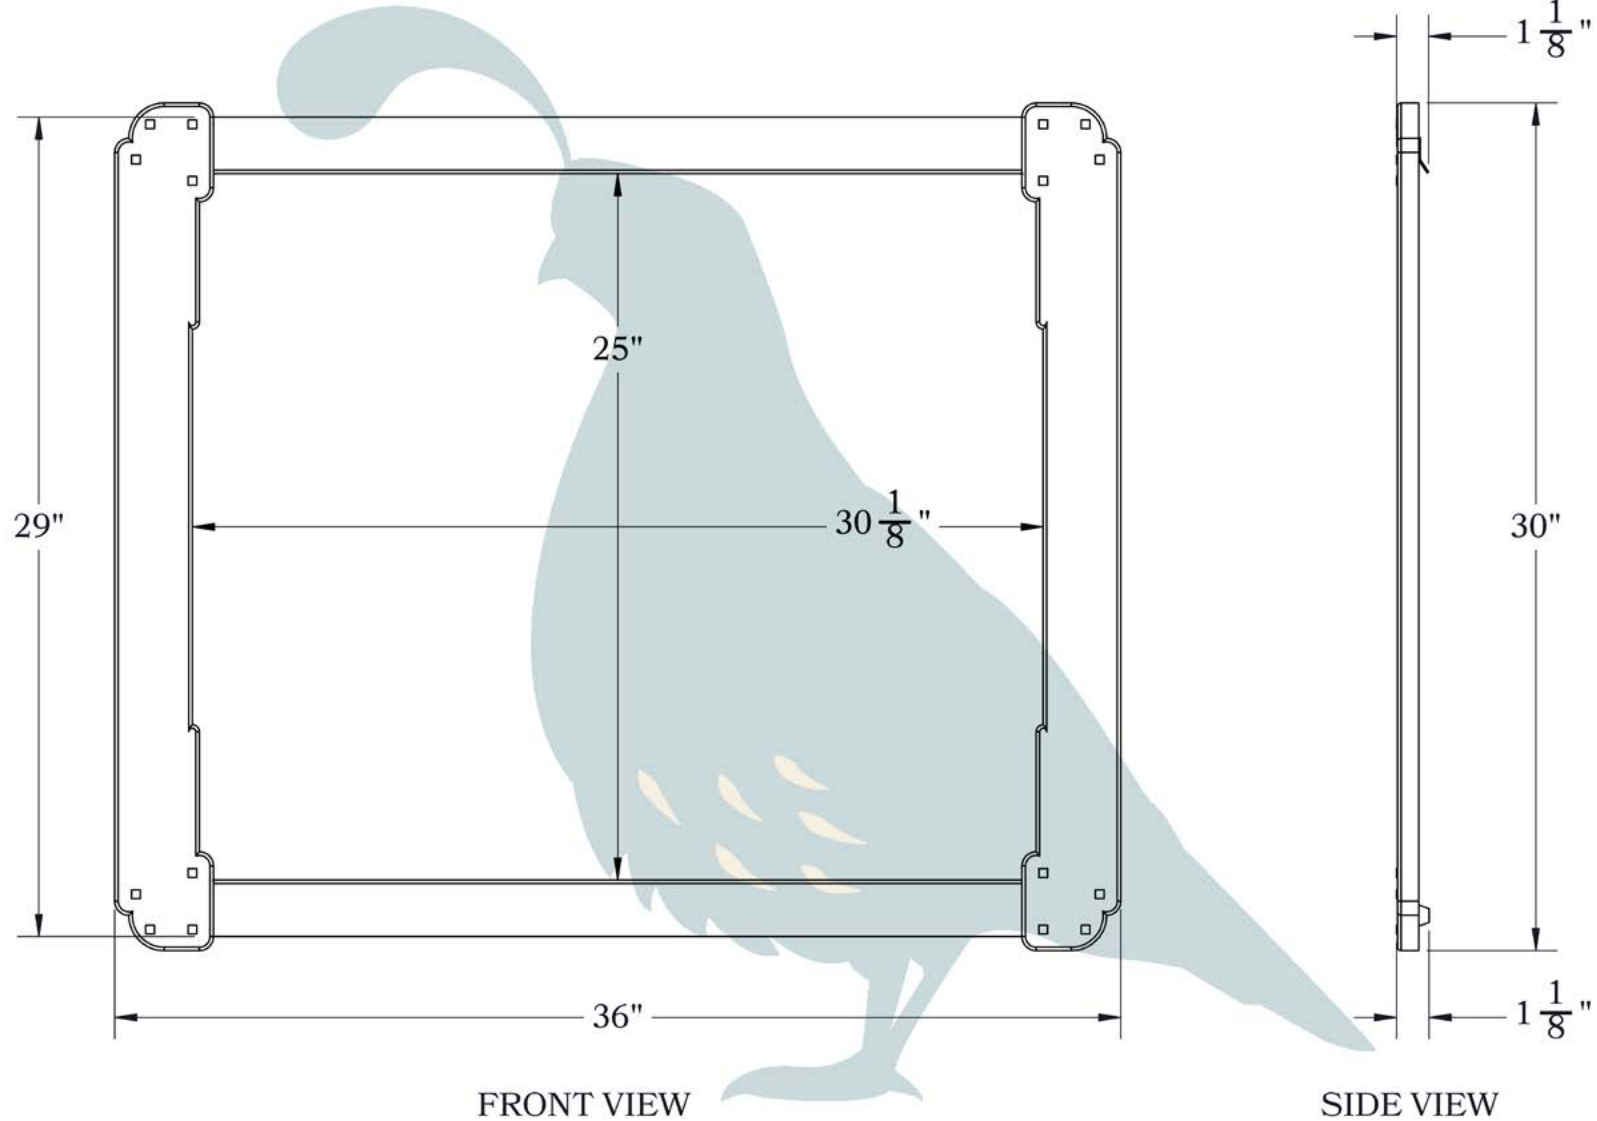

PRODUCT NO. MIR-202-36W30H

THE HILLSIDE SERIES

**Mirror**

36" X 30"

OLD  
CALIFORNIA  
FINE LIGHTING &  
HOME GOODS

## DIMENSIONS

Width	36"
Height	30"
Mirror Width	30 1/8"
Mirror Height	25"
Projection	1 1/8"

## ADDITIONAL INFORMATION

Manufacturer	Old California
Mounting Location	Interior
Material	Sapele