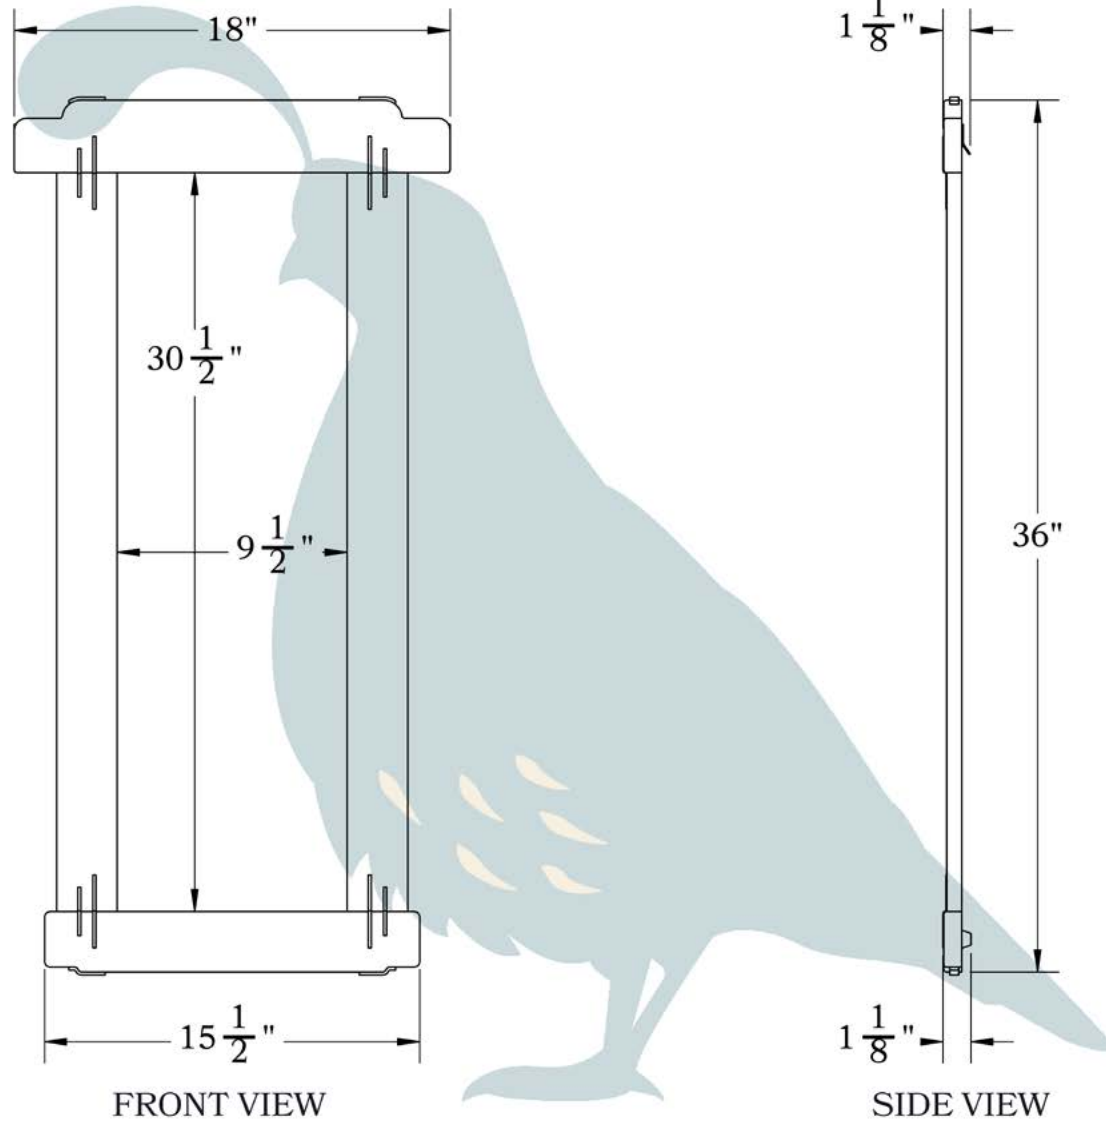

PRODUCT NO. MIR-301-18W36H

THE GAMBLE HOUSE SERIES

Mirror

18" X 36"

OLD
CALIFORNIA
FINE LIGHTING &
HOME GOODS

FRONT VIEW

SIDE VIEW

DIMENSIONS

Width	18"
Height	36"
Mirror Width	9 1/2"
Mirror Height	30 1/2"
Projection	1 1/8"

ADDITIONAL INFORMATION

Manufacturer	Old California
Mounting Location	Interior
Material	Sapele