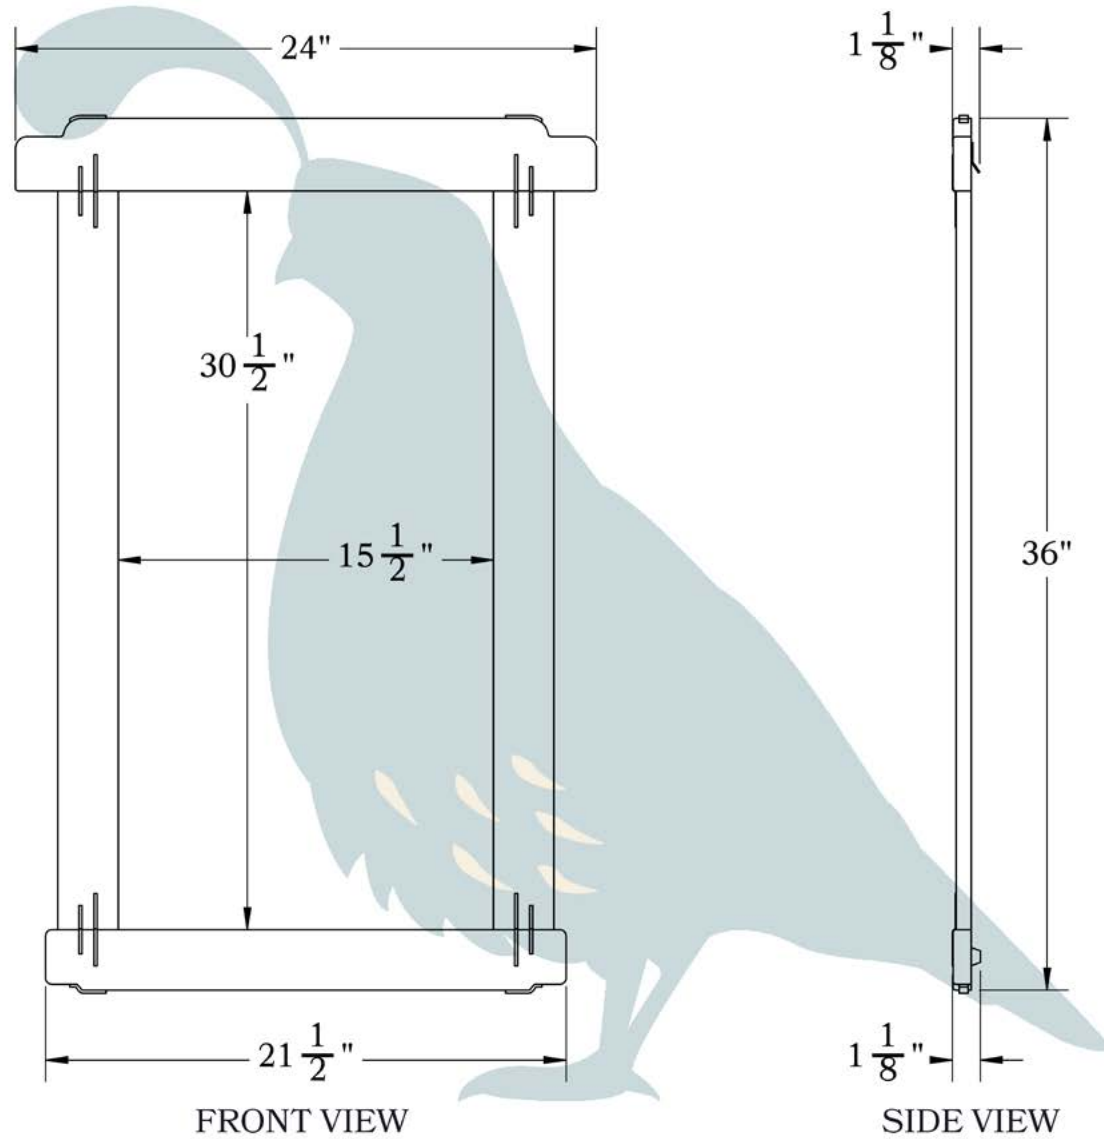

PRODUCT NO. MIR-301-24W36H

THE GAMBLE HOUSE SERIES

**Mirror**

24" X 36"

OLD  
CALIFORNIA  
FINE LIGHTING &  
HOME GOODS

## DIMENSIONS

Width	24"
Height	36"
Mirror Width	15 1/2"
Mirror Height	30 1/2"
Projection	1 1/8"

## ADDITIONAL INFORMATION

Manufacturer	Old California
Mounting Location	Interior
Material	Sapele