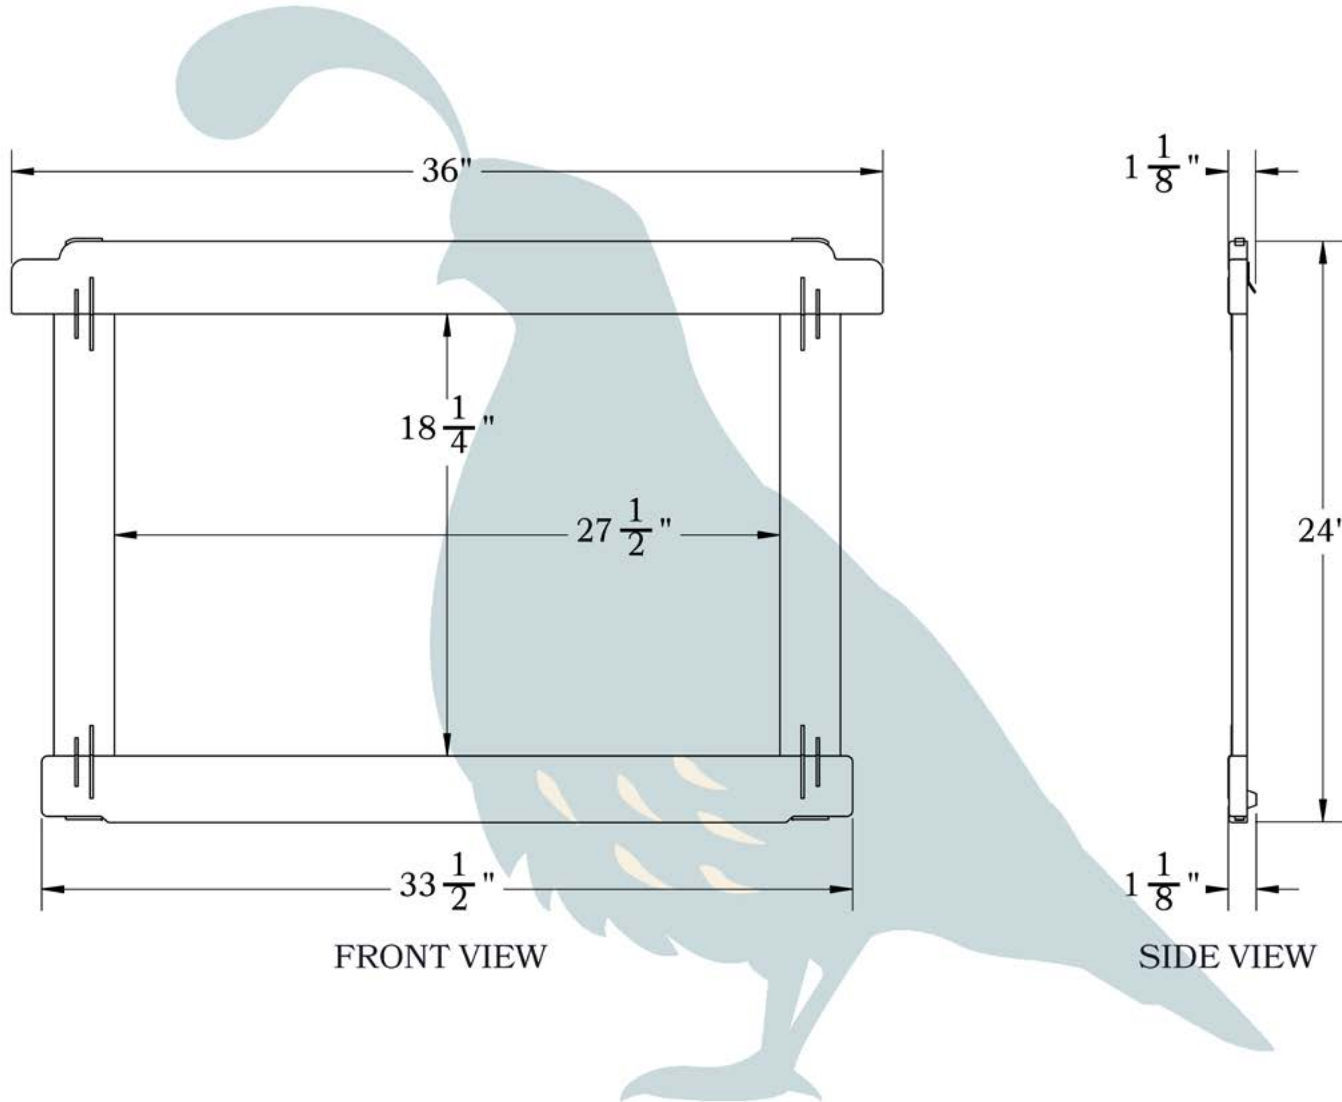

PRODUCT NO. MIR-301-36W24H

THE GAMBLE HOUSE SERIES

Mirror

36" X 24"

OLD
CALIFORNIA
FINE LIGHTING &
HOME GOODS

FRONT VIEW

SIDE VIEW

DIMENSIONS

Width	36"
Height	24"
Mirror Width	27 1/2"
Mirror Height	18 1/4"
Projection	1 1/8"

ADDITIONAL INFORMATION

Manufacturer	Old California
Mounting Location	Interior
Material	Sapele