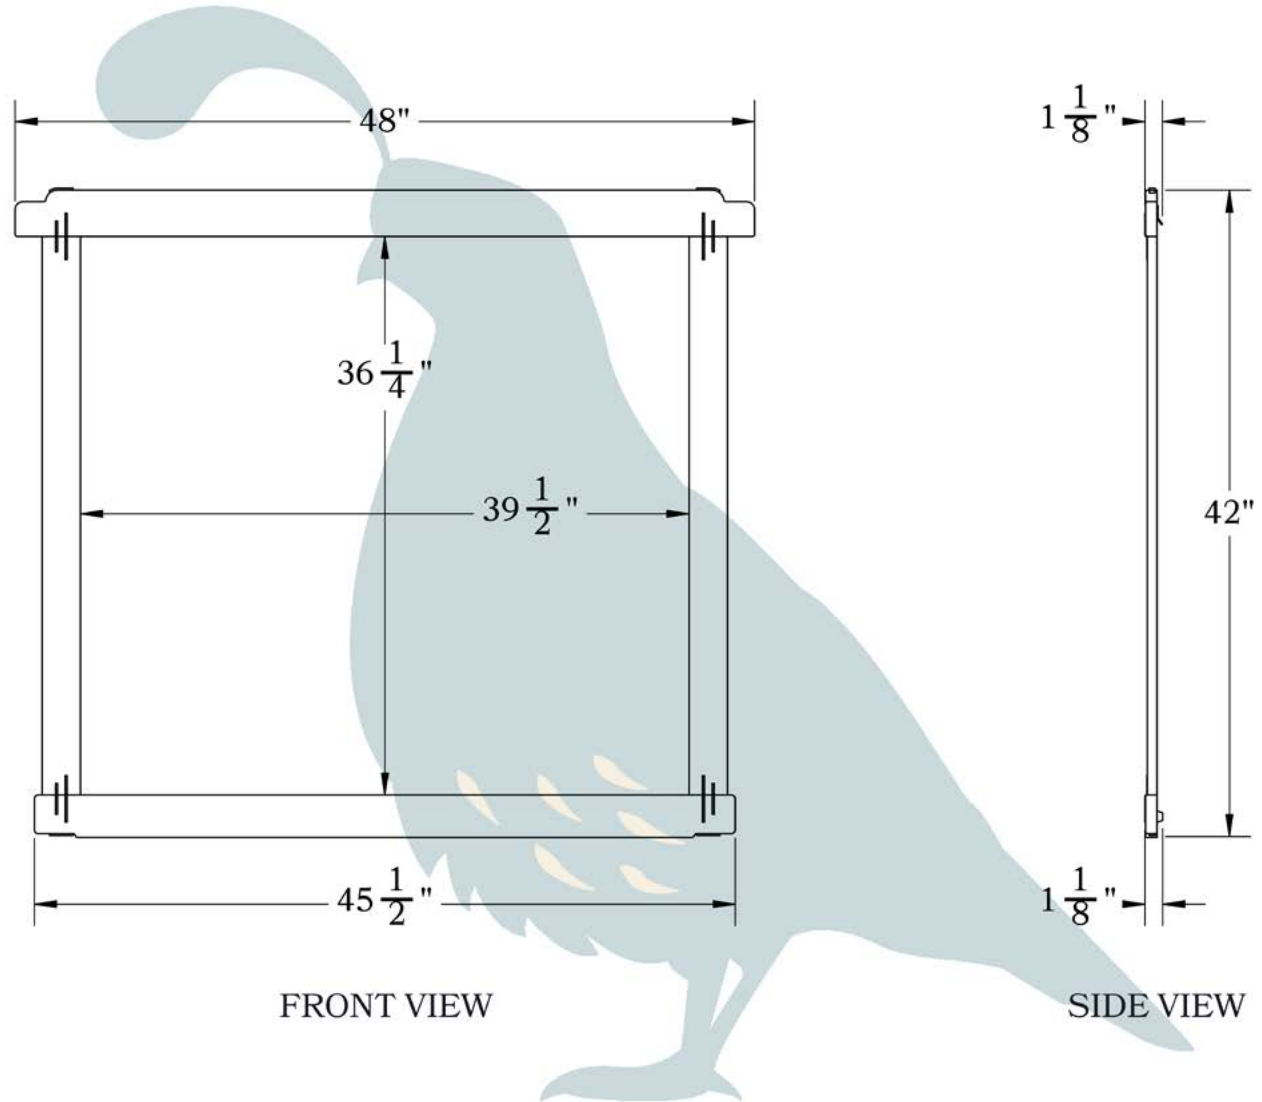

PRODUCT NO. MIR-301-48W42H

THE GAMBLE HOUSE SERIES

Mirror

48" X 42"

OLD CALIFORNIA
FINE LIGHTING &
HOME GOODS

FRONT VIEW

SIDE VIEW

DIMENSIONS

Width	48"
Height	42"
Mirror Width	39 1/2"
Mirror Height	36 1/4"
Projection	1 1/8"

ADDITIONAL INFORMATION

Manufacturer	Old California
Mounting Location	Interior
Material	Sapele