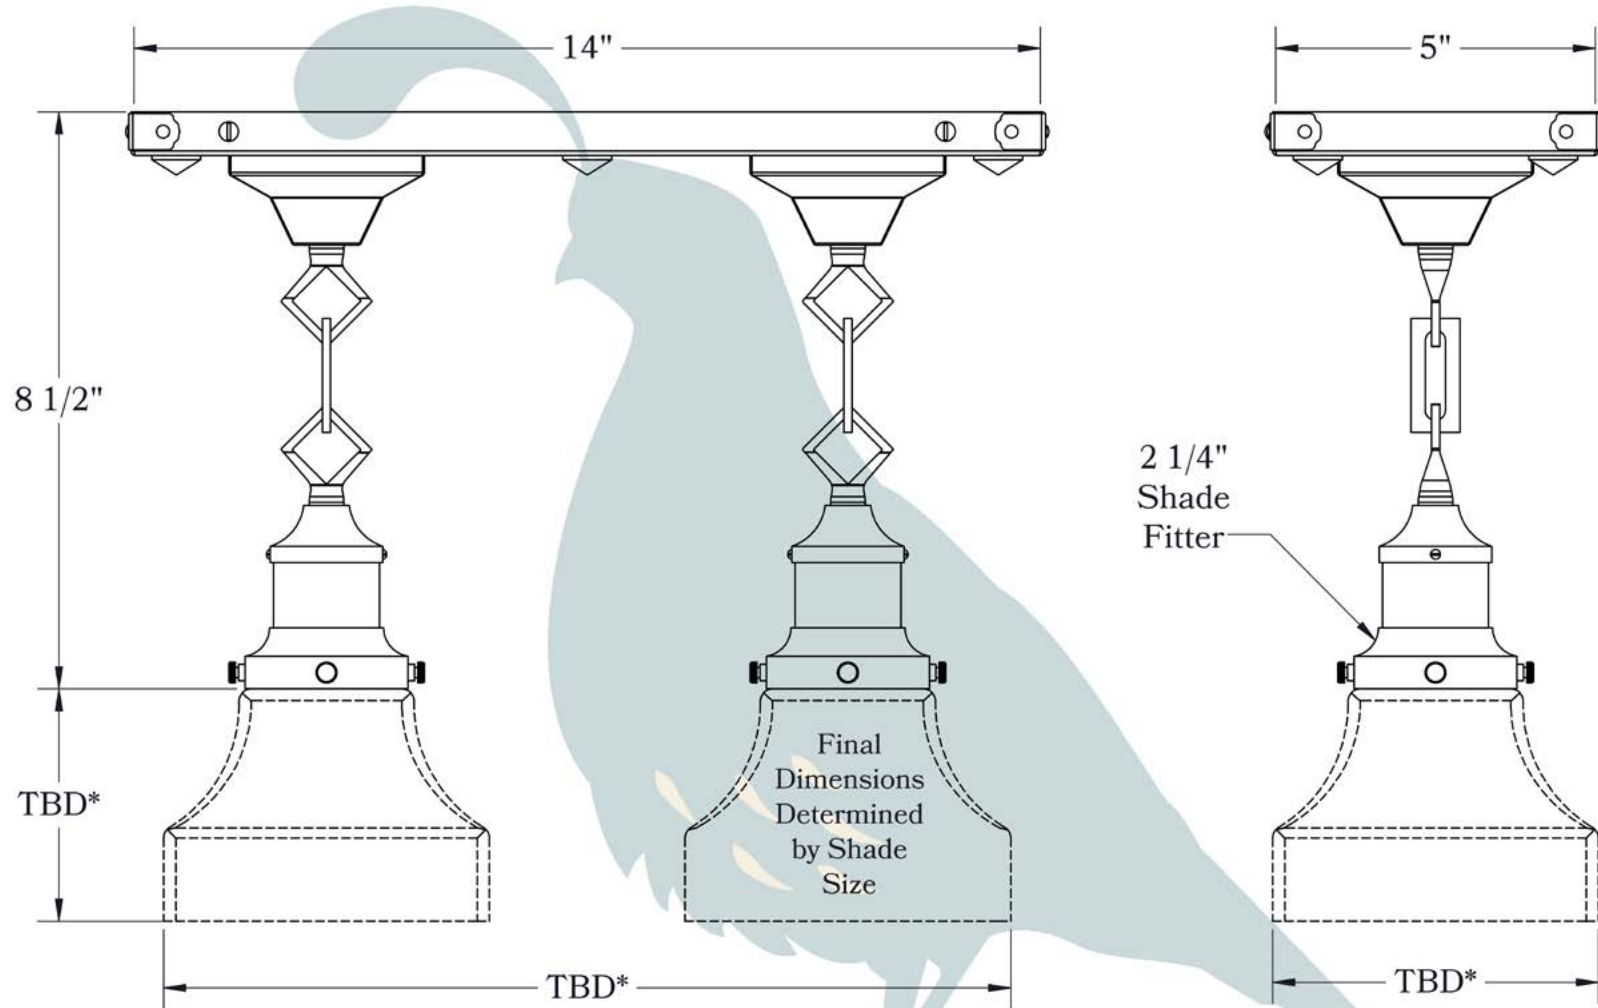

BRETT WATERMAN COLLABORATION
Two Light Semi-Flush Ceiling Light

FRAME SHADE OR GLASS SHADE

OLD CALIFORNIA
FINE LIGHTING &
HOME GOODS

*TBD: To Be Determined

975 N ENTERPRISE ST • ORANGE, CA 92867

PRODUCT No.	RST-250-52	LAMP BASE	Medium Base (E26)
TITLE	Waterman Collaboration	WATTAGE	2-60W
UL RATING	Damp	VOLTAGE	120V

DIMENSIONS

Width	14"
Height (without shade)	8 1/2"
Ceiling Mounting Plate	14" x 5"
Shade Fitter Size	2 1/4

ELECTRICAL SPECS

UL Rating	Damp
Voltage	120V
Socket Type	Medium Base - E26
Number of Light Bulbs	2
Max Wattage per Bulb	60W
LED Bulb	Supplied
Dimmable	Yes

ADDITIONAL INFORMATION

Manufacturer	Old California
Exterior or Interior	Interior
Material	Brass

MOUNTING INSTRUCTIONS • Rectangular Mounting Plate

**CAUTION—DISCONNECT POWER**

Always shut off power when installing or repairing this (or any other) electrical appliance. Failure to do so may result in severe injury or death. This product must be installed in accordance with applicable installation codes by a person familiar with the construction and operation of the product, and the hazards involved.