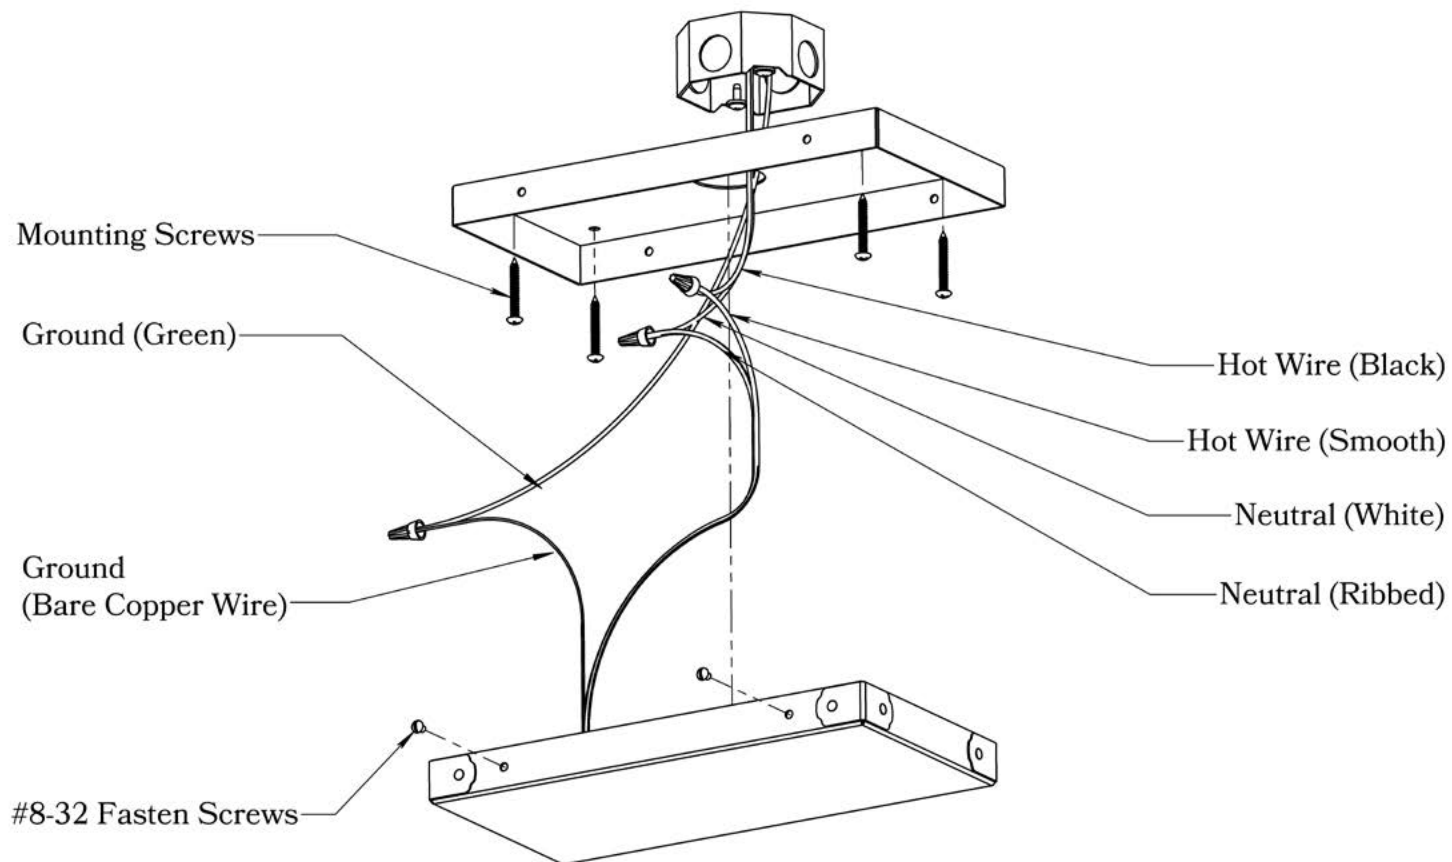

DIMENSIONS

Width	14"
Height (without shade)	8 1/2"
Ceiling Mounting Plate	14" x 5"
Shade Fitter Size	2 1/4

ELECTRICAL SPECS

UL Rating	Damp
Voltage	120V
Socket Type	Medium Base - E26
Number of Light Bulbs	2
Max Wattage per Bulb	60W
LED Bulb	Supplied
Dimmable	Yes

ADDITIONAL INFORMATION

Manufacturer	Old California
Exterior or Interior	Interior
Material	Brass

MOUNTING INSTRUCTIONS • Rectangular Mounting Plate

**CAUTION—DISCONNECT POWER**

Always shut off power when installing or repairing this (or any other) electrical appliance. Failure to do so may result in severe injury or death. This product must be installed in accordance with applicable installation codes by a person familiar with the construction and operation of the product, and the hazards involved.