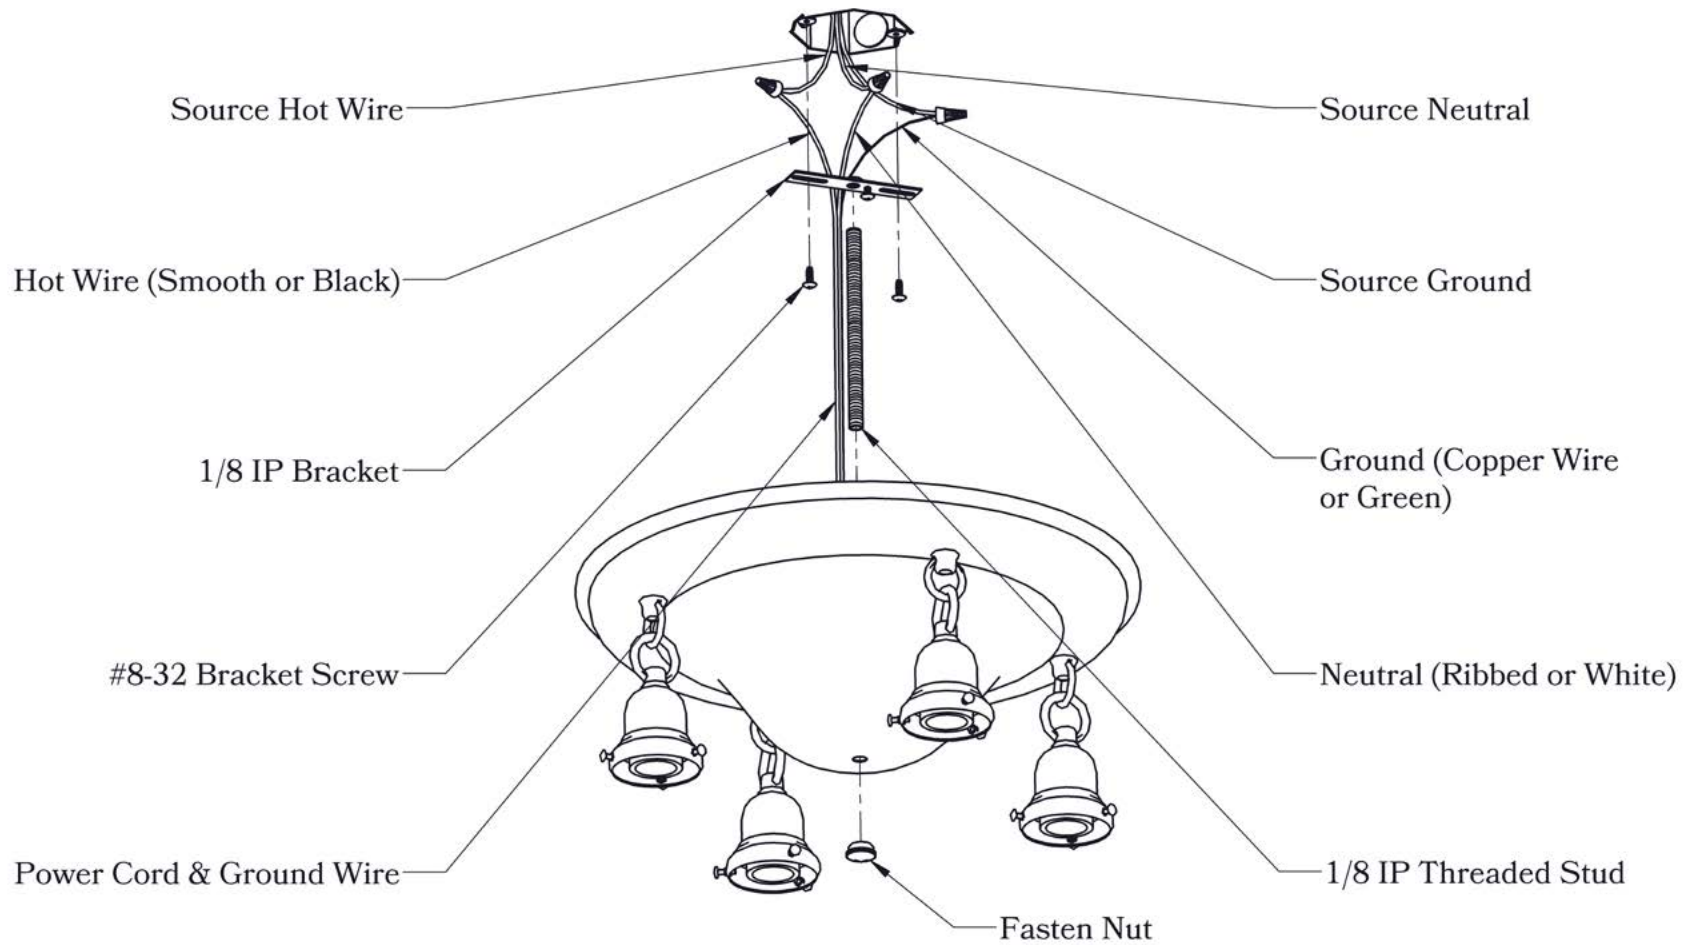

MOUNTING INSTRUCTIONS • 280-54

CAUTION—DISCONNECT POWER

Always shut off power when installing or repairing this (or any other) electrical appliance. Failure to do so may result in severe injury or death. This product must be installed in accordance with applicable installation codes by a person familiar with the construction and operation of the product, and the hazards involved.