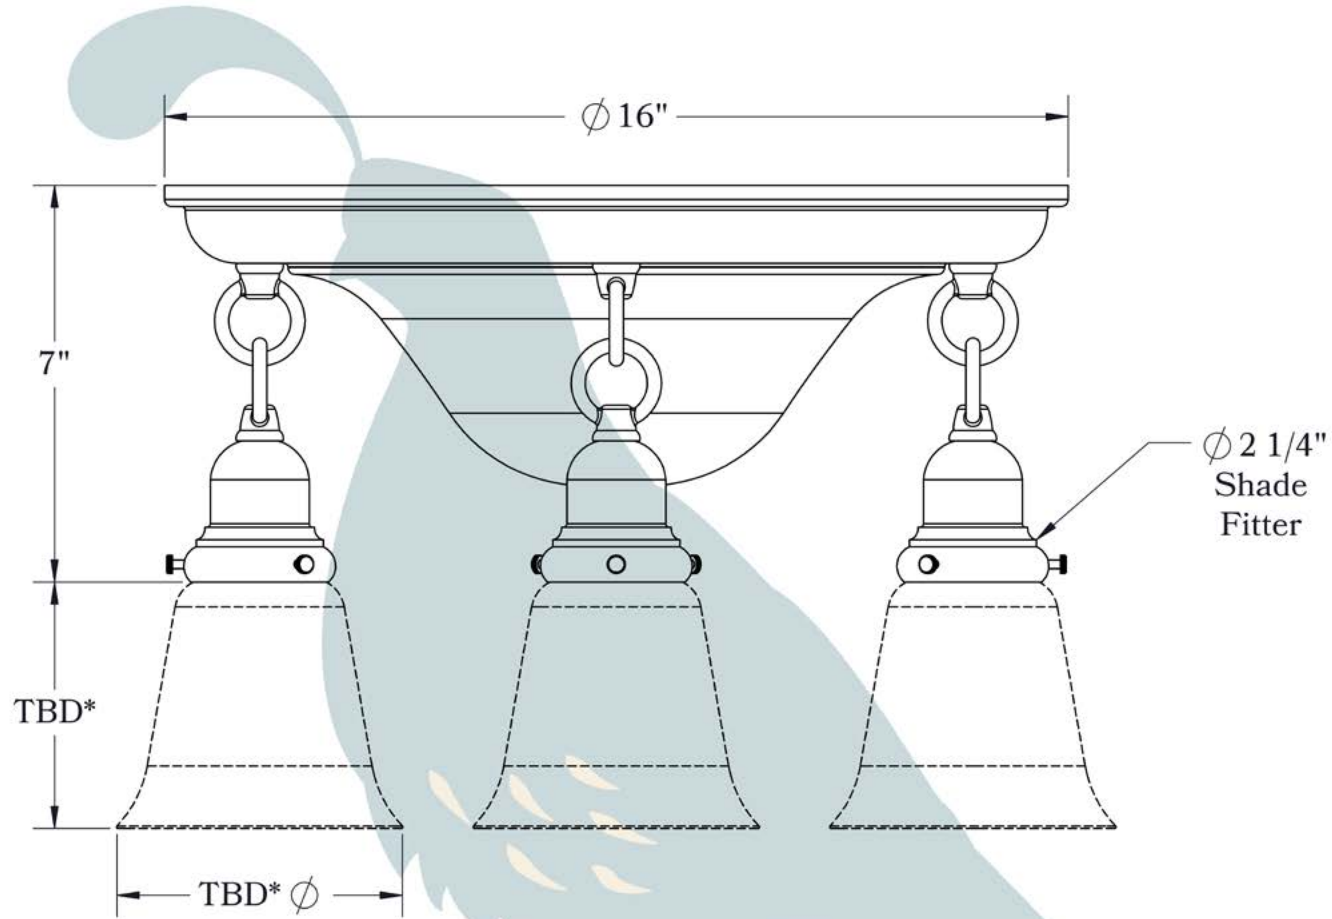

PRODUCT NO. RST-280-54-RN

THE 'RESTORED' SERIES  
**Ceiling Light with Four Lanterns**

GLASS SHADE

**OLD CALIFORNIA**  
FINE LIGHTING &  
HOME GOODS

Final Dimensions  
Determined by Shade Size

\*TBD: To Be Determined

975 N ENTERPRISE ST • ORANGE, CA 92867

|             |                        |           |                   |
|-------------|------------------------|-----------|-------------------|
| PRODUCT No. | RST-280-54-RN          | LAMP BASE | Medium Base (E26) |
| TITLE       | Waterman Collaboration | WATTAGE   | 4-60W             |
| UL RATING   | Damp                   | VOLTAGE   | 120V              |

## DIMENSIONS

|                        |                  |
|------------------------|------------------|
| Width                  | 16"              |
| Height (without shade) | 7"               |
| Ceiling Mounting Plate | 16"              |
| Socket Style           | Round Shell (RN) |
| Shade Fitter Size      | 2 1/4"           |