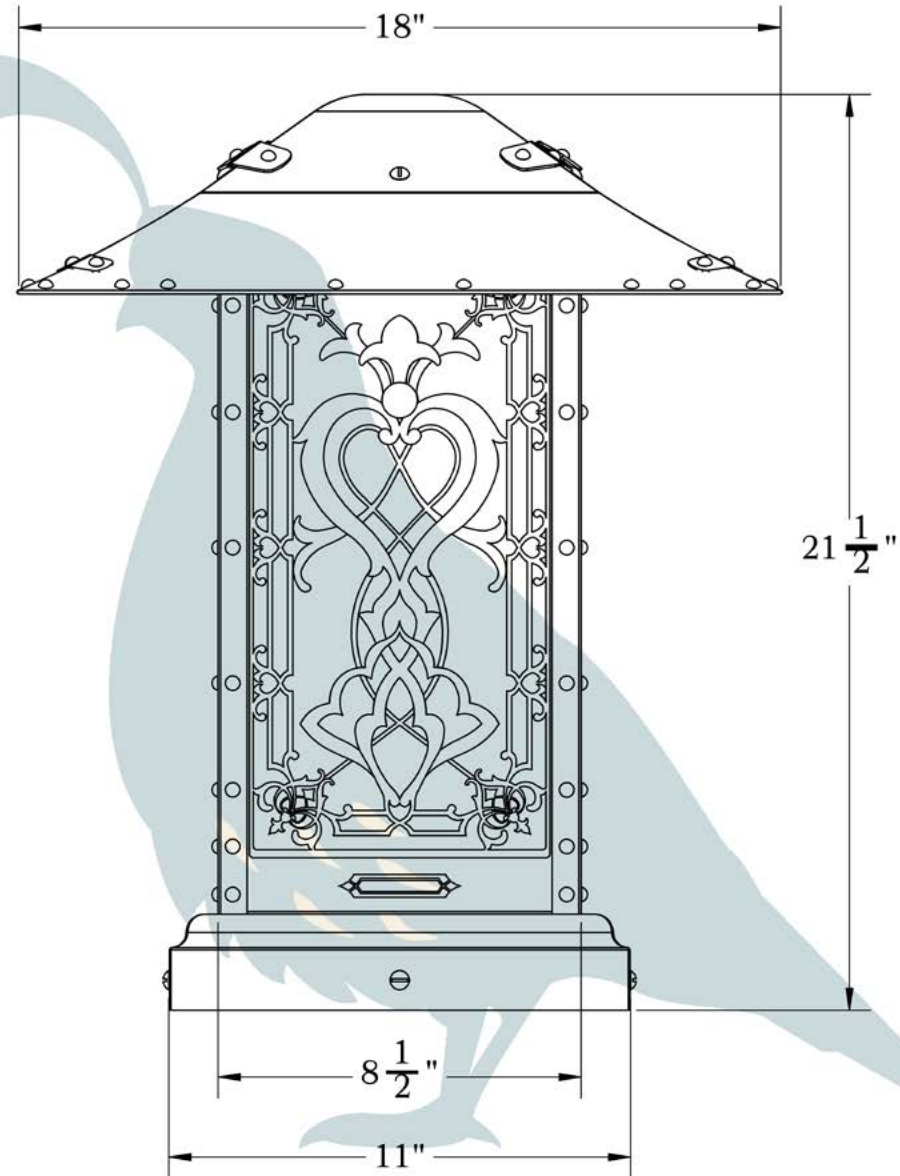

THE 'RESTORED' SERIES
**1887 Victorian Mansion
Column Mount Lantern**
MEDIUM

OLD CALIFORNIA
FINE LIGHTING &
HOME GOODS

Medium

975 N ENTERPRISE ST • ORANGE, CA 92867

PRODUCT No.	RST-6282-M	LAMP BASE	Medium Base (E26)
TITLE	Waterman Collaboration	WATTAGE	100W
UL RATING	Wet	VOLTAGE	120V

DIMENSIONS

Roof Width	18"
Body Width	8 1/2"
Height	21 1/2"
Mounting Plate	11

ELECTRICAL SPECS

UL Rating	Wet
Voltage	12V or 120V
Socket Type	Medium Base - E26
Number of Light Bulbs	1
Max Wattage per Bulb	100W
LED Bulb	Supplied