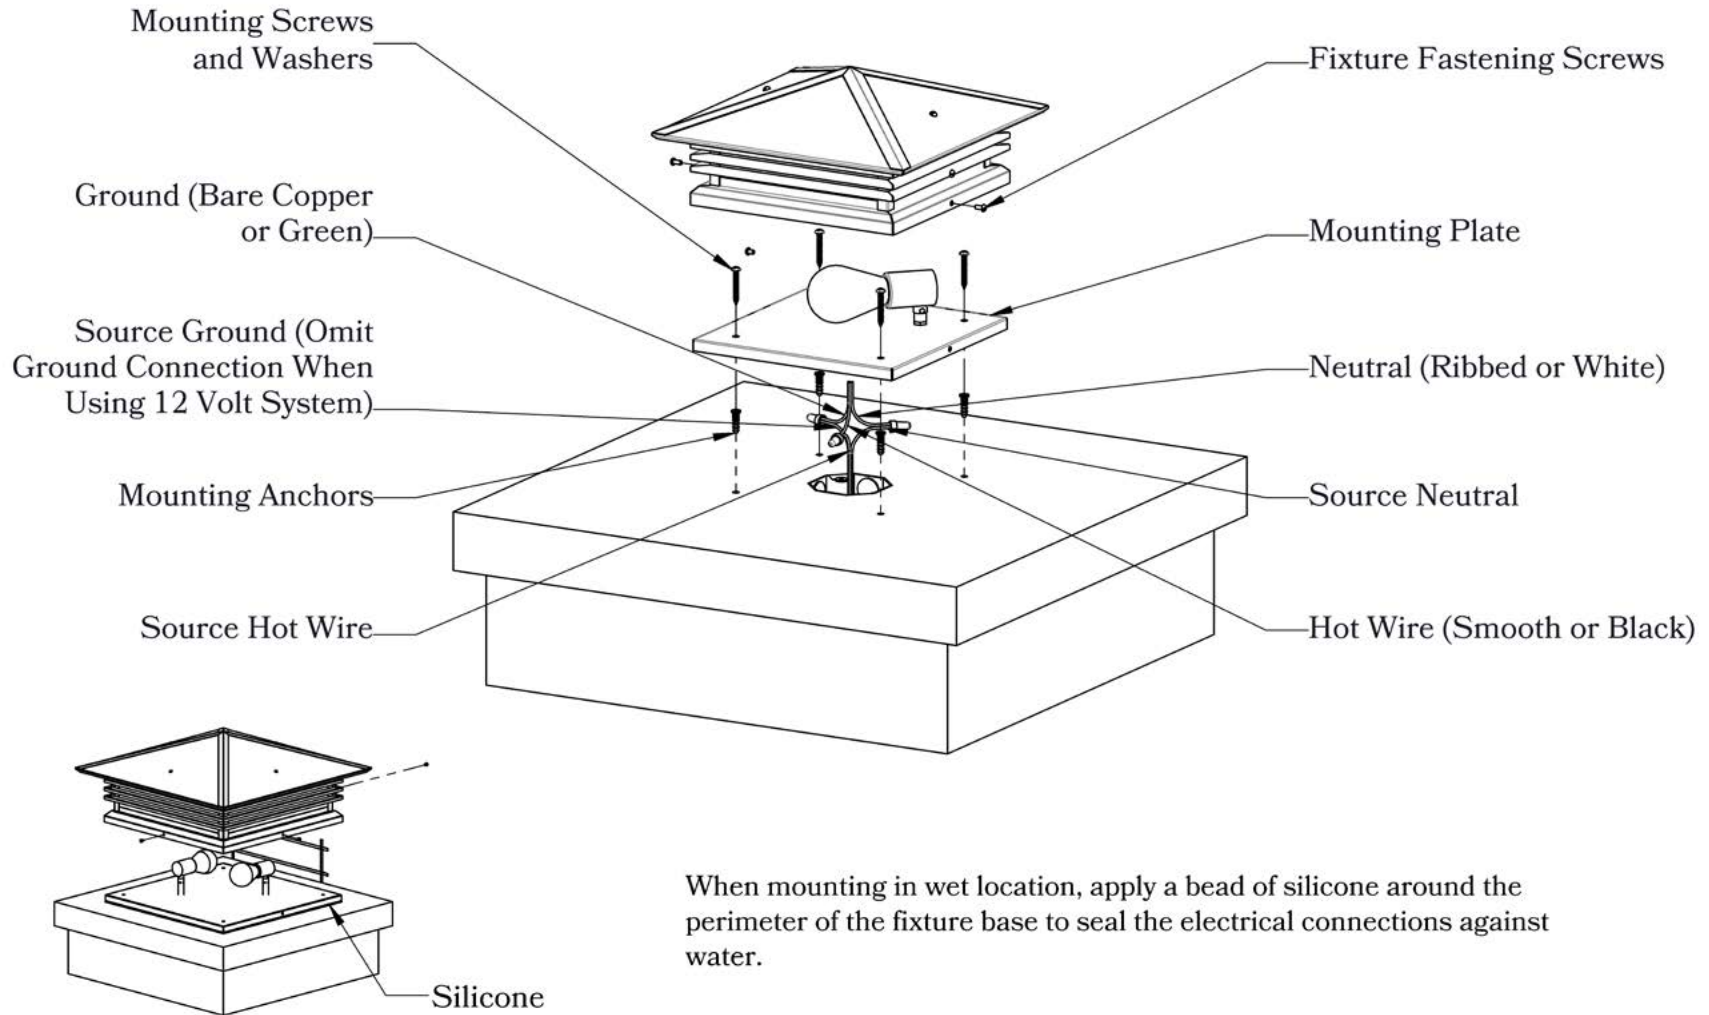

DIMENSIONS

Roof Width	18"
Body Width	8 1/2"
Height	21 1/2"
Mounting Plate	11

ELECTRICAL SPECS

UL Rating	Wet
Voltage	12V or 120V
Socket Type	Medium Base - E26
Number of Light Bulbs	1
Max Wattage per Bulb	100W
LED Bulb	Supplied

ADDITIONAL INFORMATION

Manufacturer	Old California
Mounting Location	Exterior Only
Material	Brass

MOUNTING INSTRUCTIONS • Column Light Version One**CAUTION—DISCONNECT POWER**

Always shut off power when installing or repairing this (or any other) electrical appliance. Failure to do so may result in severe injury or death. This product must be installed in accordance with applicable installation codes by a person familiar with the construction and operation of the product, and the hazards involved.